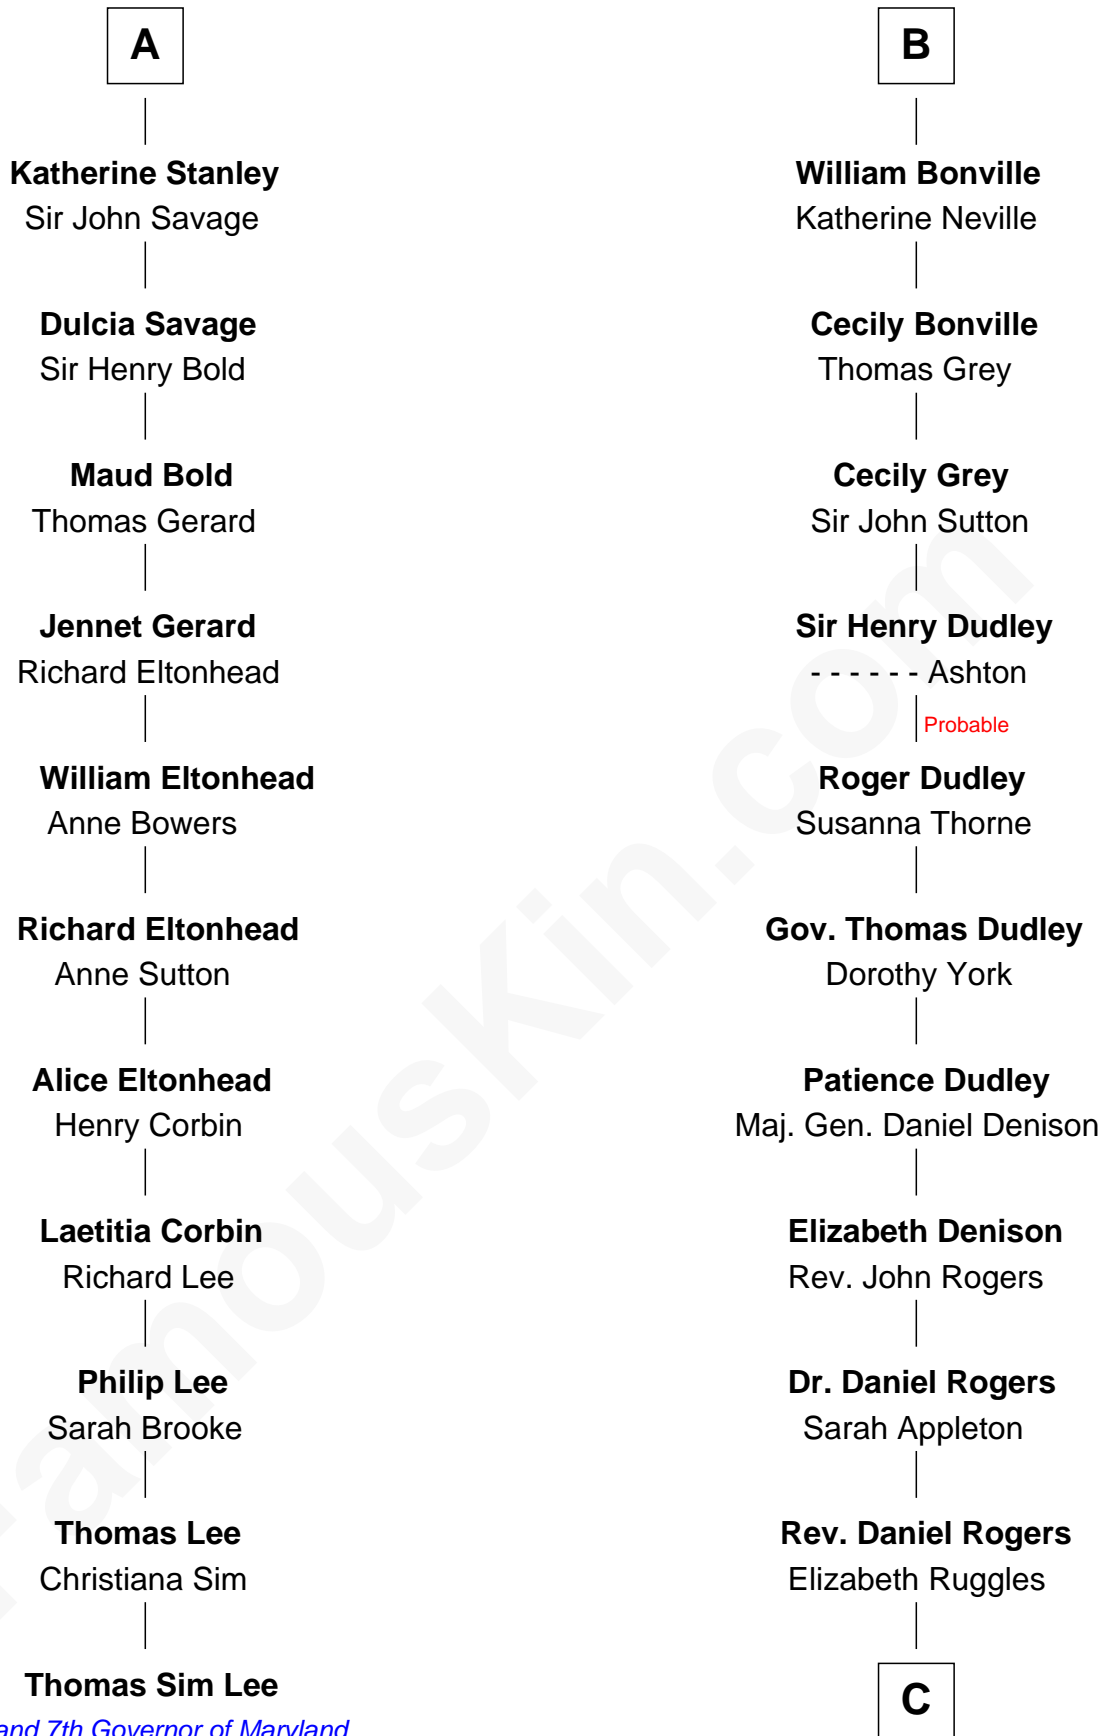

FamousKin.com

Relationship Chart of

Thomas Sim Lee

2nd and 7th Governor of Maryland

17th cousin 3 times removed of

Colonel Robert Gould Shaw

U.S. Civil War leader of film "Glory" fame

Sir Humphrey de Bohun

Eleanor de Bohun

Sir John de Verdun

Maud de Verdun

Sir John de Grey

Sir Roger de Grey

Elizabeth de Hastings

Sir Reynold de Grey

Eleanor le Strange

Sir Reynold Grey

Margaret de Ros

Margaret Grey

Sir William Bonville

William Bonville

Elizabeth Harington

B

C

—
Sarah Rogers
Samuel Parkman

—
Elizabeth Willard Parkman
Robert Gould Shaw

—
Francis George Shaw
Sarah Blake Sturgis

—
Colonel Robert Gould Shaw
Main character in film "Glory"