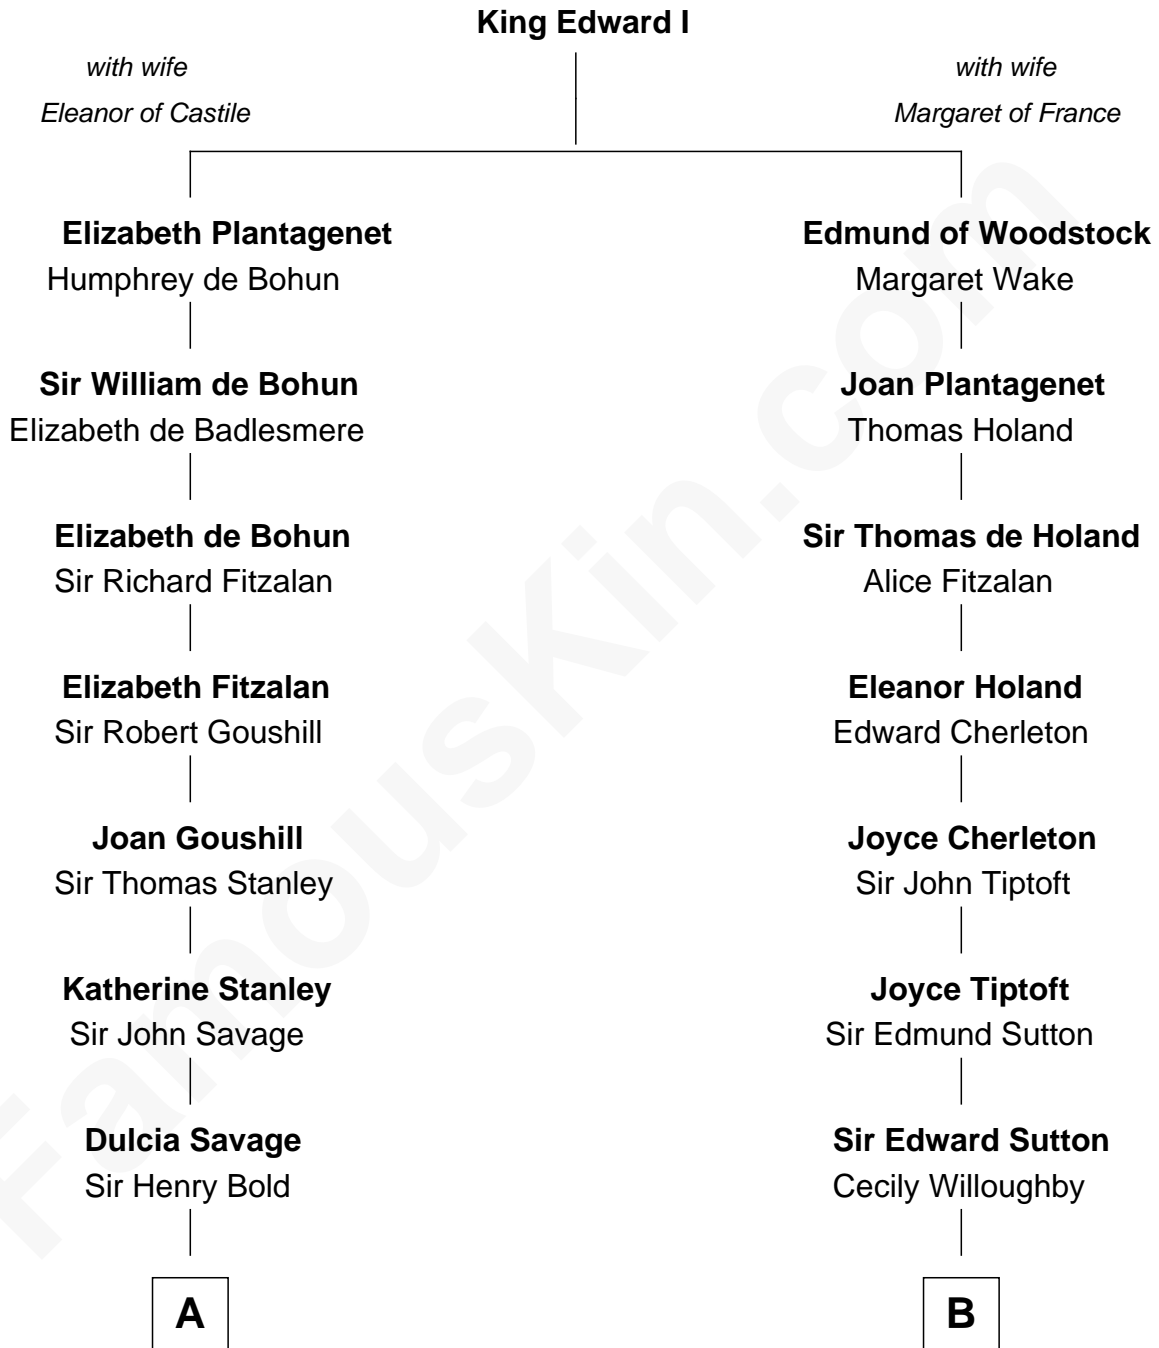

FamousKin.com

Relationship Chart of

Thomas Sim Lee

2nd and 7th Governor of Maryland

15th cousin 3 times removed of

Colonel Robert Gould Shaw

U.S. Civil War leader of film "Glory" fame

C

Francis George Shaw

Sarah Blake Sturgis

Colonel Robert Gould Shaw

Main character in film "Glory"

FamousKin.com