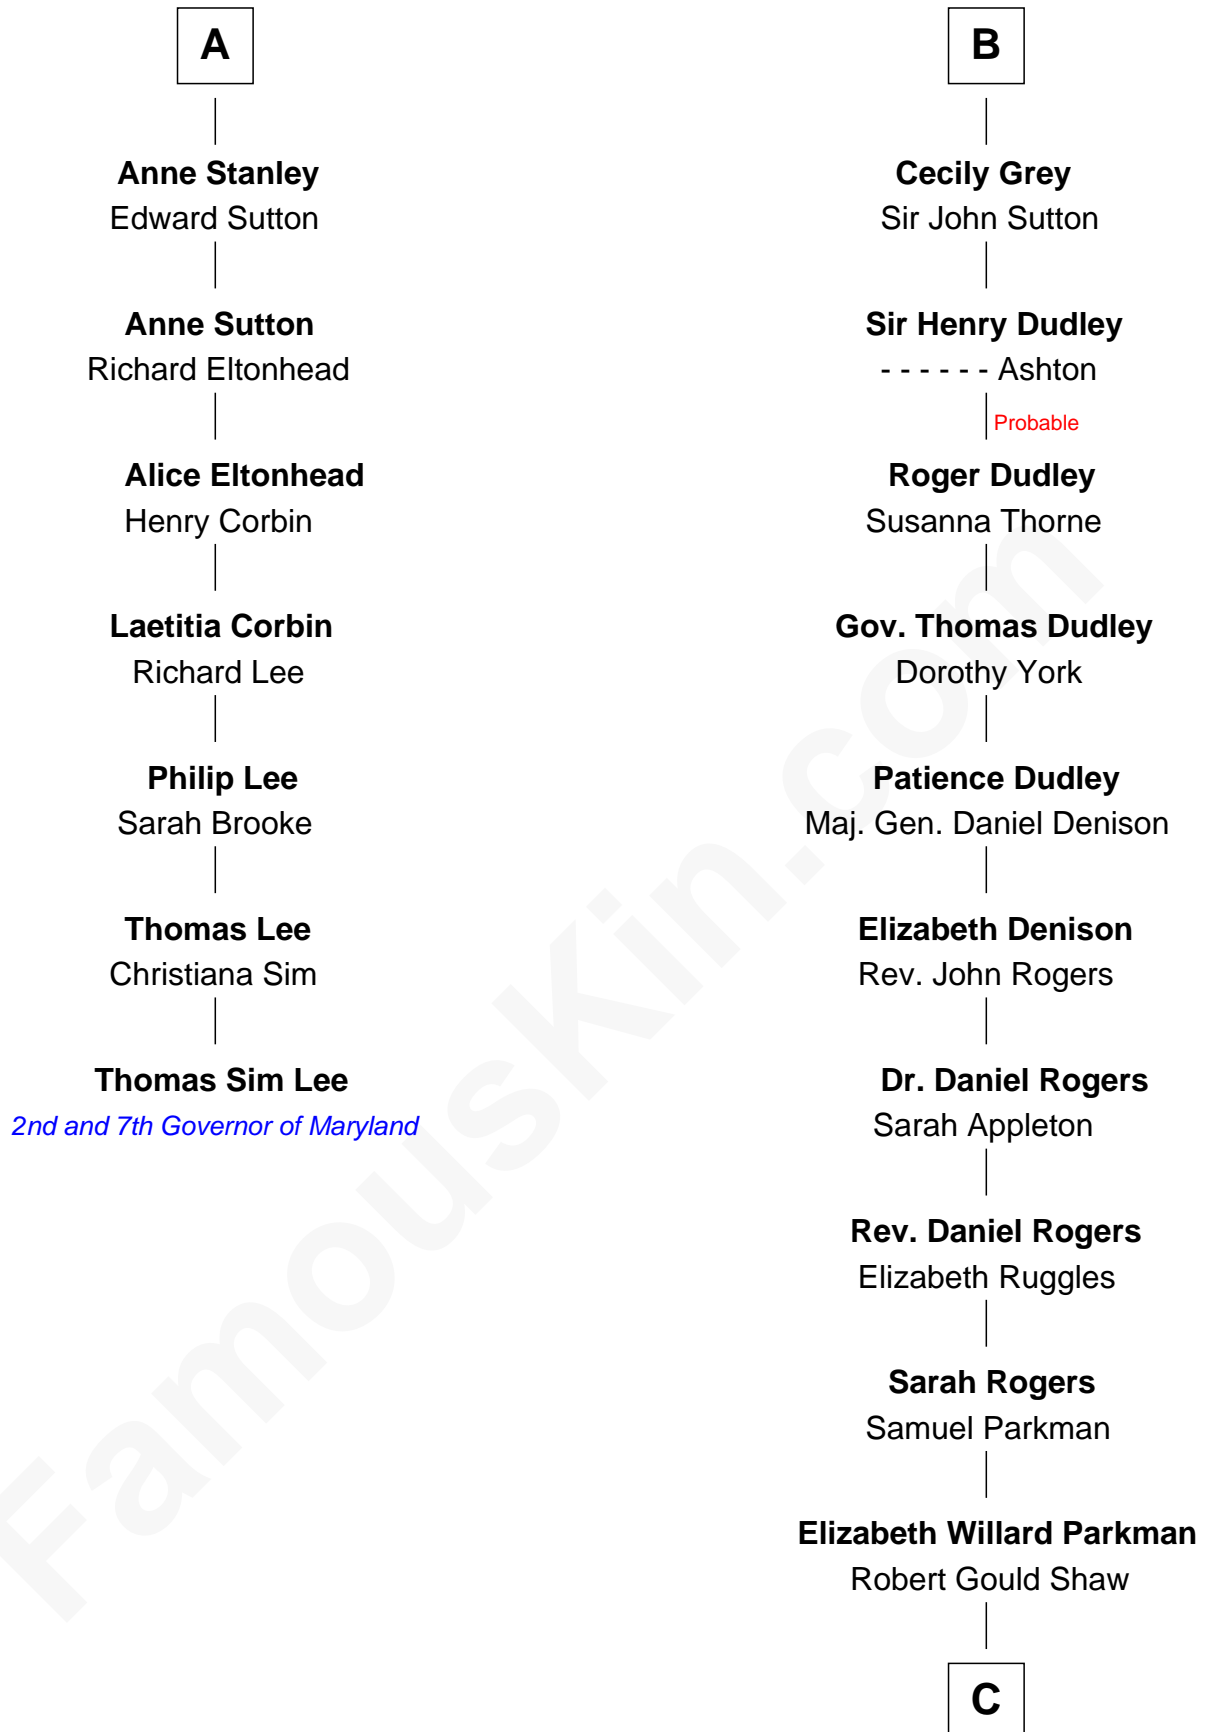

FamousKin.com

Relationship Chart of

Thomas Sim Lee

2nd and 7th Governor of Maryland

13th cousin 5 times removed of

Colonel Robert Gould Shaw

U.S. Civil War leader of film "Glory" fame

Sir John de Harington

Joan - - - - -

C

Francis George Shaw

Sarah Blake Sturgis

Colonel Robert Gould Shaw

Main character in film "Glory"

FamousKin.com