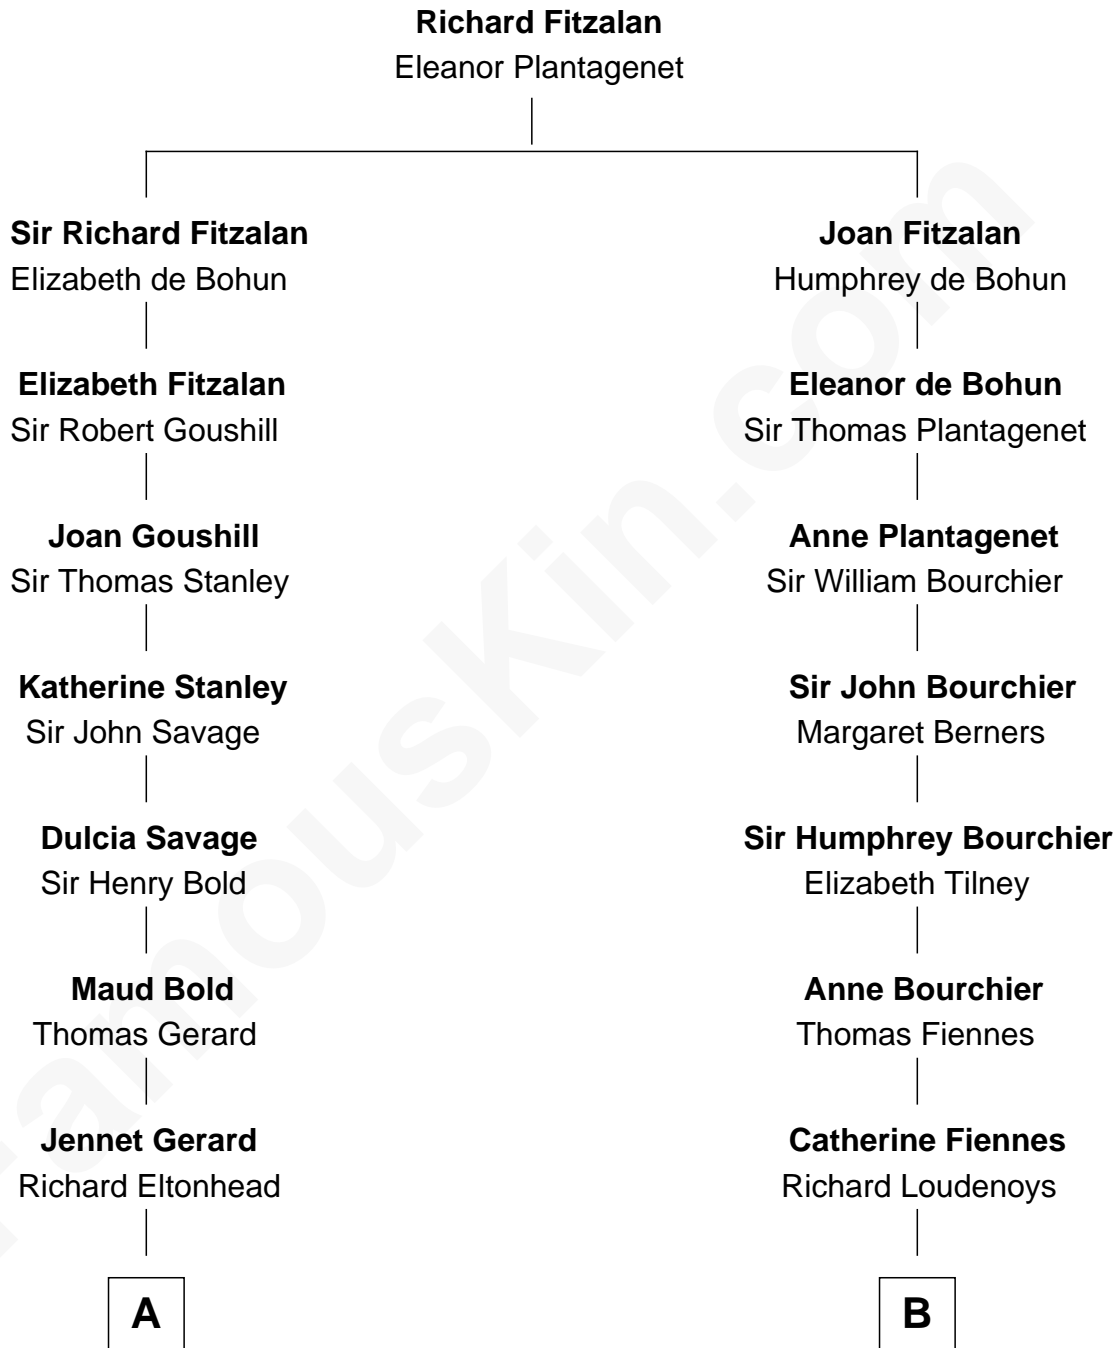

FamousKin.com Relationship Chart of

Thomas Sim Lee

2nd and 7th Governor of Maryland

13th cousin 8 times removed of

Anne Baxter

Movie Actress

C

Rev. David Wright

Abigail Goddard

William Carey Wright

Anna Lloyd Jones

Frank Lloyd Wright

Catherine L. Tobin

Catherine Dorothy Wright

Kenneth Stuart Baxter

Anne Baxter