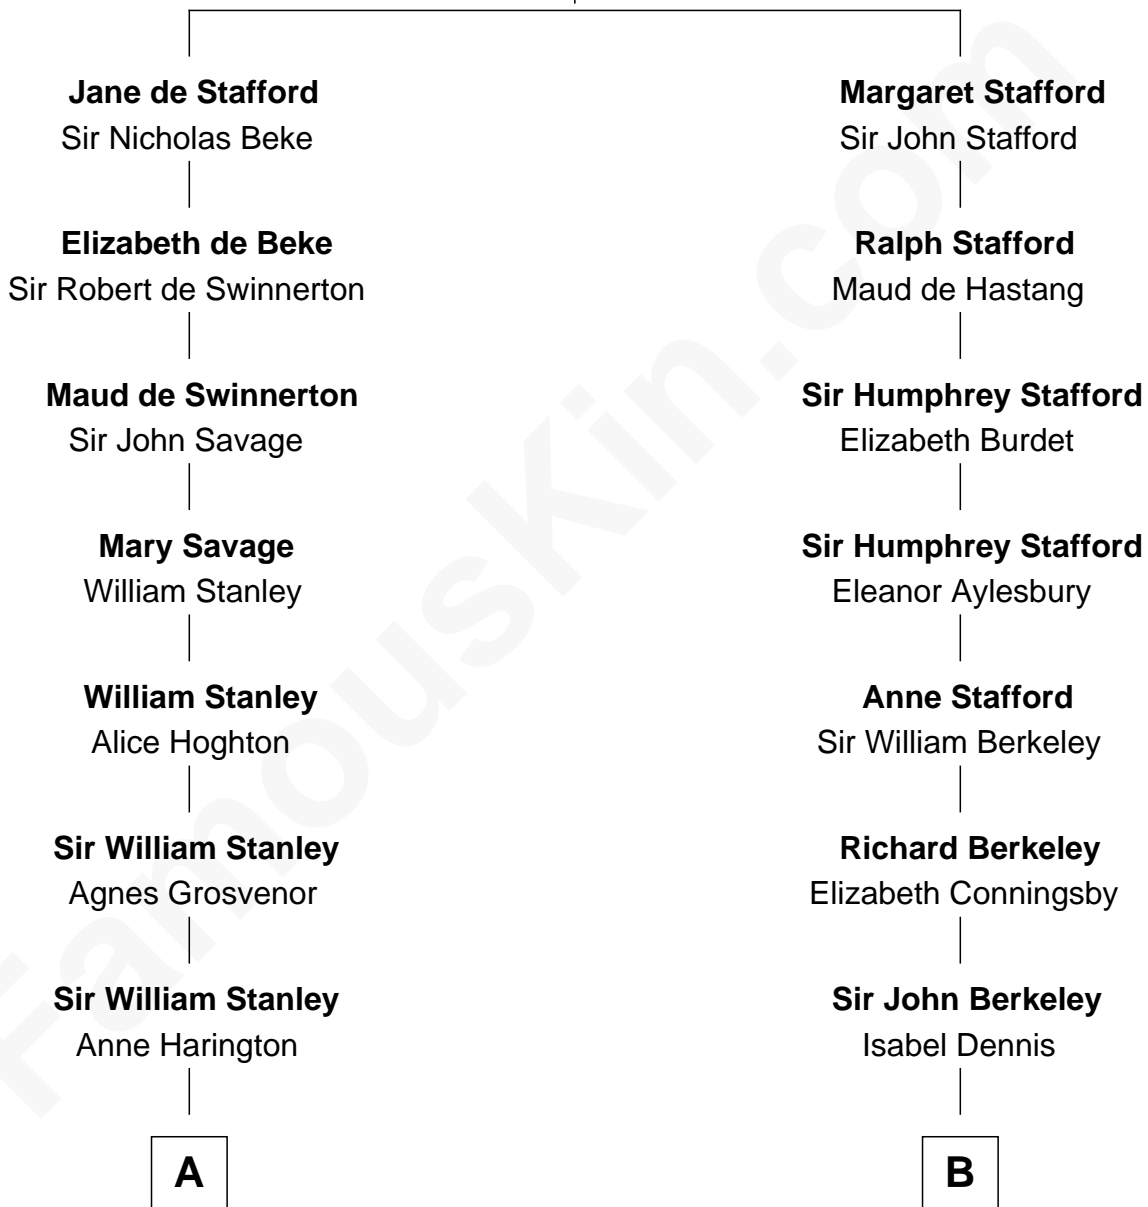

# FamousKin.com Relationship Chart of

**Thomas Sim Lee**

*2nd and 7th Governor of Maryland*

**14th cousin 7 times removed of**

**George H. W. Bush**

*41st U.S. President*

**Ralph de Stafford**  
Katherine de Hastang

**C**

—  
**Samuel Howard Fay**  
Susan Montfort Shellman

—  
**Harriet Eleanor Fay**  
Rev. James Smith Bush

—  
**Samuel Prescott Bush**  
Flora Sheldon

—  
**Prescott Sheldon Bush**  
Dorothy Wear Walker

—  
**George H. W. Bush**  
*41st U.S. President*

FamousKin.com