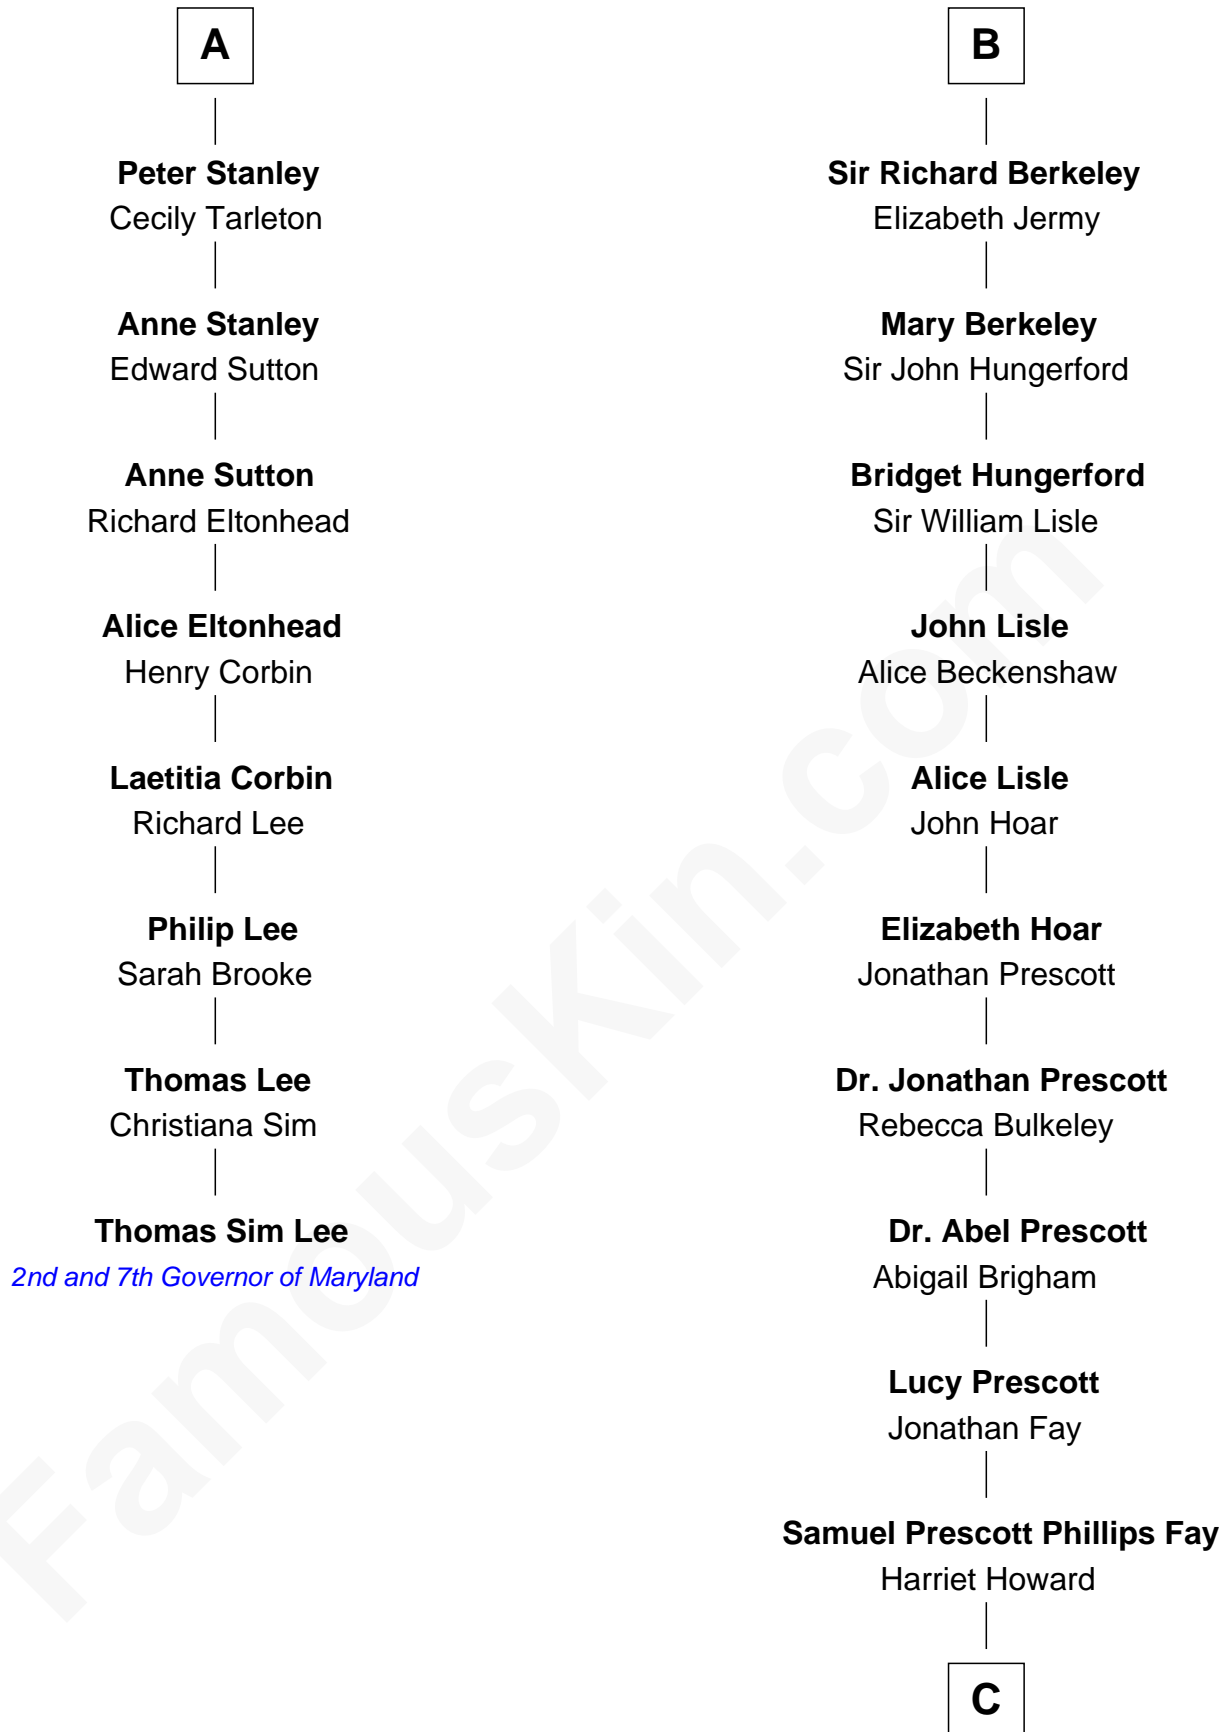

# FamousKin.com Relationship Chart of

**Thomas Sim Lee**

*2nd and 7th Governor of Maryland*

**14th cousin 7 times removed of**

**George H. W. Bush**

*41st U.S. President*

**Ralph de Stafford**  
Katherine de Hastang

**C**

—  
**Samuel Howard Fay**  
Susan Montfort Shellman

—  
**Harriet Eleanor Fay**  
Rev. James Smith Bush

—  
**Samuel Prescott Bush**  
Flora Sheldon

—  
**Prescott Sheldon Bush**  
Dorothy Wear Walker

—  
**George H. W. Bush**  
*41st U.S. President*

FamousKin.com