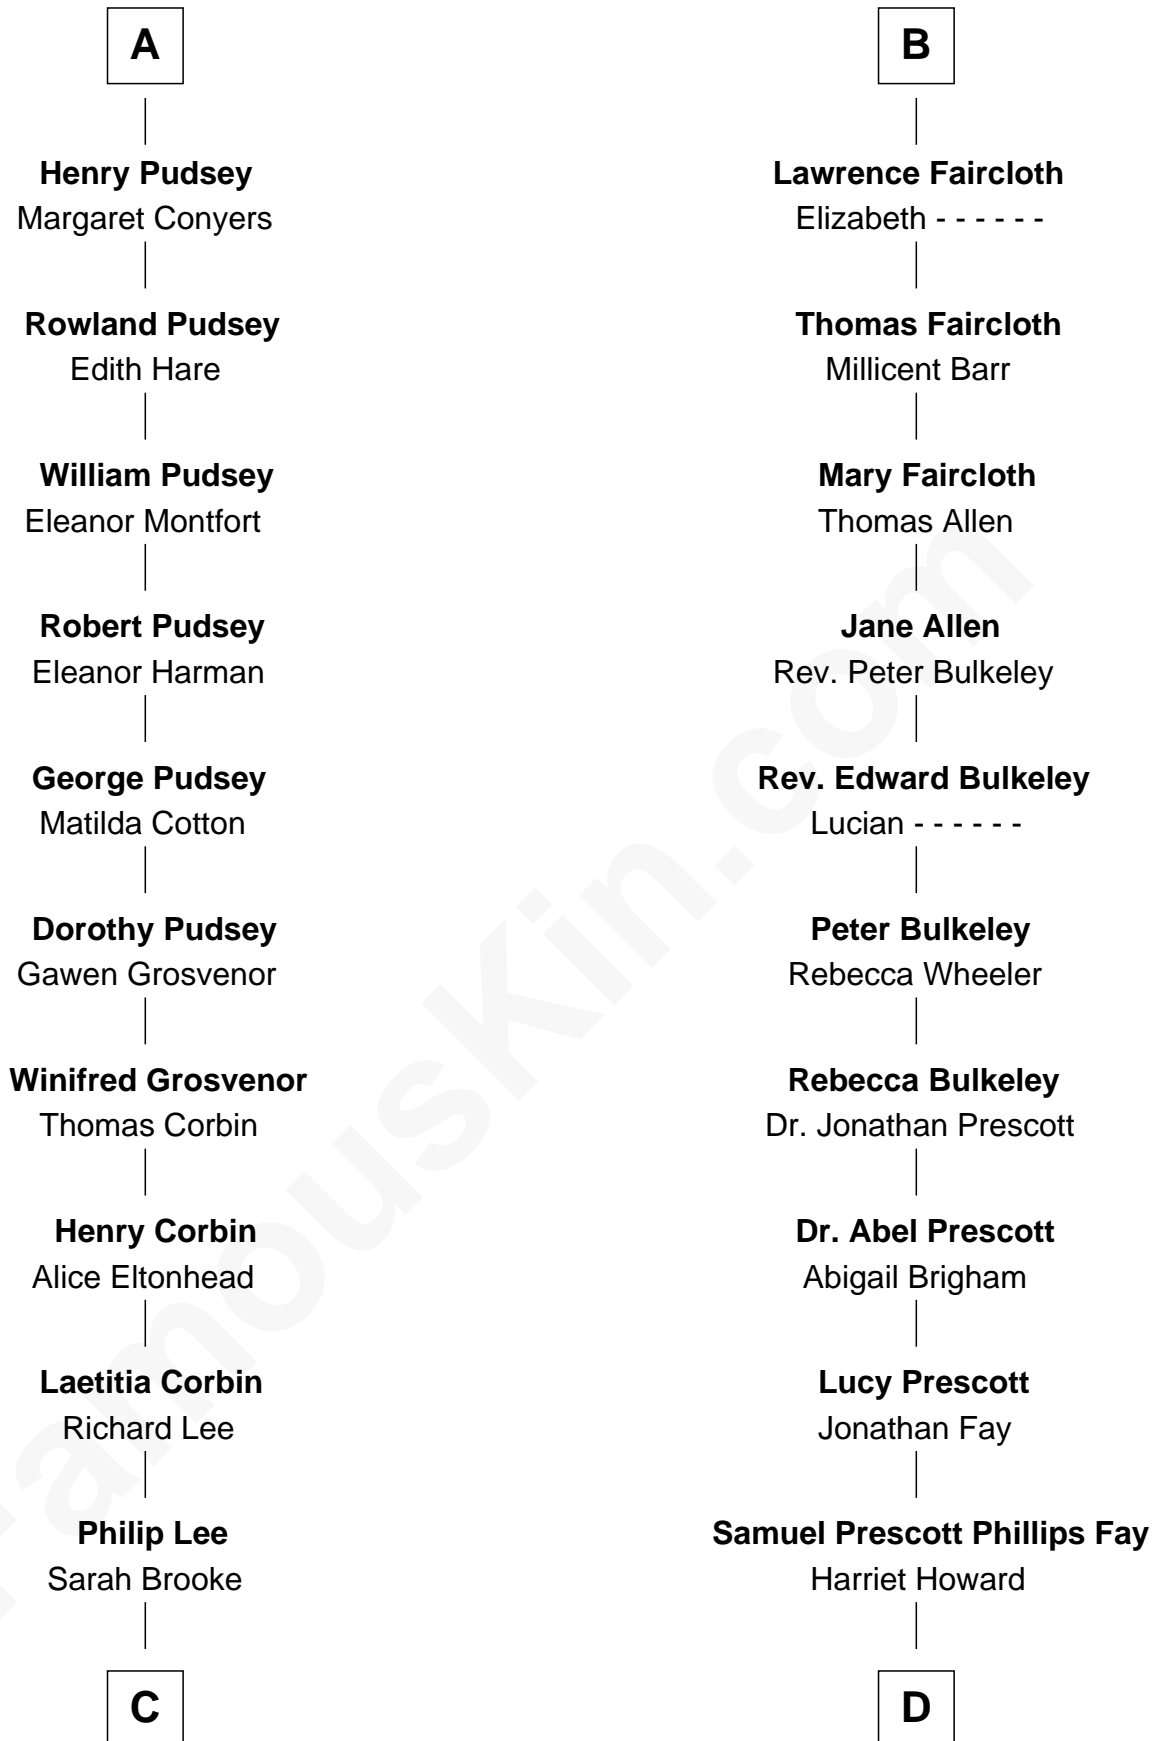

FamousKin.com Relationship Chart of

Thomas Sim Lee

2nd and 7th Governor of Maryland

18th cousin 3 times removed of

George H. W. Bush

41st U.S. President

Sir William de Ros

Eustache Fitz Ralph

C

Thomas Lee
Christiana Sim

Thomas Sim Lee
2nd and 7th Governor of Maryland

D

Samuel Howard Fay
Susan Montfort Shellman

Harriet Eleanor Fay
Rev. James Smith Bush

Samuel Prescott Bush
Flora Sheldon

Prescott Sheldon Bush
Dorothy Wear Walker

George H. W. Bush
41st U.S. President

FamousKin.com