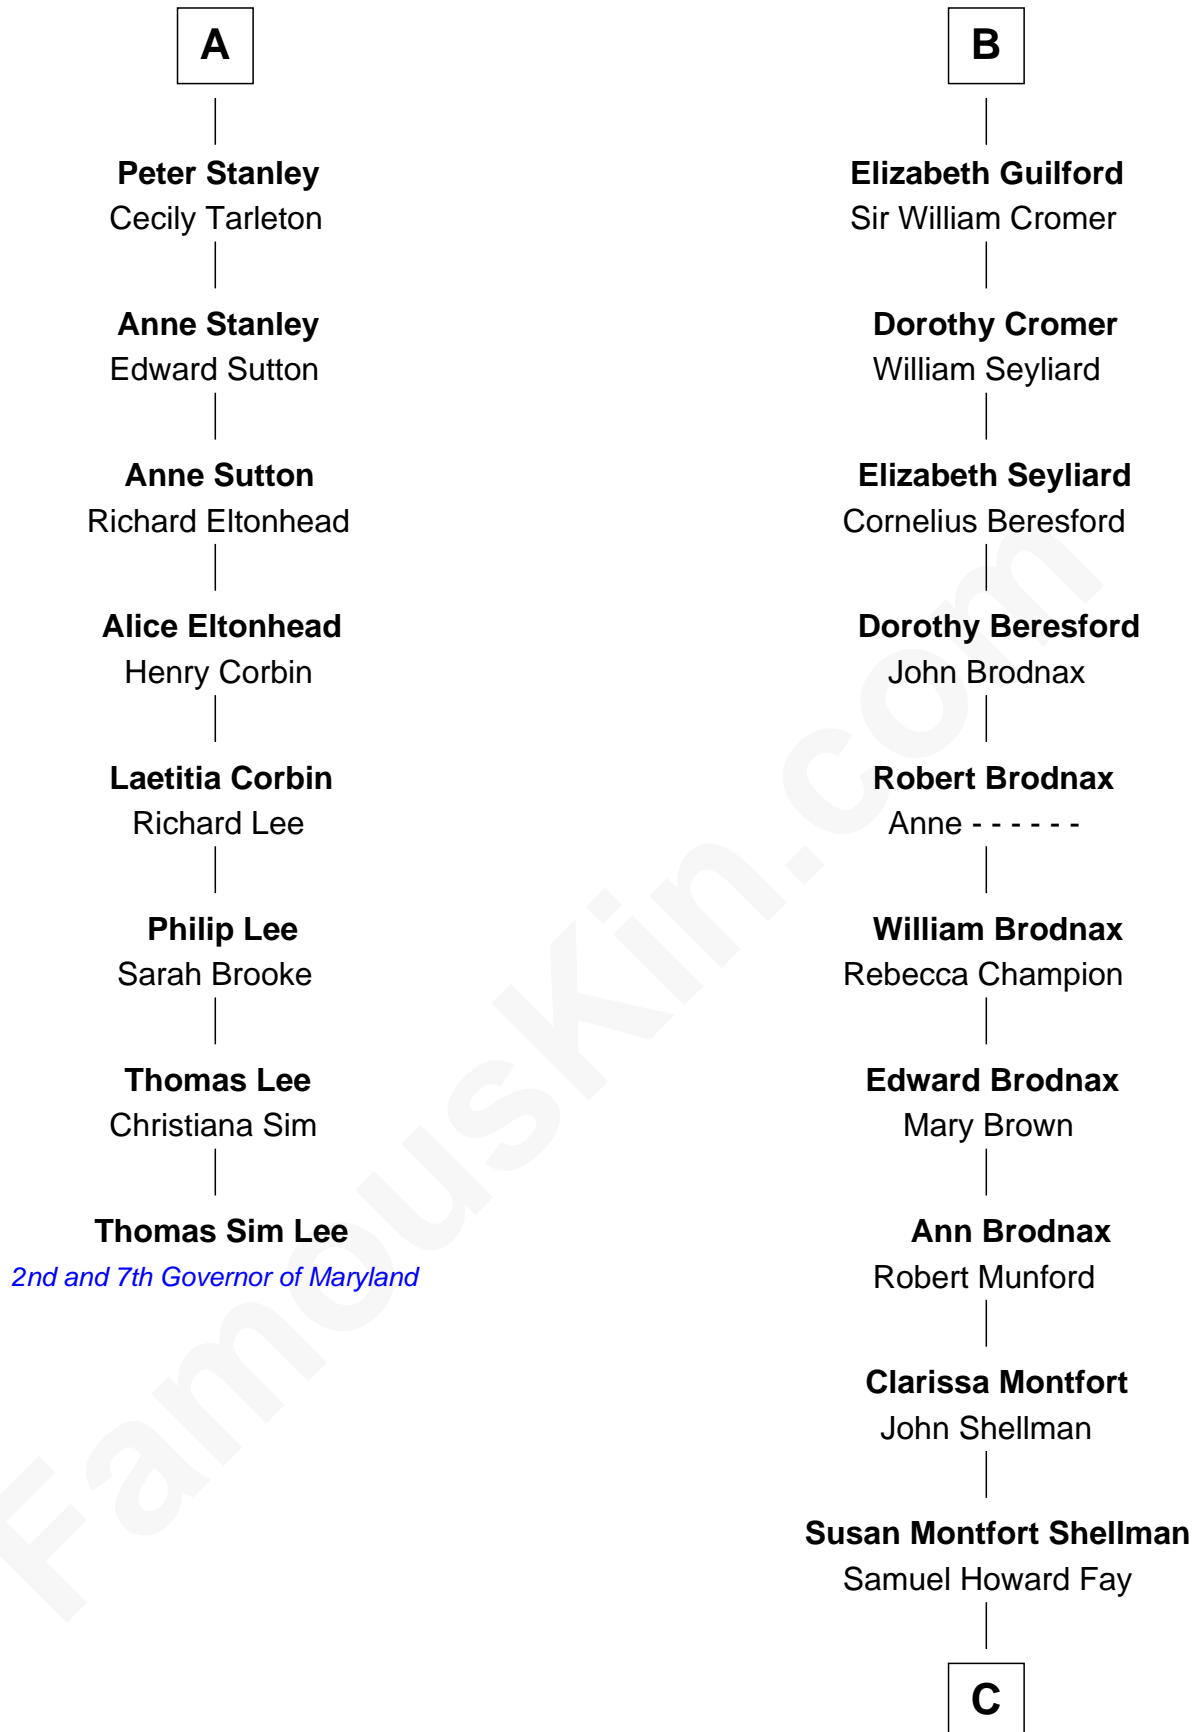

FamousKin.com Relationship Chart of

Thomas Sim Lee

2nd and 7th Governor of Maryland

14th cousin 6 times removed of

George H. W. Bush

41st U.S. President

Sir Robert de Holland

Maude la Zouche

C

Harriet Eleanor Fay
Rev. James Smith Bush

Samuel Prescott Bush
Flora Sheldon

Prescott Sheldon Bush
Dorothy Wear Walker

George H. W. Bush
41st U.S. President

FamousKin.com