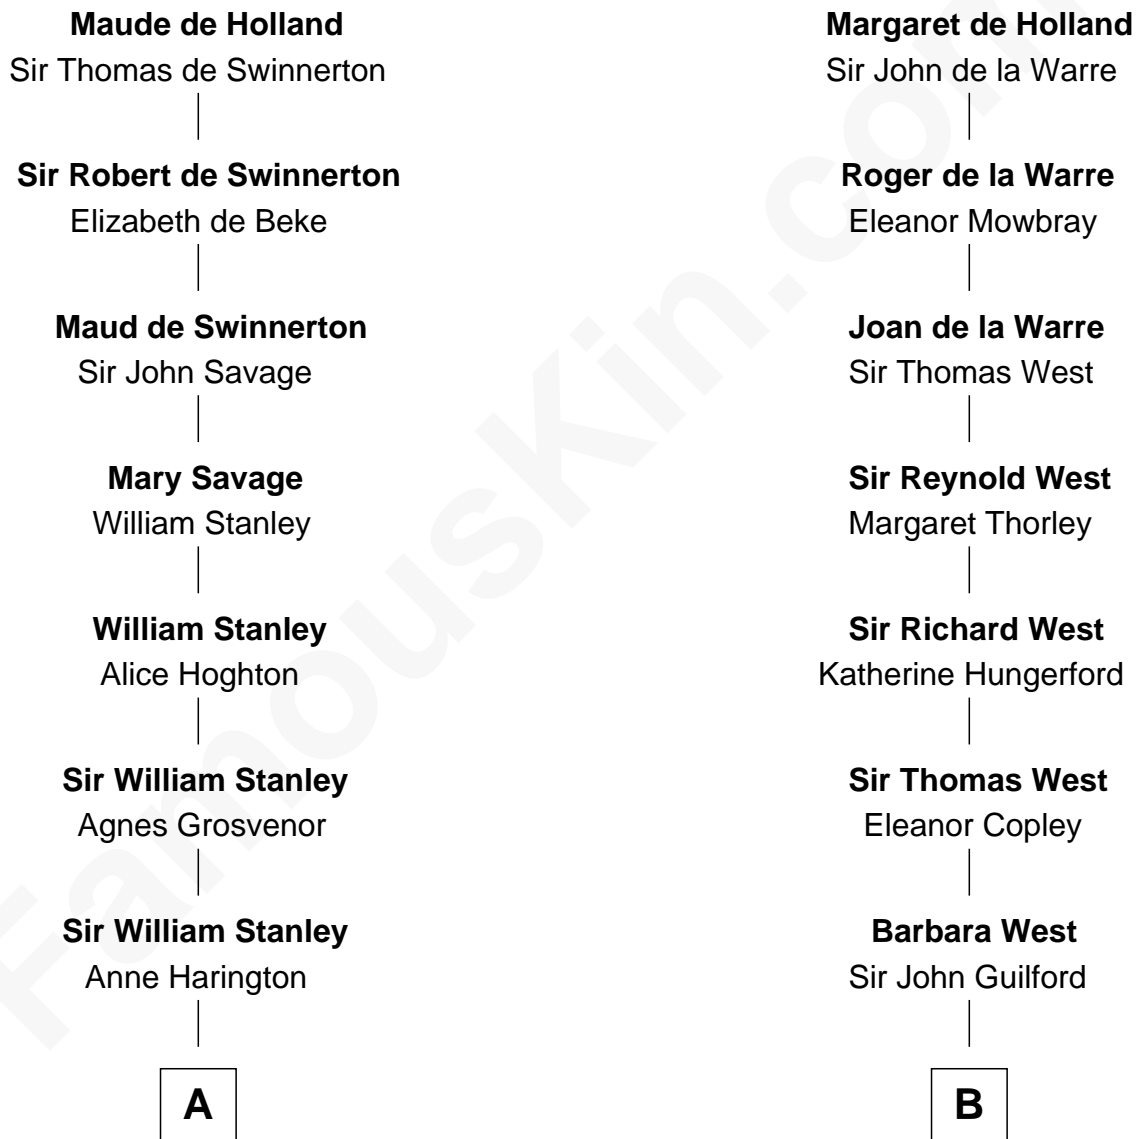

FamousKin.com Relationship Chart of

Thomas Sim Lee

2nd and 7th Governor of Maryland

14th cousin 6 times removed of

George H. W. Bush

41st U.S. President

Sir Robert de Holland

Maude la Zouche

C

Harriet Eleanor Fay
Rev. James Smith Bush

Samuel Prescott Bush
Flora Sheldon

Prescott Sheldon Bush
Dorothy Wear Walker

George H. W. Bush
41st U.S. President

FamousKin.com