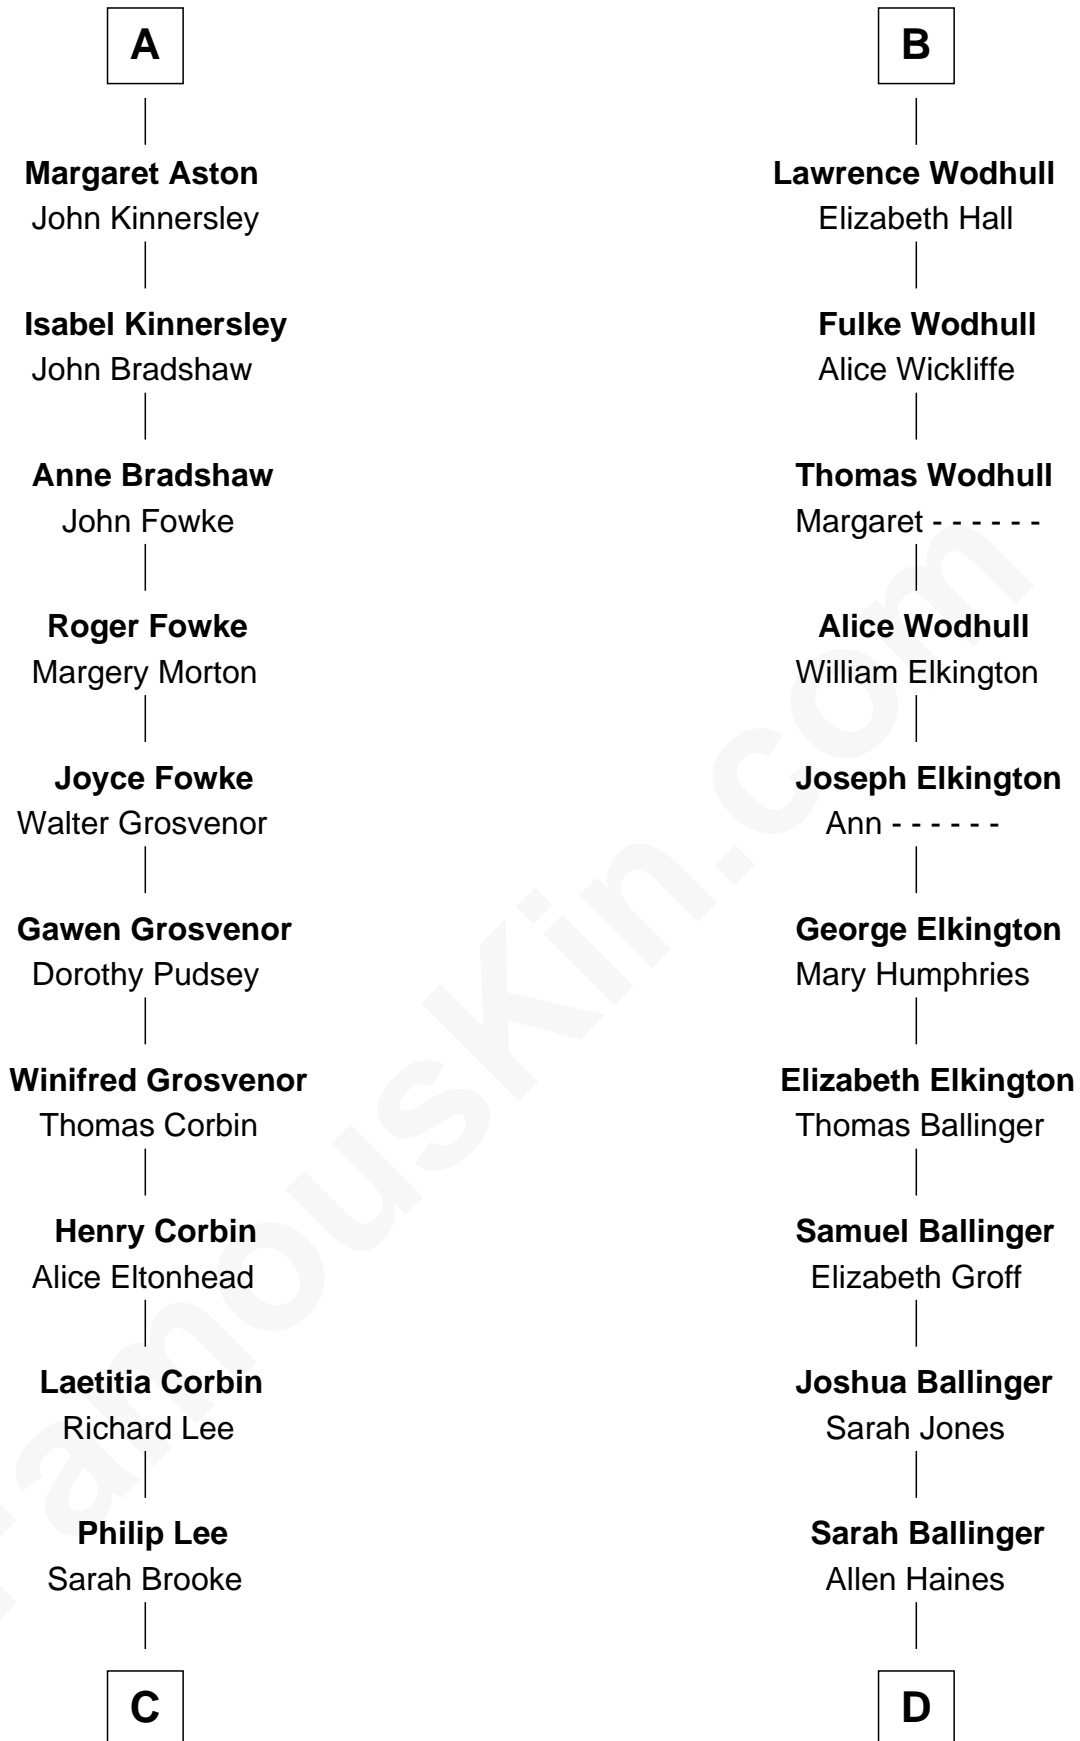

FamousKin.com Relationship Chart of

Thomas Sim Lee

2nd and 7th Governor of Maryland

18th cousin 3 times removed of

Barbara (Pierce) Bush

First Lady of President George H.W. Bush

C

Thomas Lee
Christiana Sim

Thomas Sim Lee
2nd and 7th Governor of Maryland

D

Jonathan Haines
Mary Jane Sprague

Sarah Haines
Jacob Marion Flickinger

Lulu Dell Flickinger
James Edgar Robinson

Pauline Robinson
Marvin Pierce

Barbara (Pierce) Bush
First Lady of George H.W. Bush