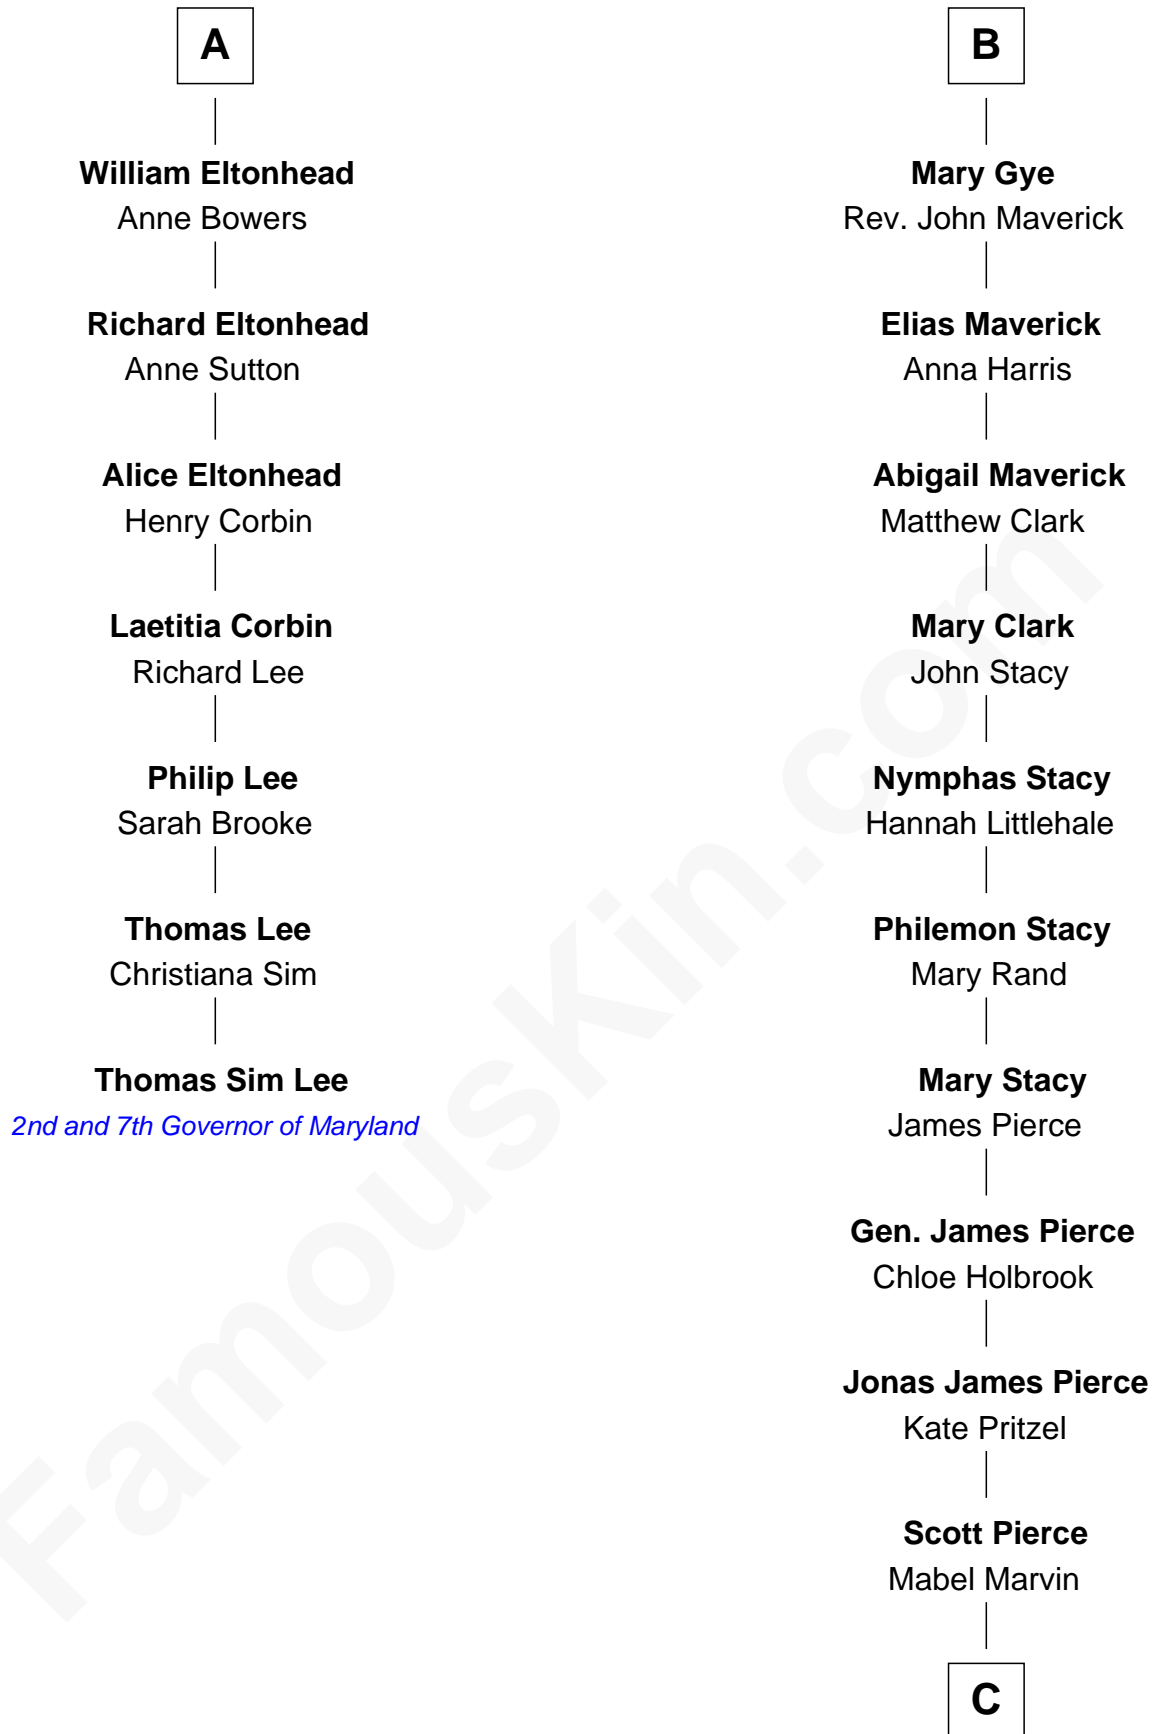

FamousKin.com

Relationship Chart of

Thomas Sim Lee

2nd and 7th Governor of Maryland

13th cousin 5 times removed of

Barbara (Pierce) Bush

First Lady of President George H.W. Bush

Richard Fitzalan
Eleanor Plantagenet

Sir Richard Fitzalan
Elizabeth de Bohun

Elizabeth Fitzalan
Sir Robert Goushill

Joan Goushill
Sir Thomas Stanley

Katherine Stanley
Sir John Savage

Dulcia Savage
Sir Henry Bold

Maud Bold
Thomas Gerard

Jennet Gerard
Richard Eltonhead

A

John Fitzalan
Eleanor Maltravers

Joan Fitzalan
Sir William Echyngham

Joan Echyngham
Sir John Bayntun

Henry Bayntun

Jane Bayntun
Thomas Prowse

Mary Prowse
John Gye

Robert Gye
Grace Dowrish

B

C

Marvin Pierce
Pauline Robinson

Barbara (Pierce) Bush
First Lady of George H.W. Bush

FamousKin.com