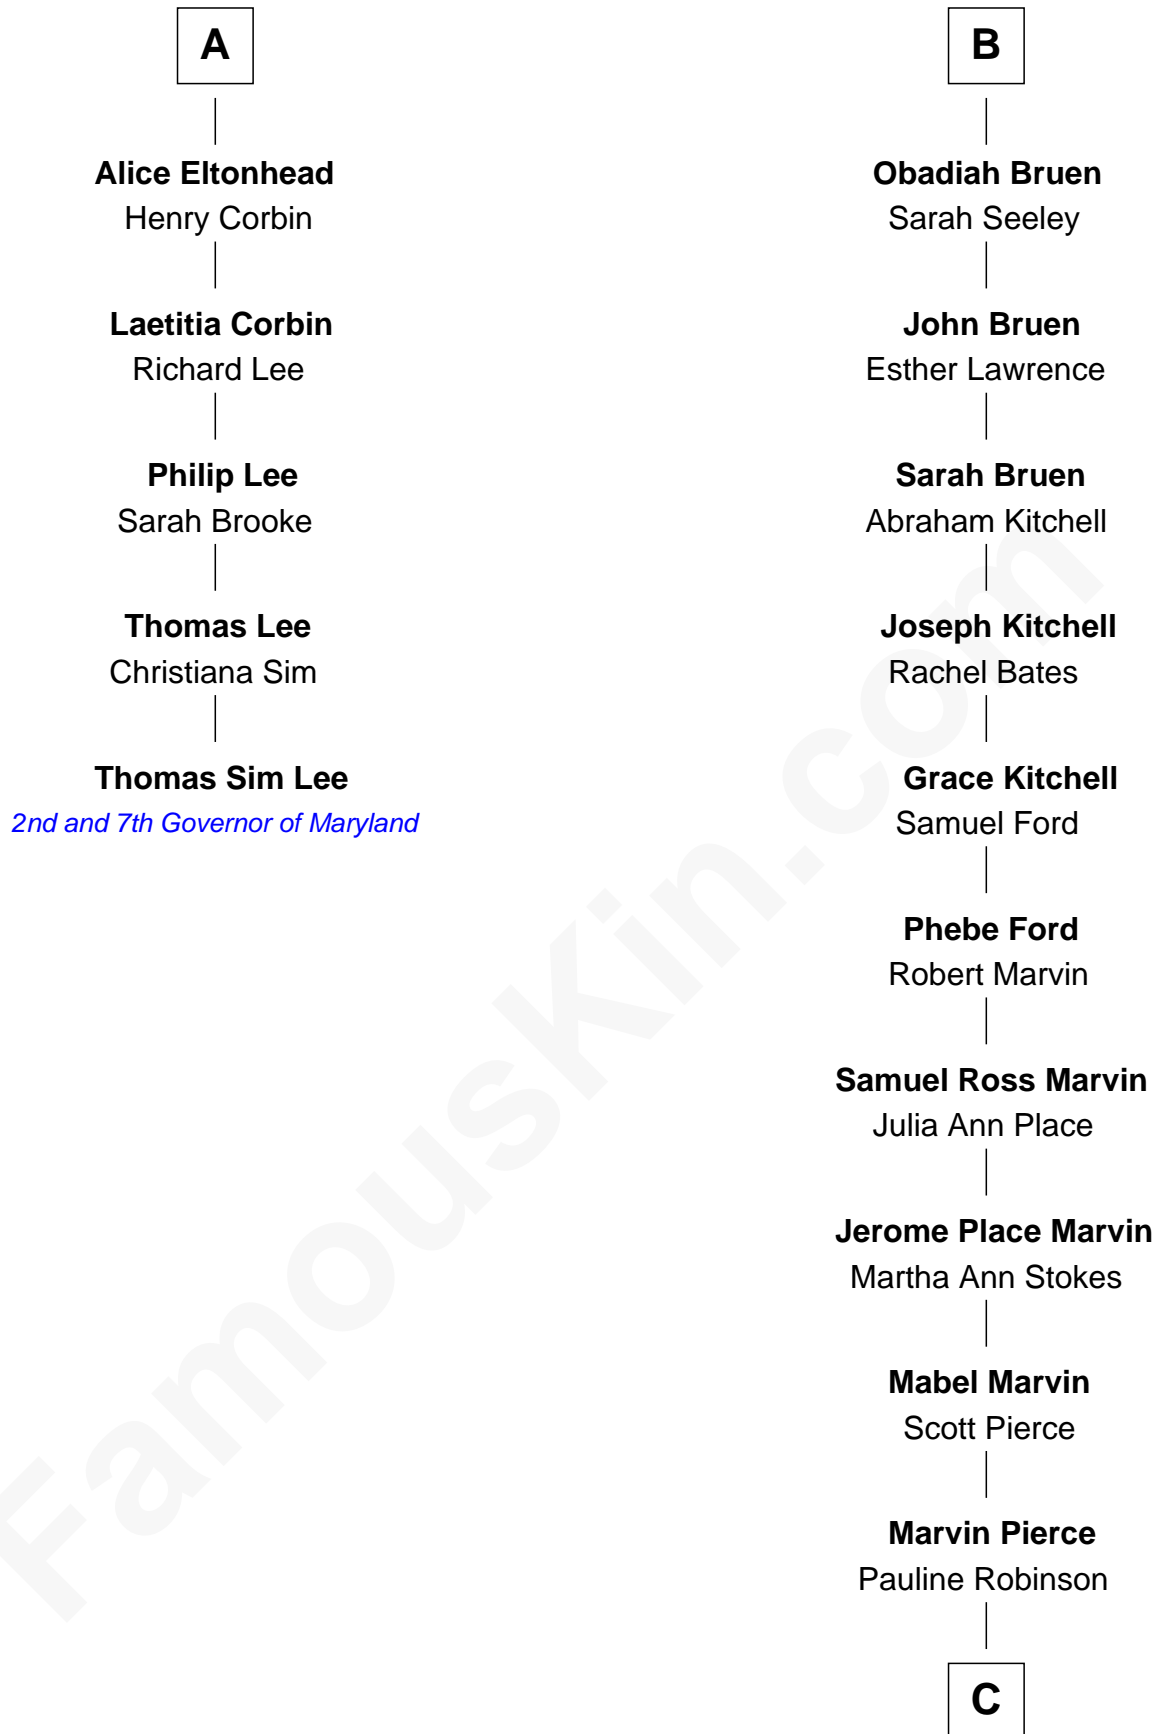

FamousKin.com Relationship Chart of

Thomas Sim Lee

2nd and 7th Governor of Maryland

11th cousin 7 times removed of

George W. Bush

43rd U.S. President

Sir John Savage
Maud de Swinnerton

C

Barbara Pierce

George Herbert Walker Bush

George W. Bush

43rd U.S. President

FamousKin.com