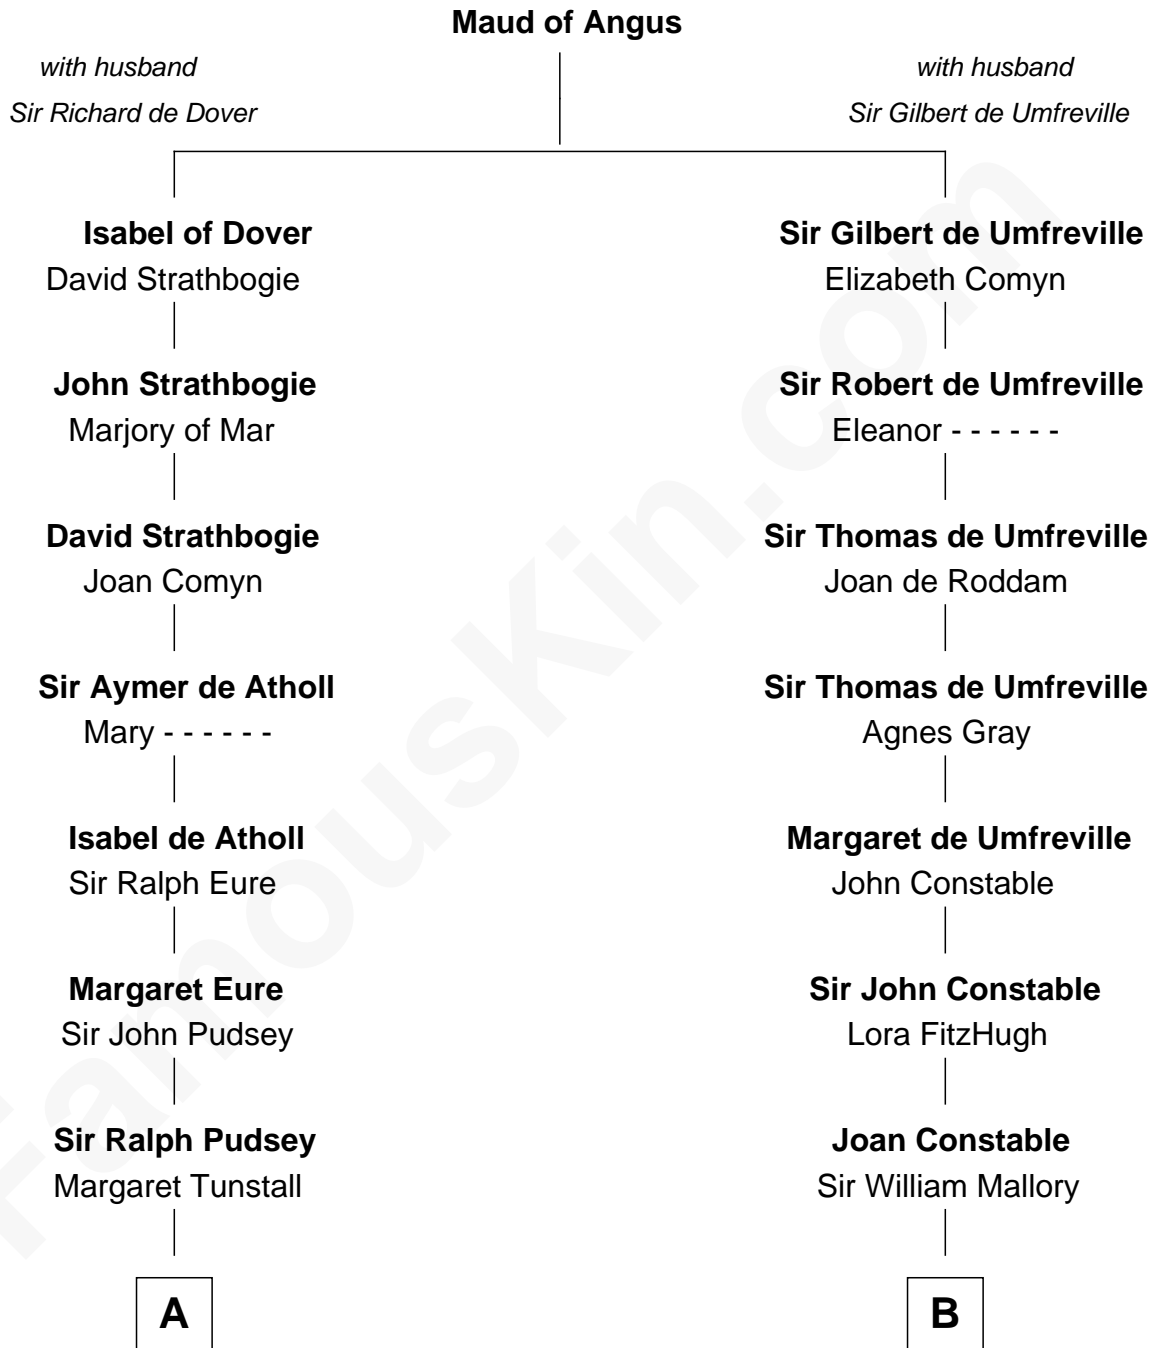

FamousKin.com

Relationship Chart of

Thomas Sim Lee

2nd and 7th Governor of Maryland

19th cousin 2 times removed of

Liza Minnelli

Singer and Actress

C

Philip Lee
Sarah Brooke

Thomas Lee
Christiana Sim

Thomas Sim Lee
2nd and 7th Governor of Maryland

D

John Aldridge Baugh
Mary Ann Marable

Elizabeth Baugh
William Tecumseh Gumm

Francis Avent Gumm
Ethel Marian Milne