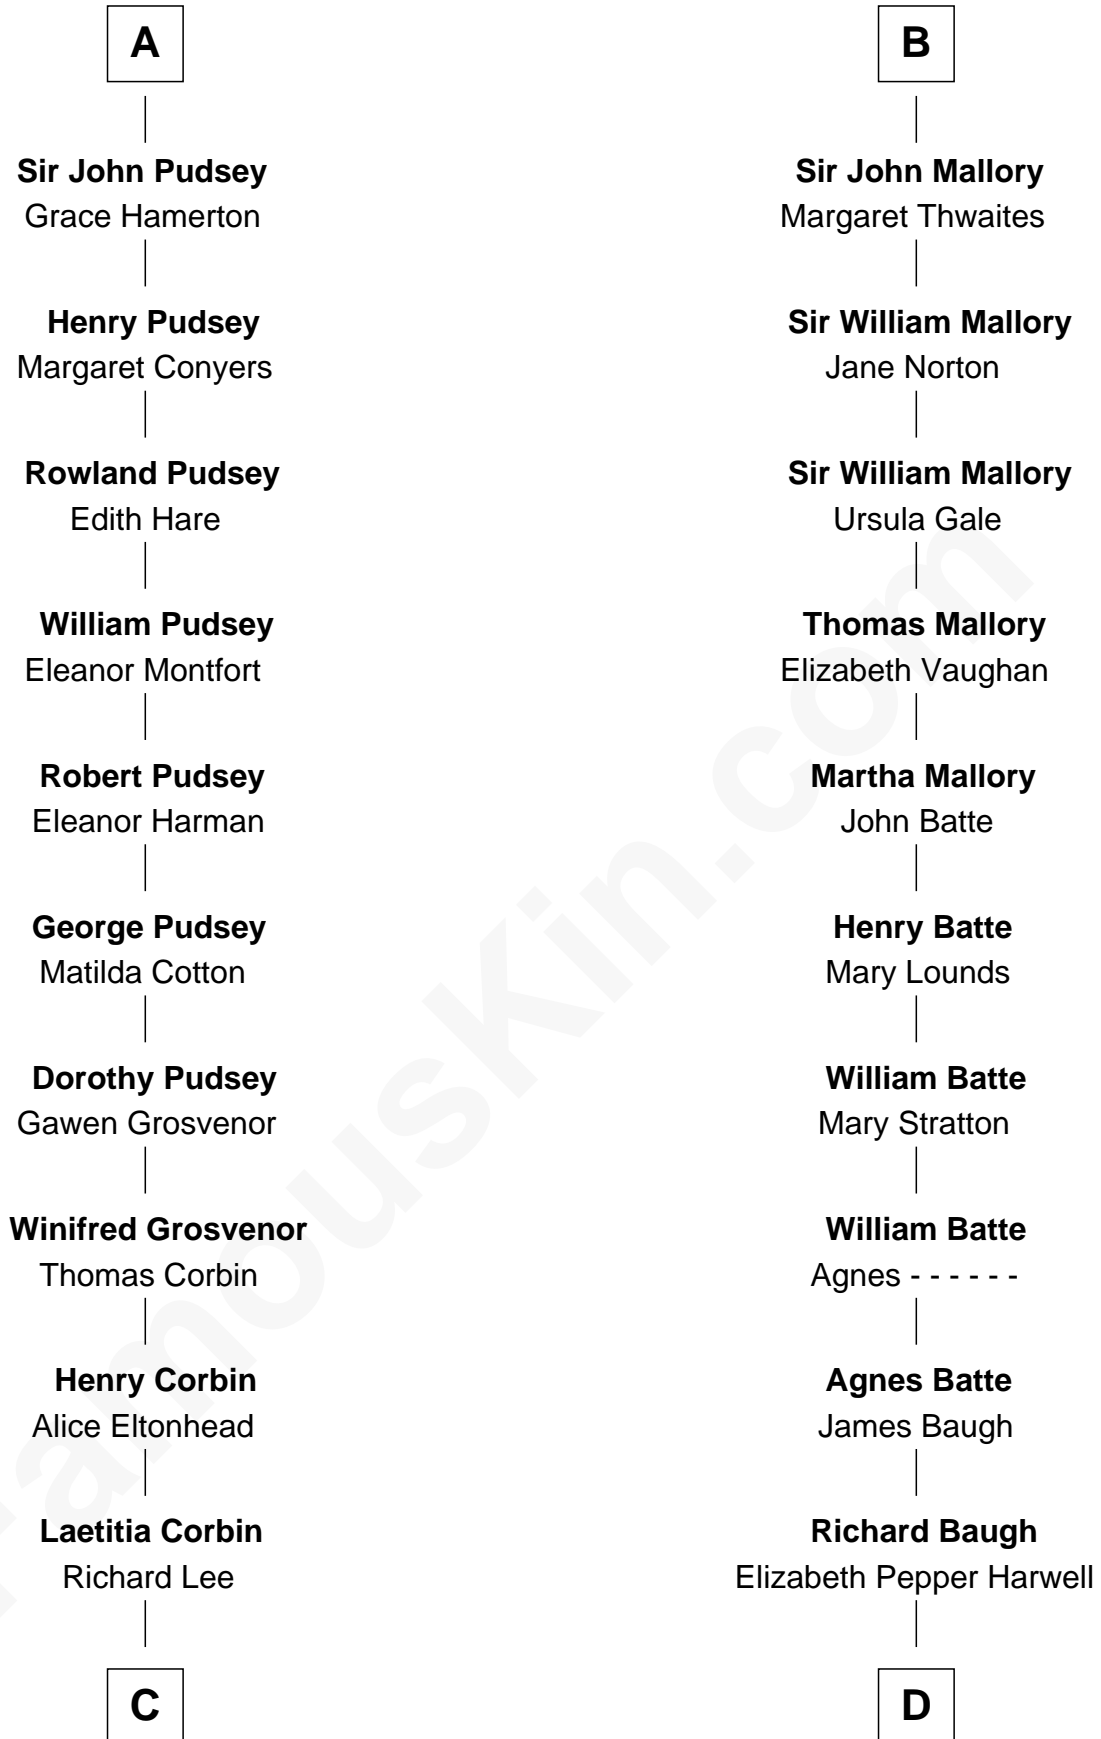

FamousKin.com

Relationship Chart of

Thomas Sim Lee

2nd and 7th Governor of Maryland

19th cousin 2 times removed of

Liza Minnelli

Singer and Actress

C

Philip Lee
Sarah Brooke

Thomas Lee
Christiana Sim

Thomas Sim Lee
2nd and 7th Governor of Maryland

D

John Aldridge Baugh
Mary Ann Marable

Elizabeth Baugh
William Tecumseh Gumm

Francis Avent Gumm
Ethel Marian Milne