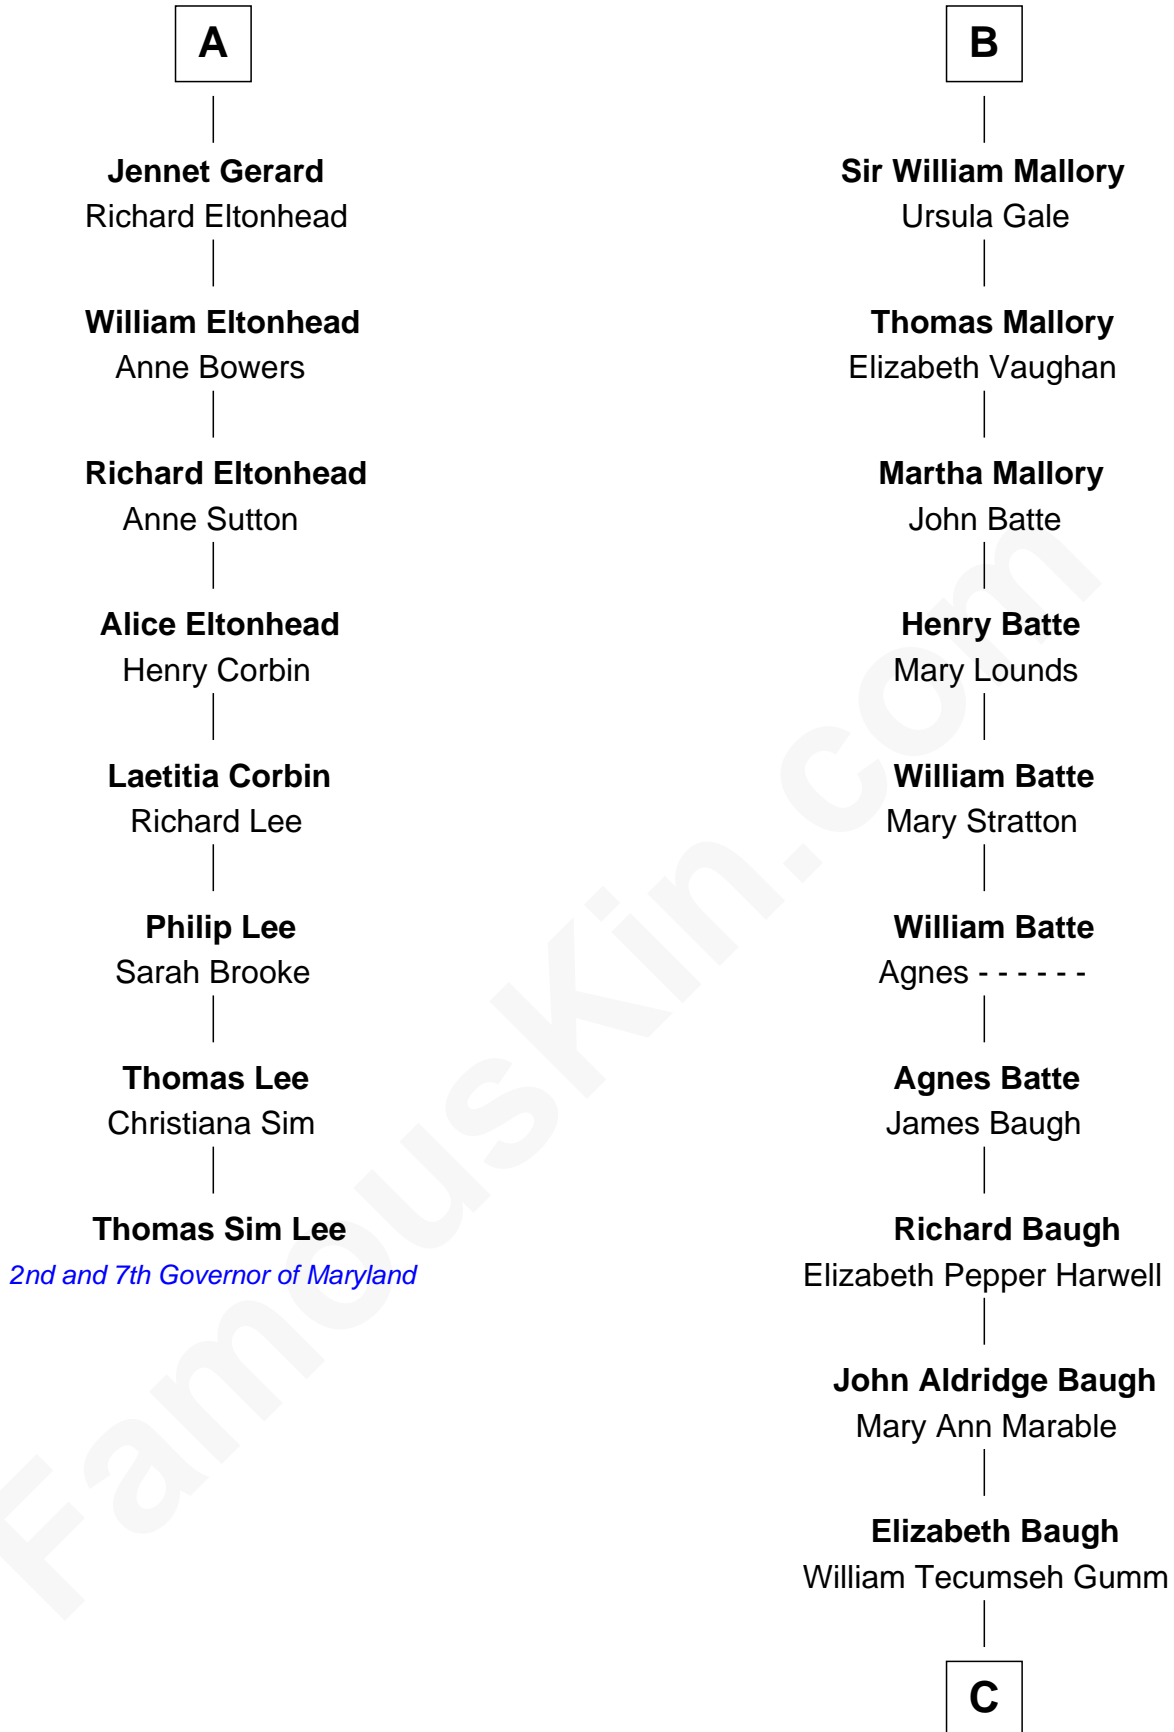

FamousKin.com

Relationship Chart of

Thomas Sim Lee

2nd and 7th Governor of Maryland

14th cousin 5 times removed of

Liza Minnelli

Singer and Actress

Edmund Fitzalan

Alice de Warenne

Richard Fitzalan
Eleanor Plantagenet

Sir Richard Fitzalan
Elizabeth de Bohun

Elizabeth Fitzalan
Sir Robert Goushill

Joan Goushill
Sir Thomas Stanley

Katherine Stanley
Sir John Savage

Dulcia Savage
Sir Henry Bold

Maud Bold
Thomas Gerard

A

Aline Fitzalan
Sir Roger le Strange

Lucy le Strange
Sir William Willoughby

Margery Willoughby
Sir William FitzHugh

Lora FitzHugh
Sir John Constable

Joan Constable
Sir William Mallory

Sir John Mallory
Margaret Thwaites

Sir William Mallory
Jane Norton

B

C

Francis Avent Gumm

Ethel Marian Milne

Frances Ethel Gumm

Vincent Minnelli