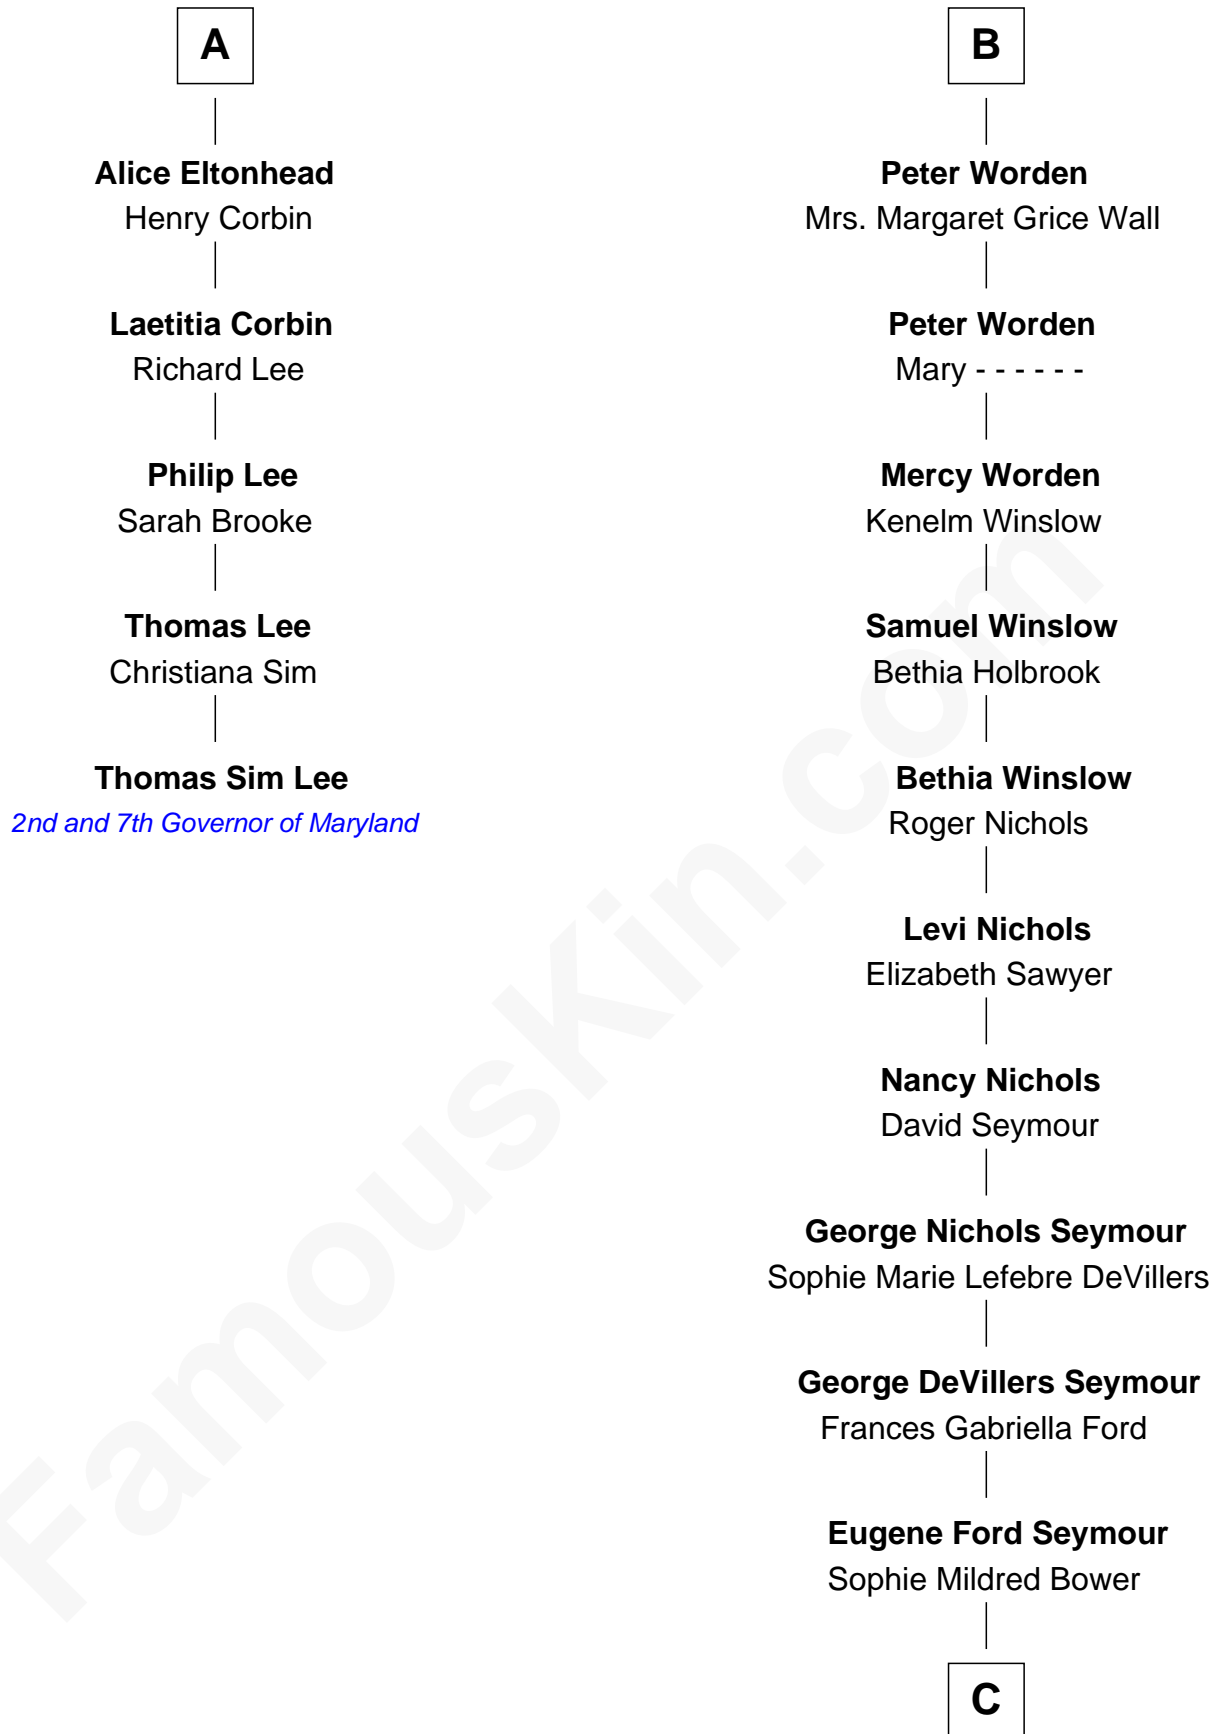

FamousKin.com Relationship Chart of

Thomas Sim Lee

2nd and 7th Governor of Maryland

11th cousin 7 times removed of

Jane Fonda

Movie Actress

Sir Nicholas Harington

Isabel English

Sir William Harington

Margaret de Neville

Agnes Harington

Sir Alexander Radcliffe

Isabel Radcliffe

Sir James Harington

Anne Harington

Sir William Stanley

Richard Sherburne

Richard Sherburne

Alice Hamerton

Agnes Sherburne

Henry Rushton

Nicholas Rushton

Margaret Radcliffe

Agnes Rushton

Richard Worthington

Peter Worthington

Isabel Anderton

Isabel Worthington

Robert Worden

B

C

—
Frances Ford Seymour