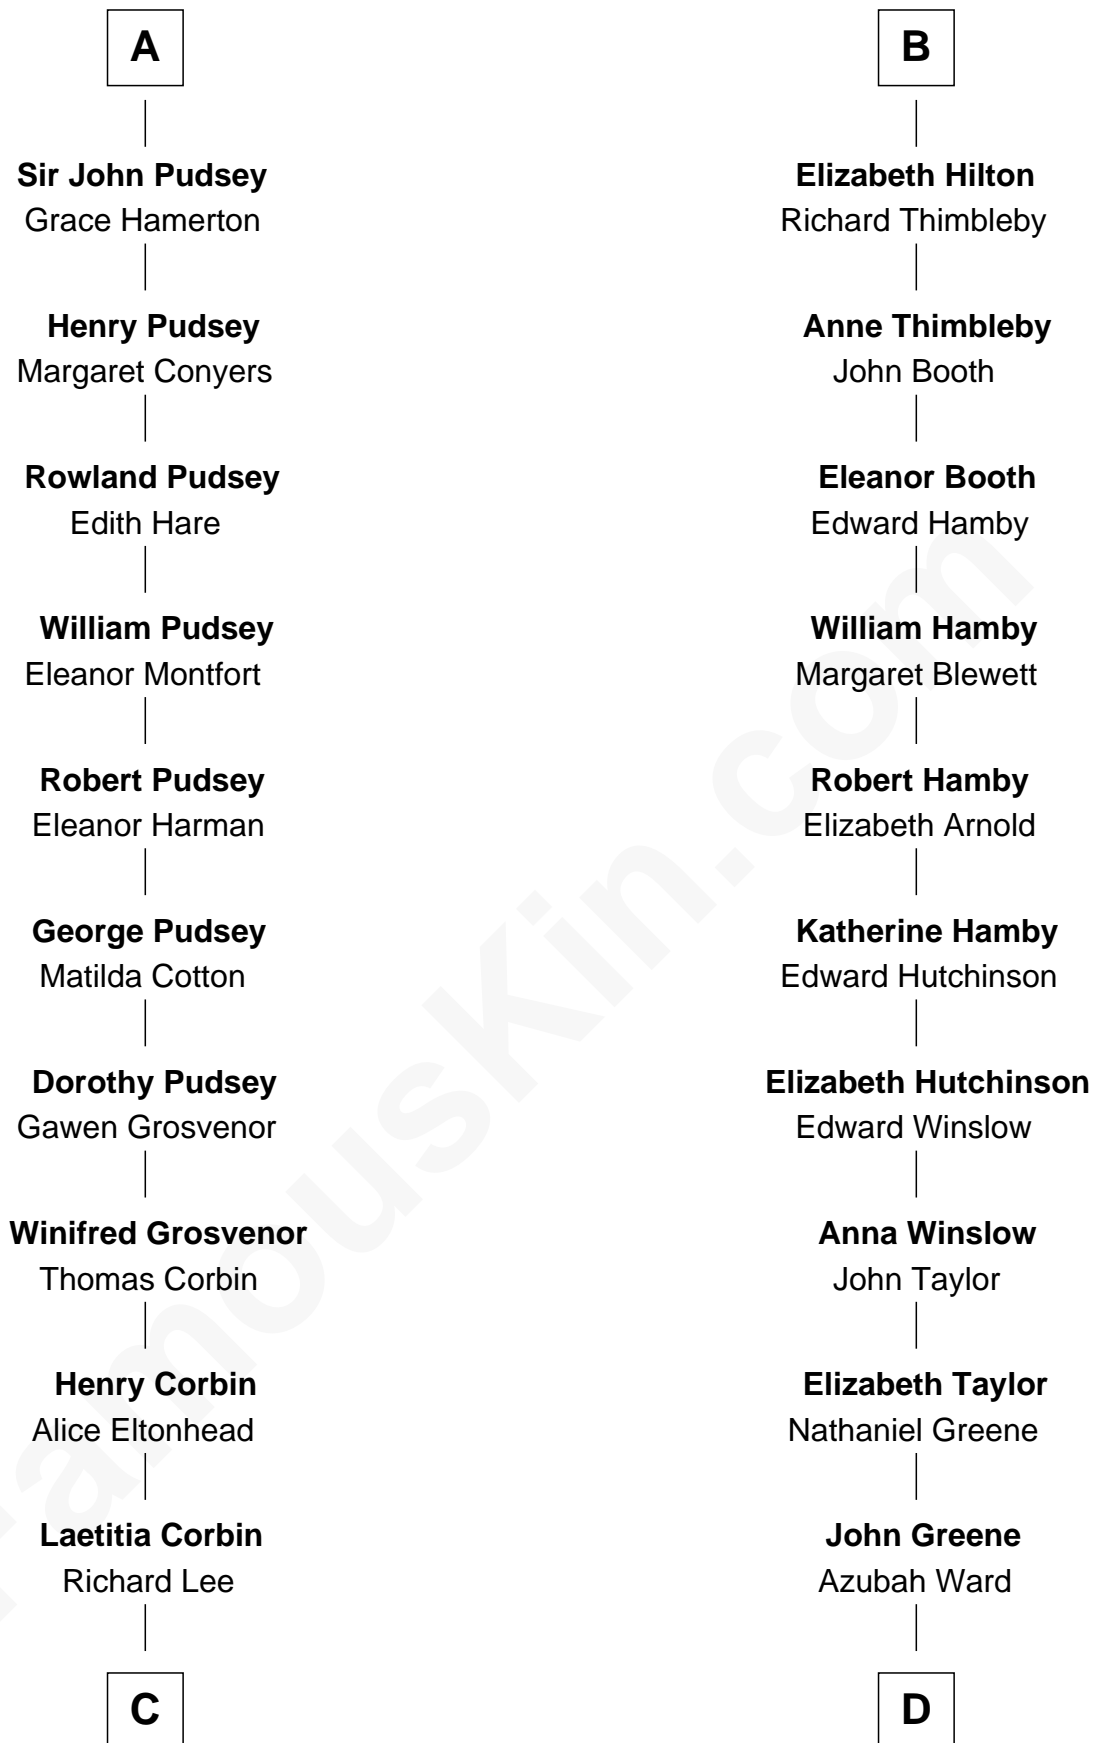

## Relationship Chart of

### Thomas Sim Lee

2nd and 7th Governor of Maryland

19th cousin of

**Lucretia (Rudolph) Garfield**

First Lady of President James Garfield

**Maud of Angus**

**C**

**Philip Lee**  
Sarah Brooke

**Thomas Lee**  
Christiana Sim

**Thomas Sim Lee**  
*2nd and 7th Governor of Maryland*

**D**

**Lucretia Greene**  
Elijah Mason

**Arabella Greene Mason**  
Zebulon Rudolph

**Lucretia (Rudolph) Garfield**  
*First Lady of James Garfield*