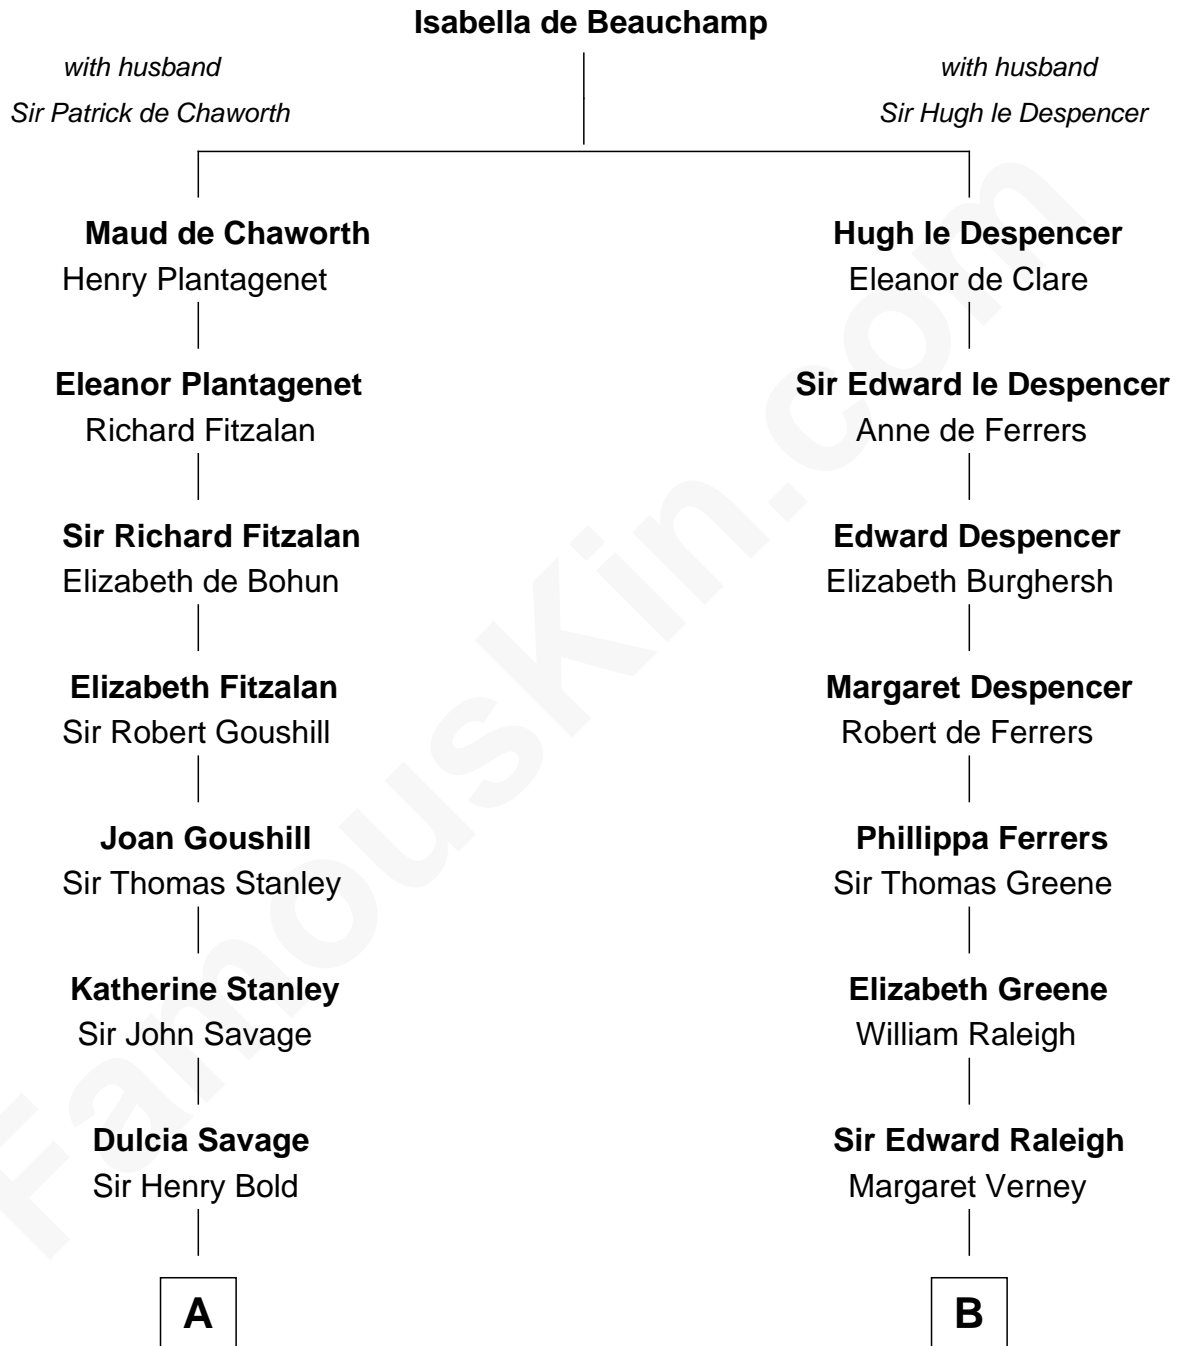

FamousKin.com

Relationship Chart of

Thomas Sim Lee

2nd and 7th Governor of Maryland

15th cousin 3 times removed of

Lucretia (Rudolph) Garfield

First Lady of President James Garfield

C

Arabella Greene Mason

Zebulon Rudolph

Lucretia (Rudolph) Garfield

First Lady of James Garfield

FamousKin.com