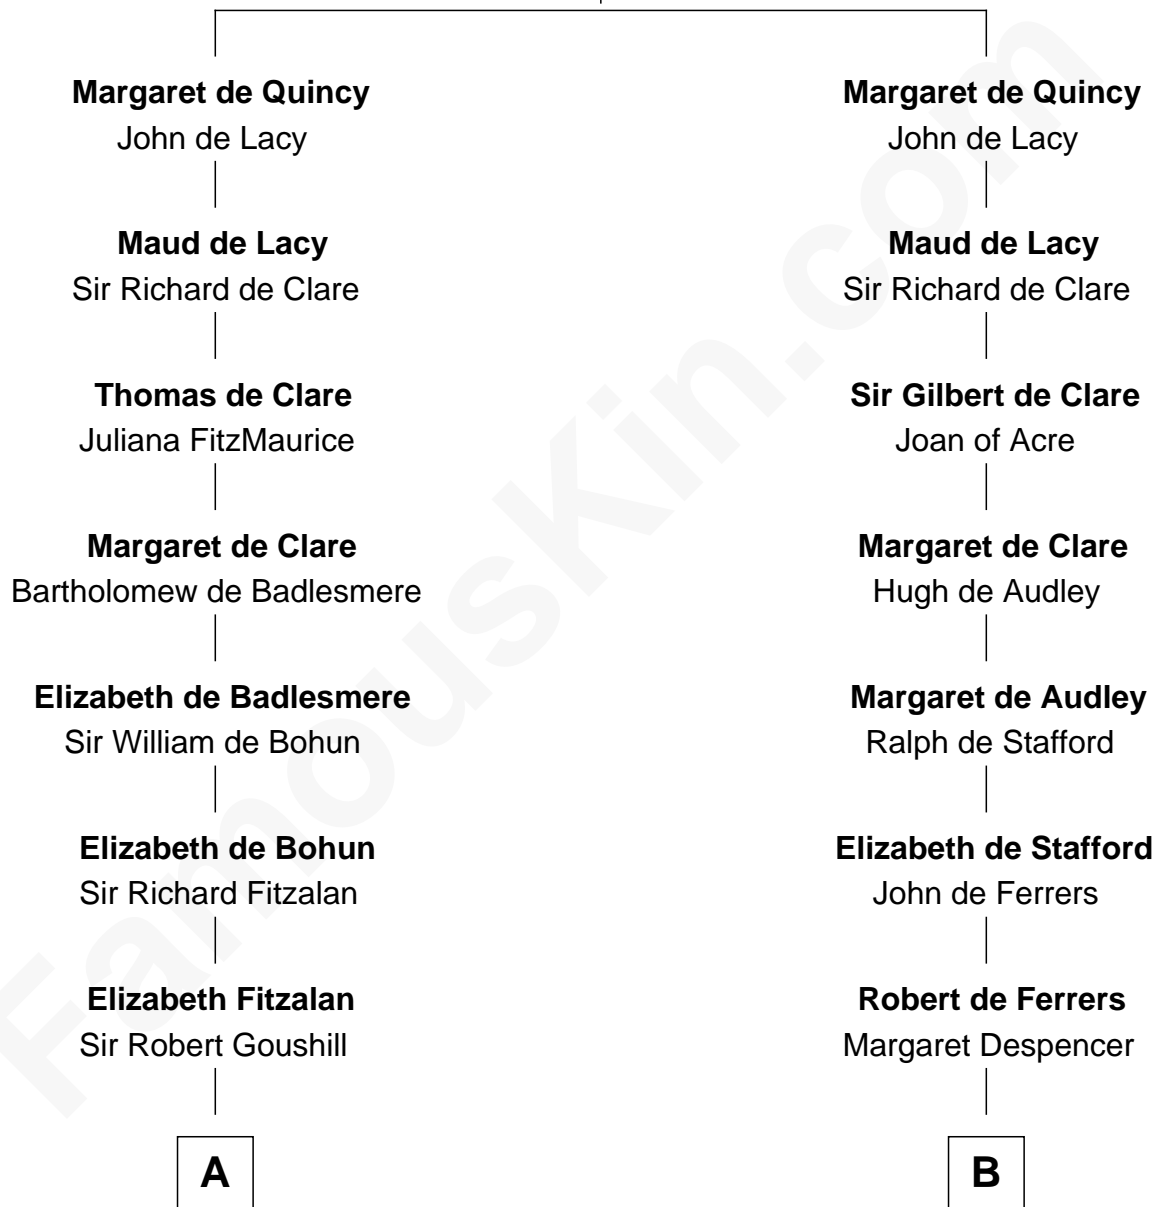

FamousKin.com

Relationship Chart of

Thomas Sim Lee

2nd and 7th Governor of Maryland

18th cousin 3 times removed of

Lucretia (Rudolph) Garfield

First Lady of President James Garfield

Sir Robert II de Quincy

Hawise of Chester

C

Thomas Lee
Christiana Sim

Thomas Sim Lee
2nd and 7th Governor of Maryland

D

Anne Sanford
Capt. John Mason

Peleg Sanford Mason
Mary Stanton

Elijah Mason
Lucretia Greene

Arabella Greene Mason
Zebulon Rudolph

Lucretia (Rudolph) Garfield
First Lady of James Garfield

FamousKin.com