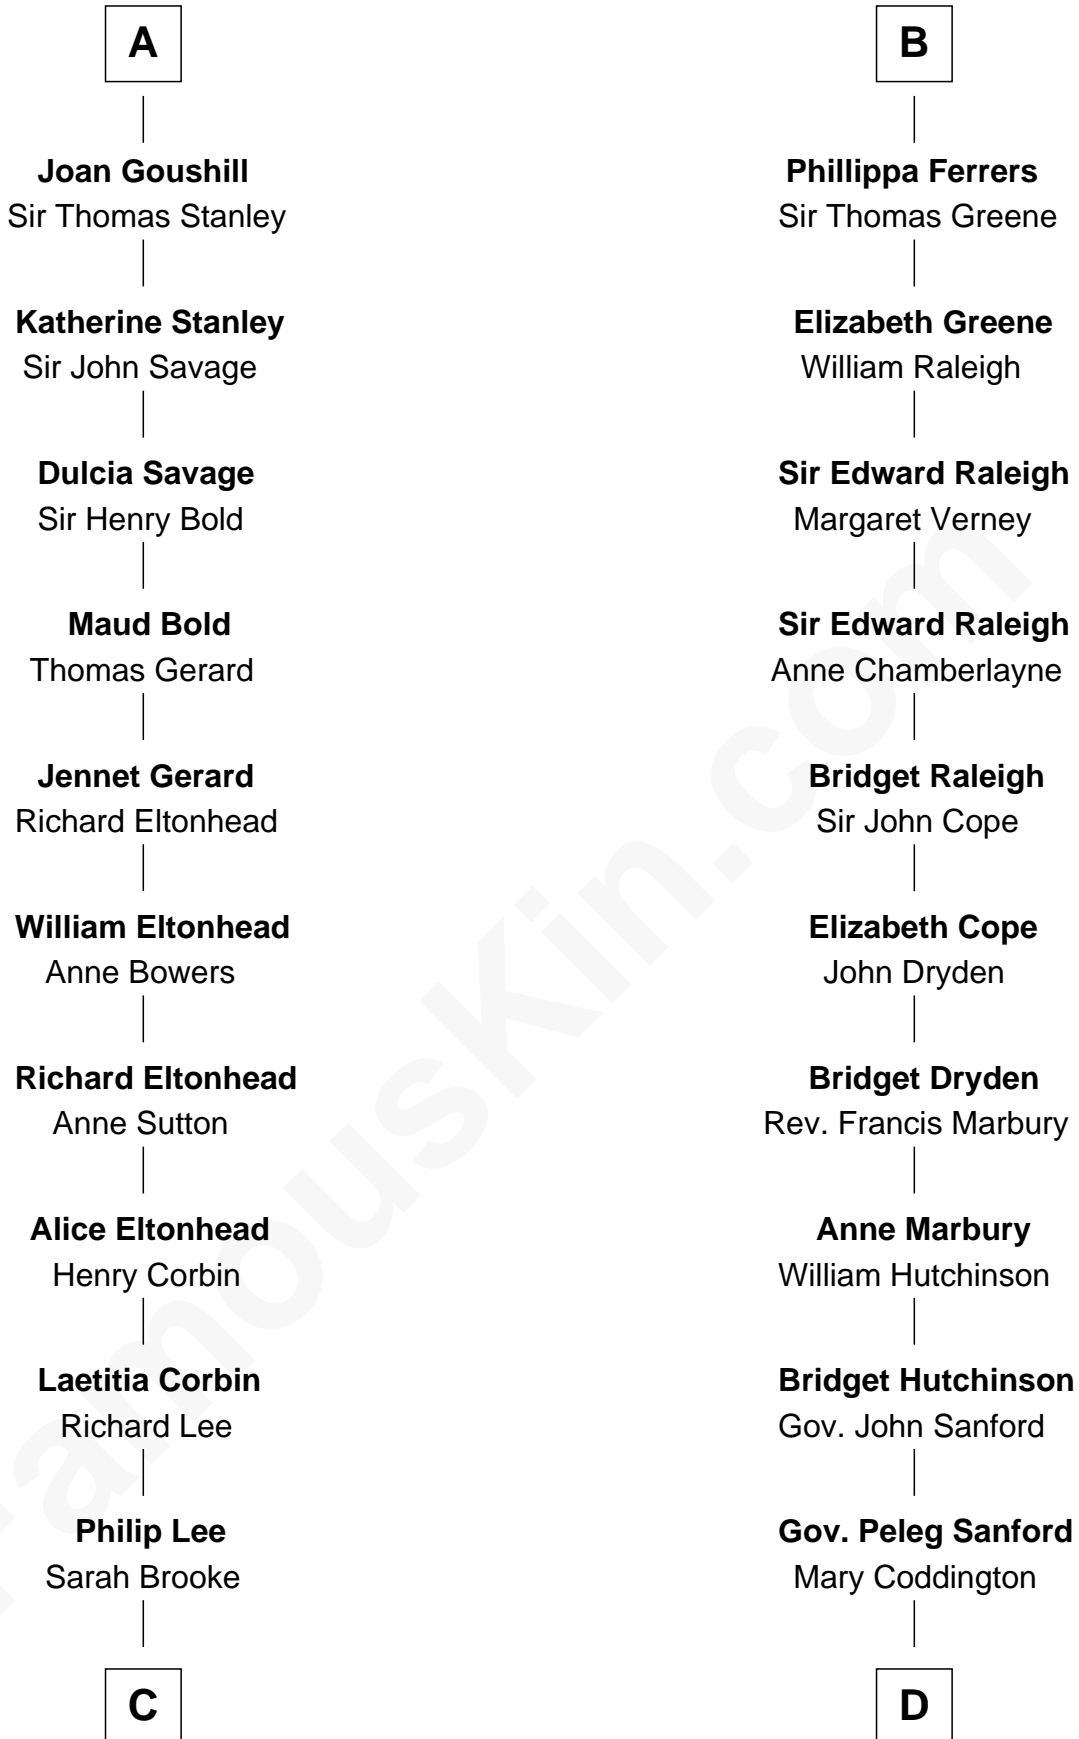

FamousKin.com

Relationship Chart of

Thomas Sim Lee

2nd and 7th Governor of Maryland

18th cousin 3 times removed of

Lucretia (Rudolph) Garfield

First Lady of President James Garfield

Sir Robert II de Quincy

Hawise of Chester

C

Thomas Lee
Christiana Sim

Thomas Sim Lee
2nd and 7th Governor of Maryland

D

Anne Sanford
Capt. John Mason

Peleg Sanford Mason
Mary Stanton

Elijah Mason
Lucretia Greene

Arabella Greene Mason
Zebulon Rudolph

Lucretia (Rudolph) Garfield
First Lady of James Garfield

FamousKin.com