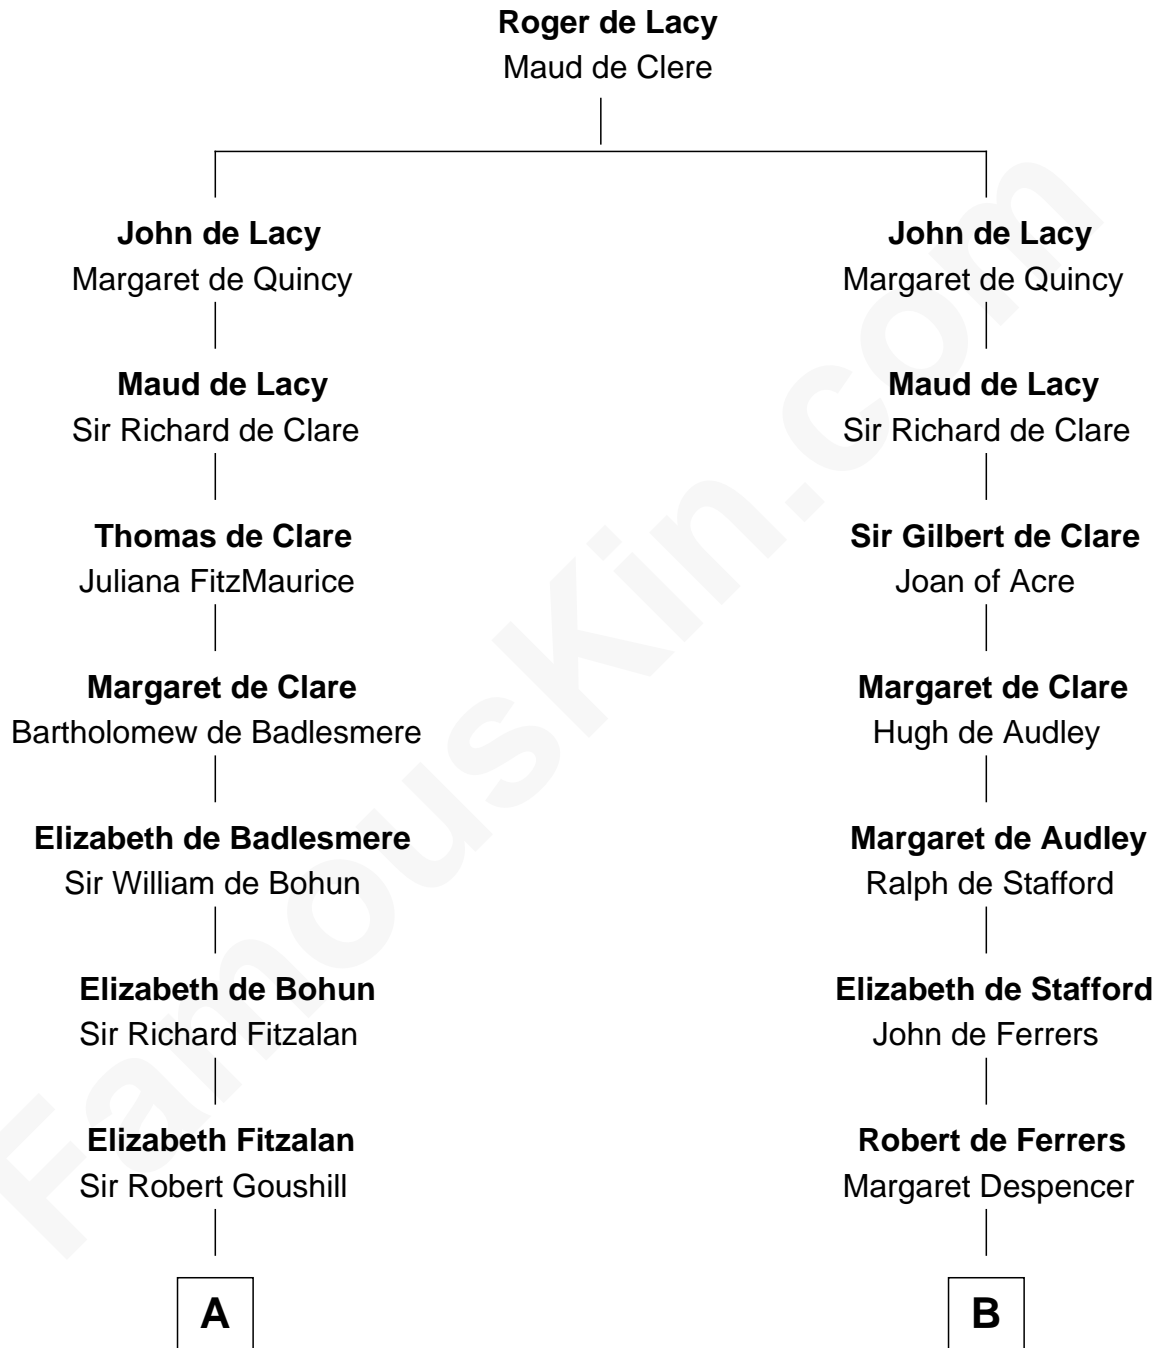

FamousKin.com

Relationship Chart of

Thomas Sim Lee

2nd and 7th Governor of Maryland

18th cousin 3 times removed of

Lucretia (Rudolph) Garfield

First Lady of President James Garfield

C

Thomas Lee
Christiana Sim

Thomas Sim Lee
2nd and 7th Governor of Maryland

D

Anne Sanford
Capt. John Mason

Peleg Sanford Mason
Mary Stanton

Elijah Mason
Lucretia Greene

Arabella Greene Mason
Zebulon Rudolph

Lucretia (Rudolph) Garfield
First Lady of James Garfield