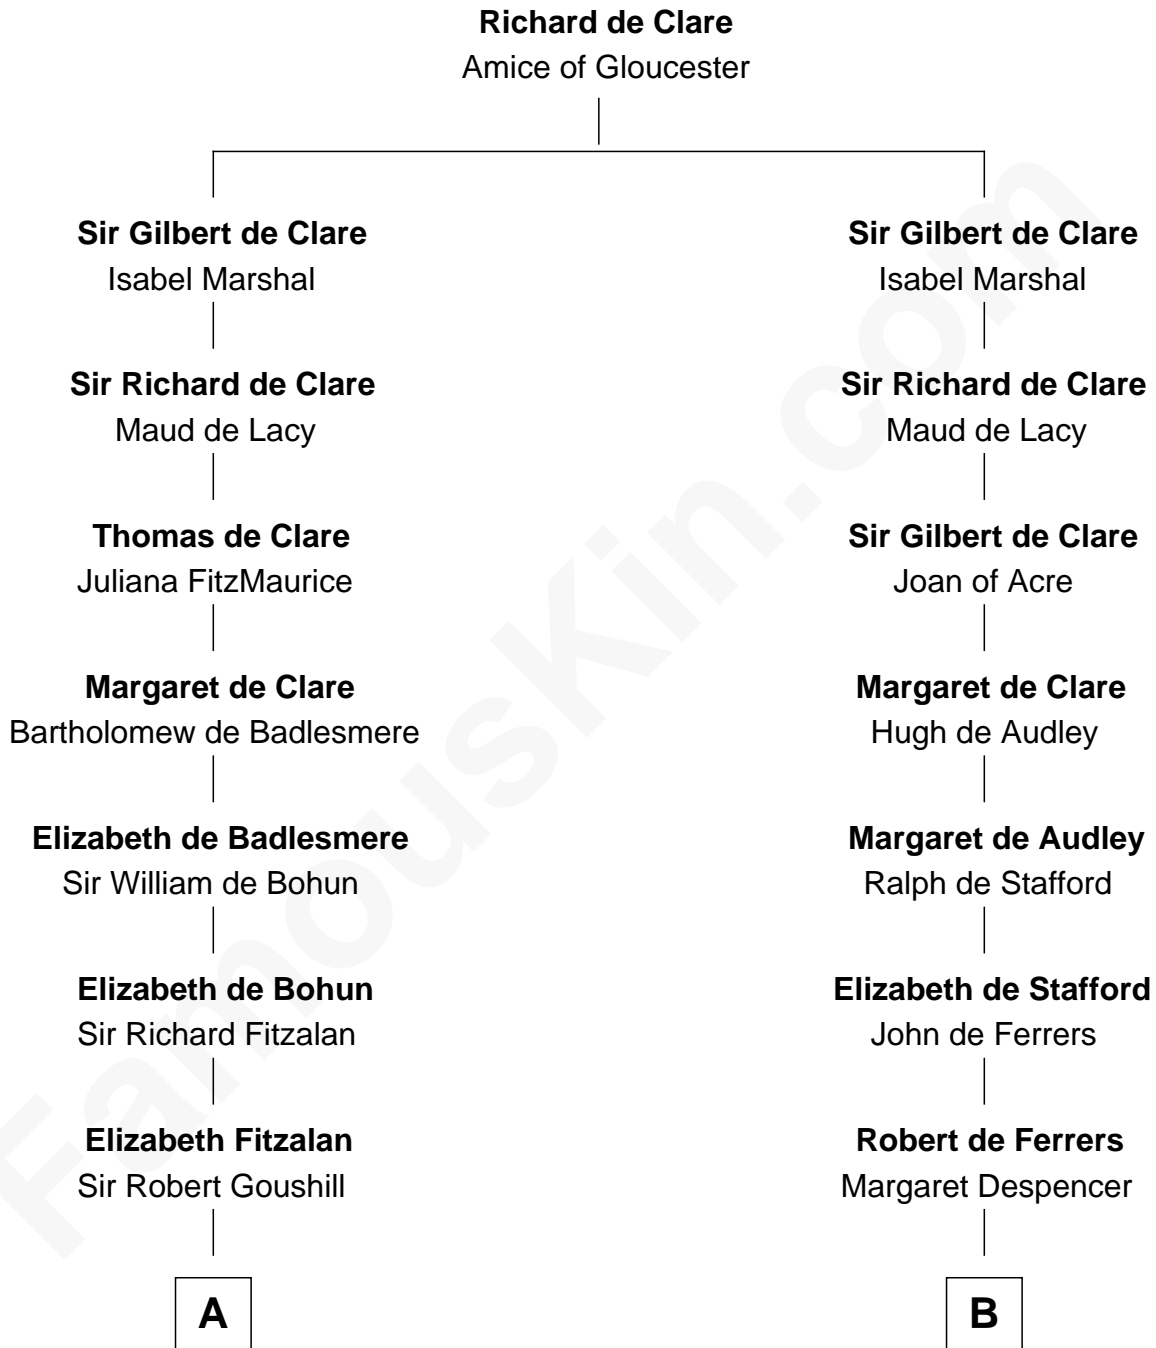

## Relationship Chart of

### Thomas Sim Lee

*2nd and 7th Governor of Maryland*

**18th cousin 3 times removed of**

### Lucretia (Rudolph) Garfield

*First Lady of President James Garfield*

**C**

**Thomas Lee**  
Christiana Sim

**Thomas Sim Lee**  
*2nd and 7th Governor of Maryland*

**D**

**Anne Sanford**  
Capt. John Mason