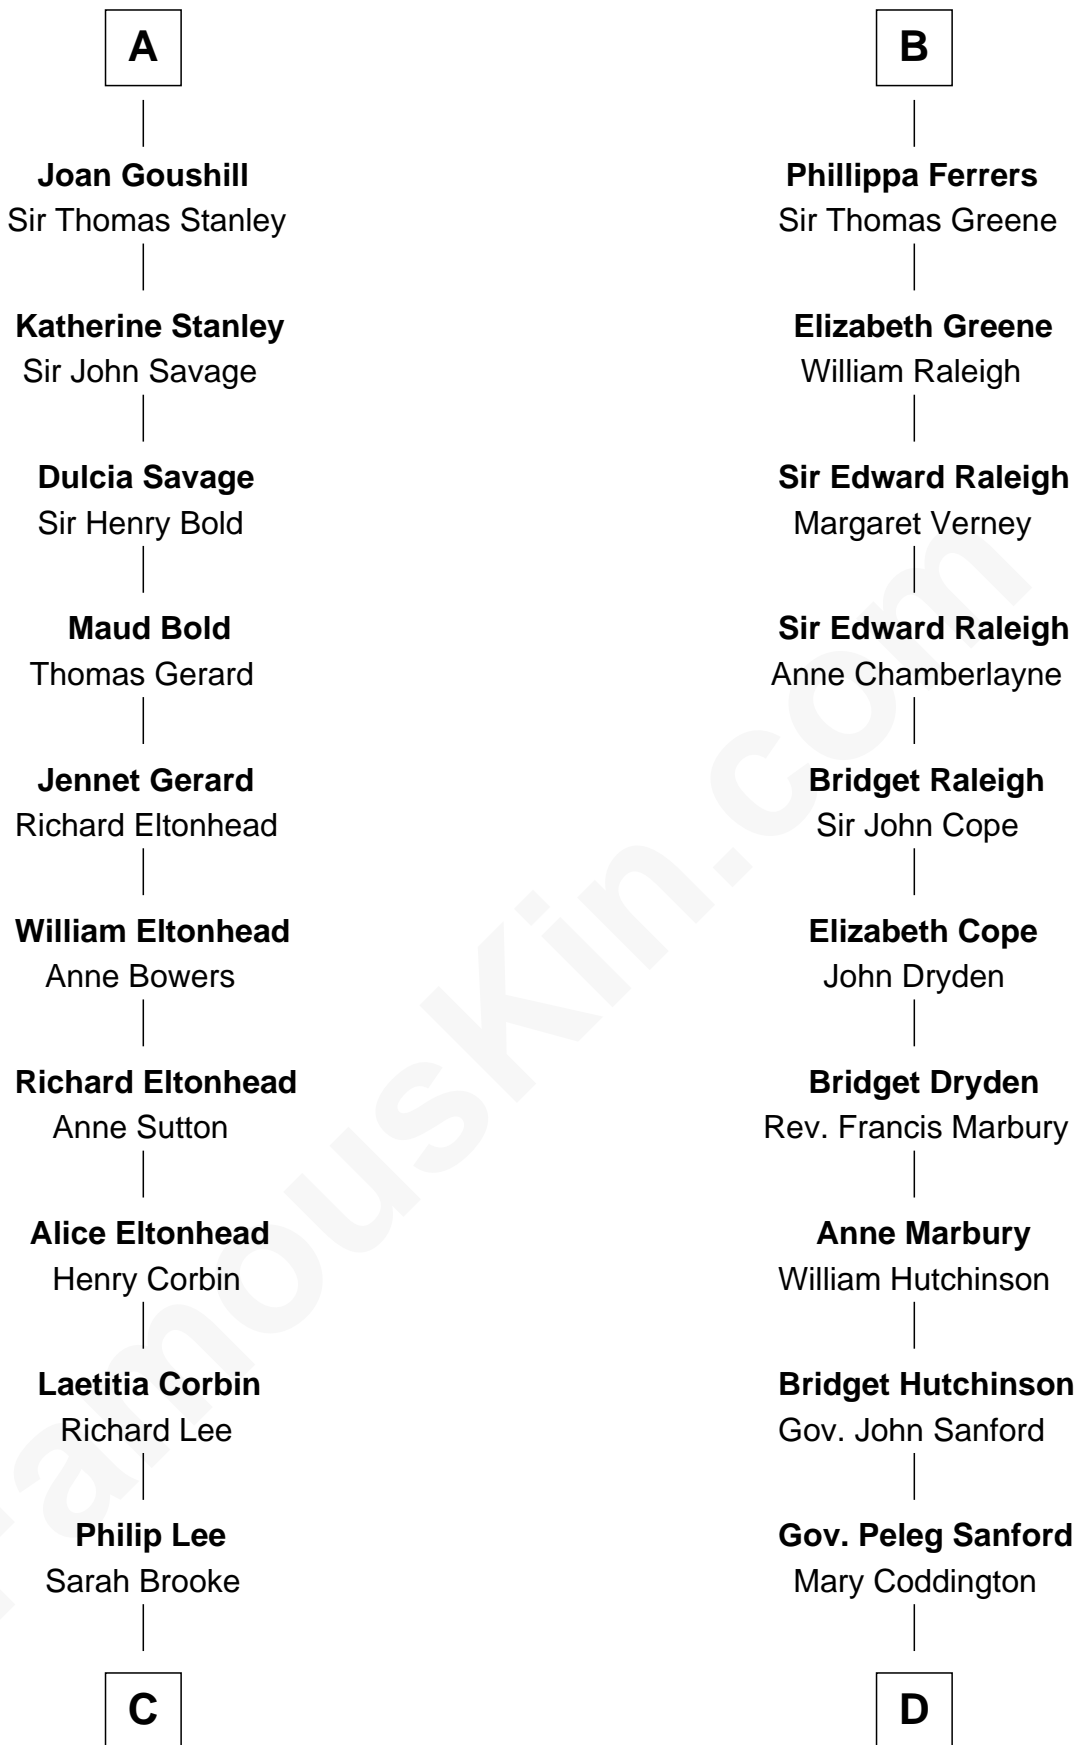

## Relationship Chart of

### Thomas Sim Lee

*2nd and 7th Governor of Maryland*

**18th cousin 3 times removed of**

### Lucretia (Rudolph) Garfield

*First Lady of President James Garfield*

**C**

**Thomas Lee**  
Christiana Sim

**Thomas Sim Lee**  
*2nd and 7th Governor of Maryland*

**D**

**Anne Sanford**  
Capt. John Mason

**Peleg Sanford Mason**  
Mary Stanton

**Elijah Mason**  
Lucretia Greene

**Arabella Greene Mason**  
Zebulon Rudolph

**Lucretia (Rudolph) Garfield**  
*First Lady of James Garfield*

FamousKin.com