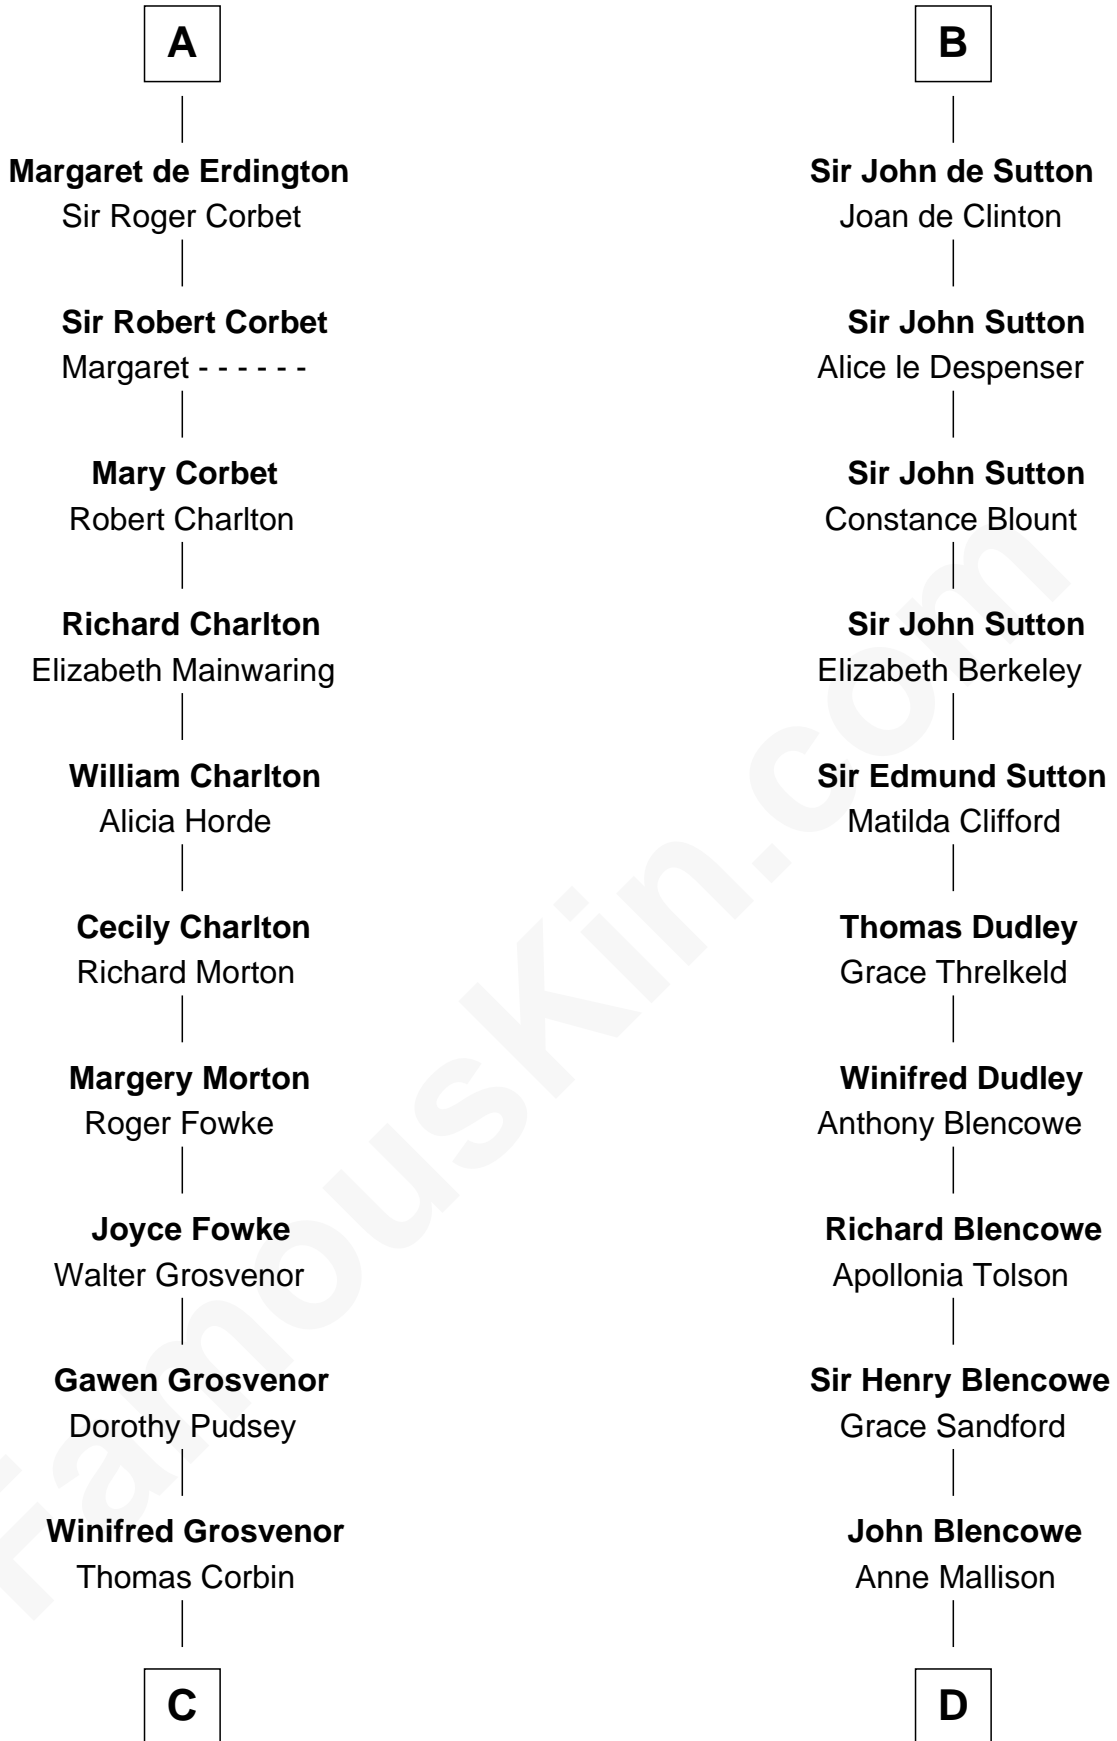

FamousKin.com Relationship Chart of

Thomas Sim Lee

2nd and 7th Governor of Maryland

21st cousin of

George Mason

Father of the U.S. Bill of Rights

Fulk Paynel

C

Henry Corbin
Alice Eltonhead

Laetitia Corbin
Richard Lee

Philip Lee
Sarah Brooke

Thomas Lee
Christiana Sim

Thomas Sim Lee
2nd and 7th Governor of Maryland

D

Elizabeth Blencowe
Henry Thompson

Sir William Thompson
Mary Stephens