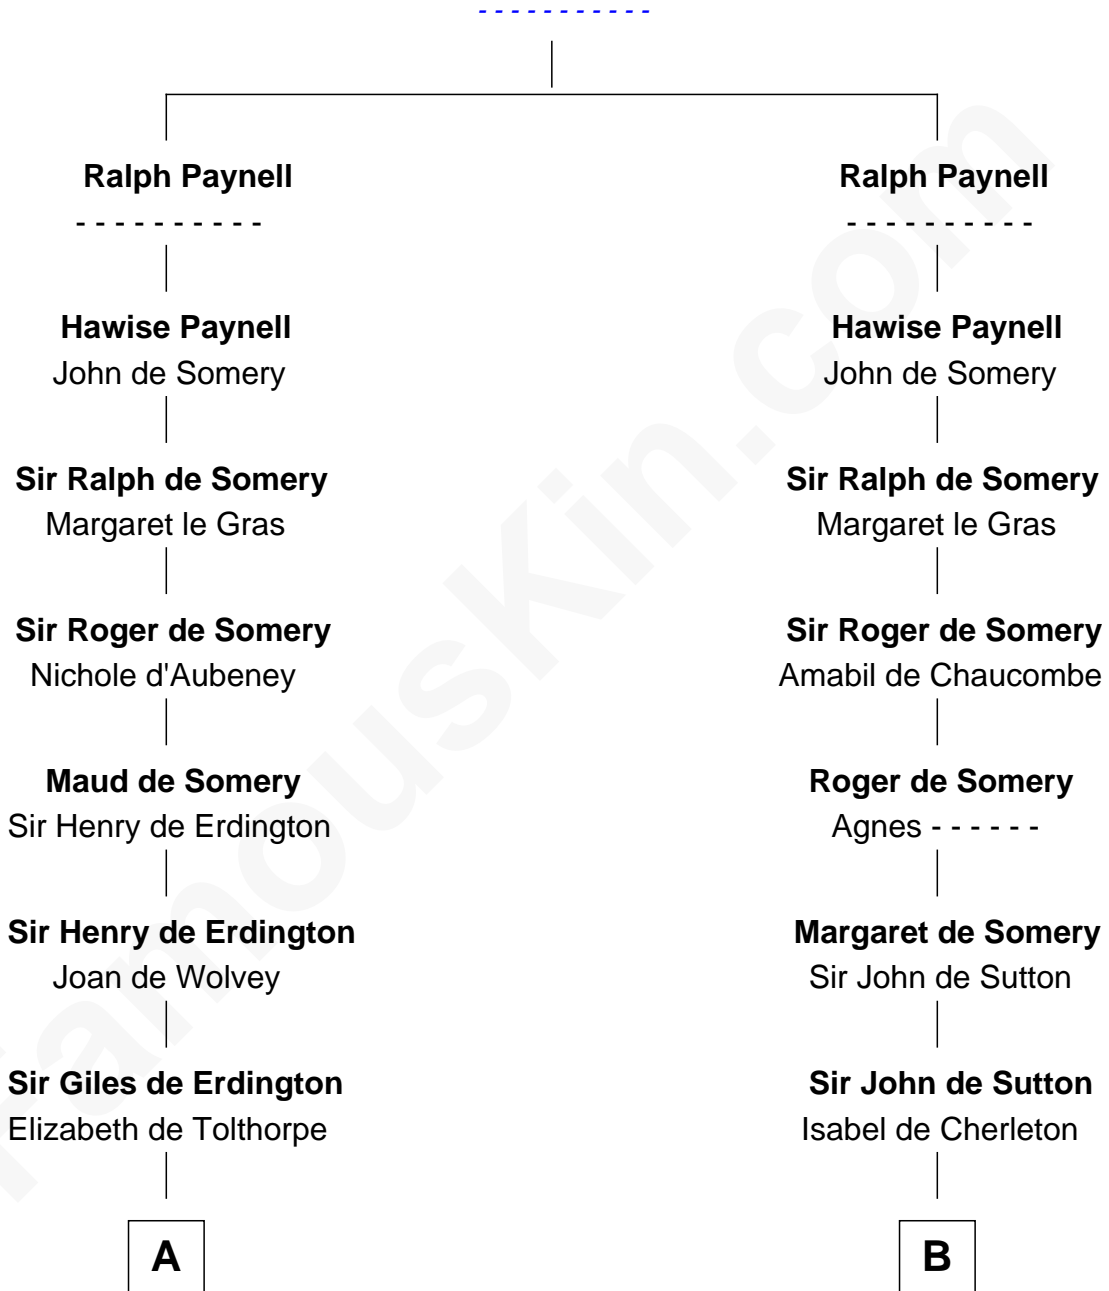

FamousKin.com Relationship Chart of

Thomas Sim Lee

2nd and 7th Governor of Maryland

21st cousin of

George Mason

Father of the U.S. Bill of Rights

Fulk Paynel

C

Henry Corbin
Alice Eltonhead

Laetitia Corbin
Richard Lee

Philip Lee
Sarah Brooke

Thomas Lee
Christiana Sim

Thomas Sim Lee
2nd and 7th Governor of Maryland

D

Elizabeth Blencowe
Henry Thompson

Sir William Thompson
Mary Stephens