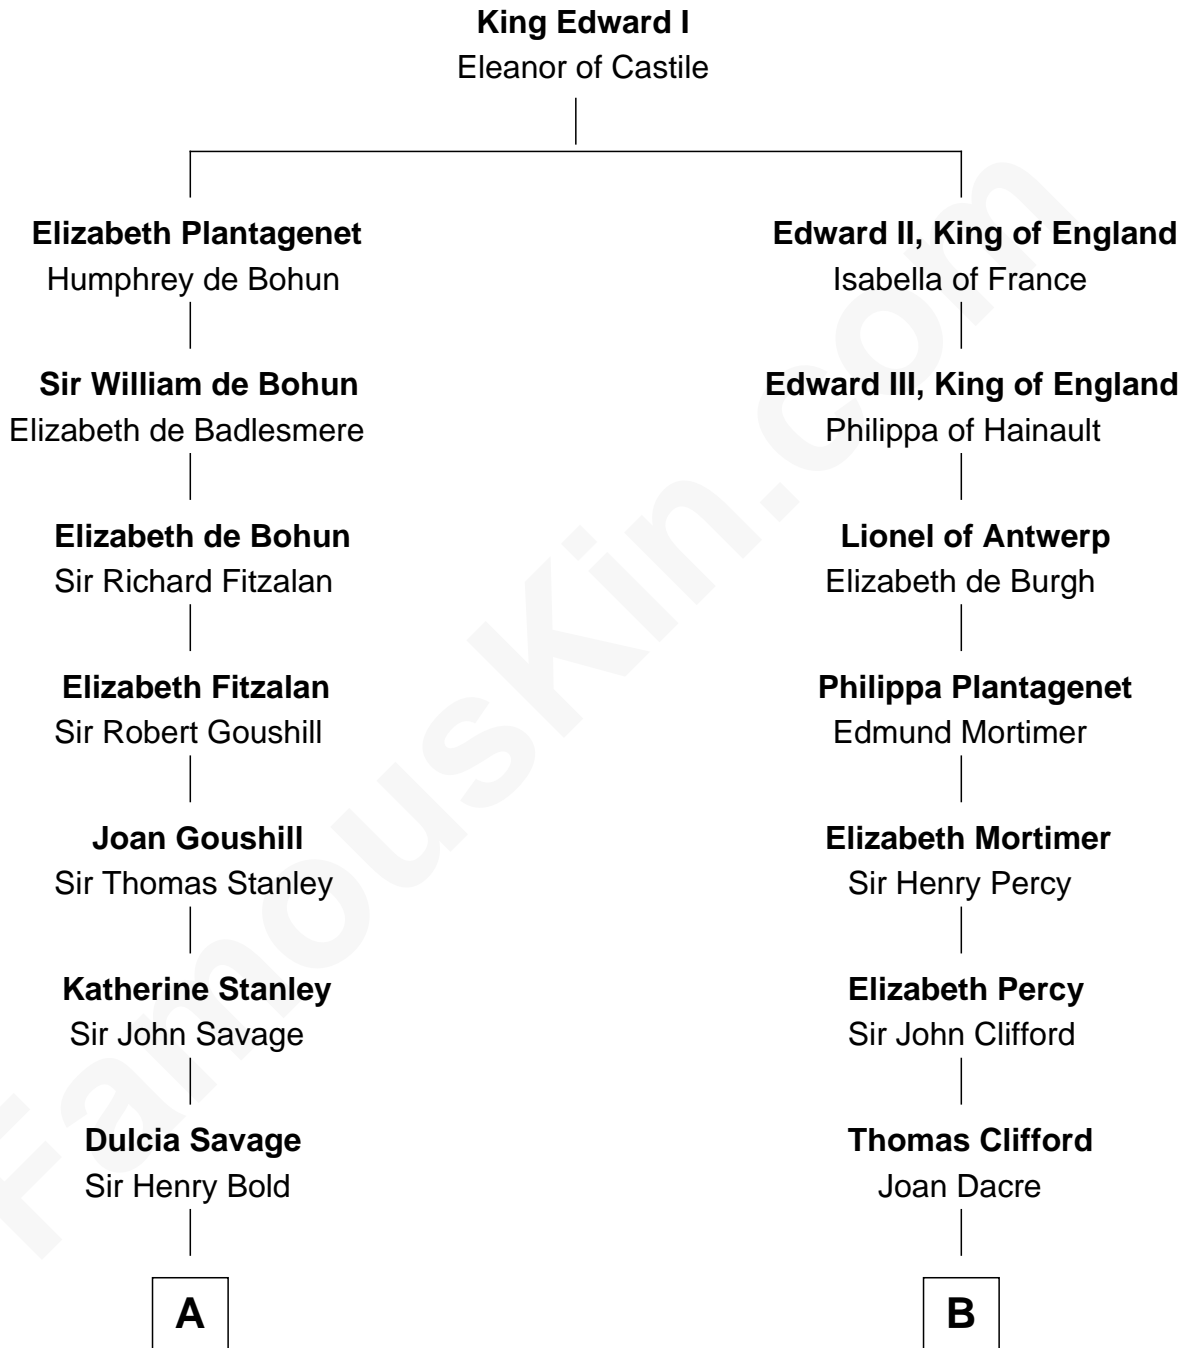

FamousKin.com

Relationship Chart of

Thomas Sim Lee

2nd and 7th Governor of Maryland

15th cousin 2 times removed of

George Mason

Father of the U.S. Bill of Rights

A