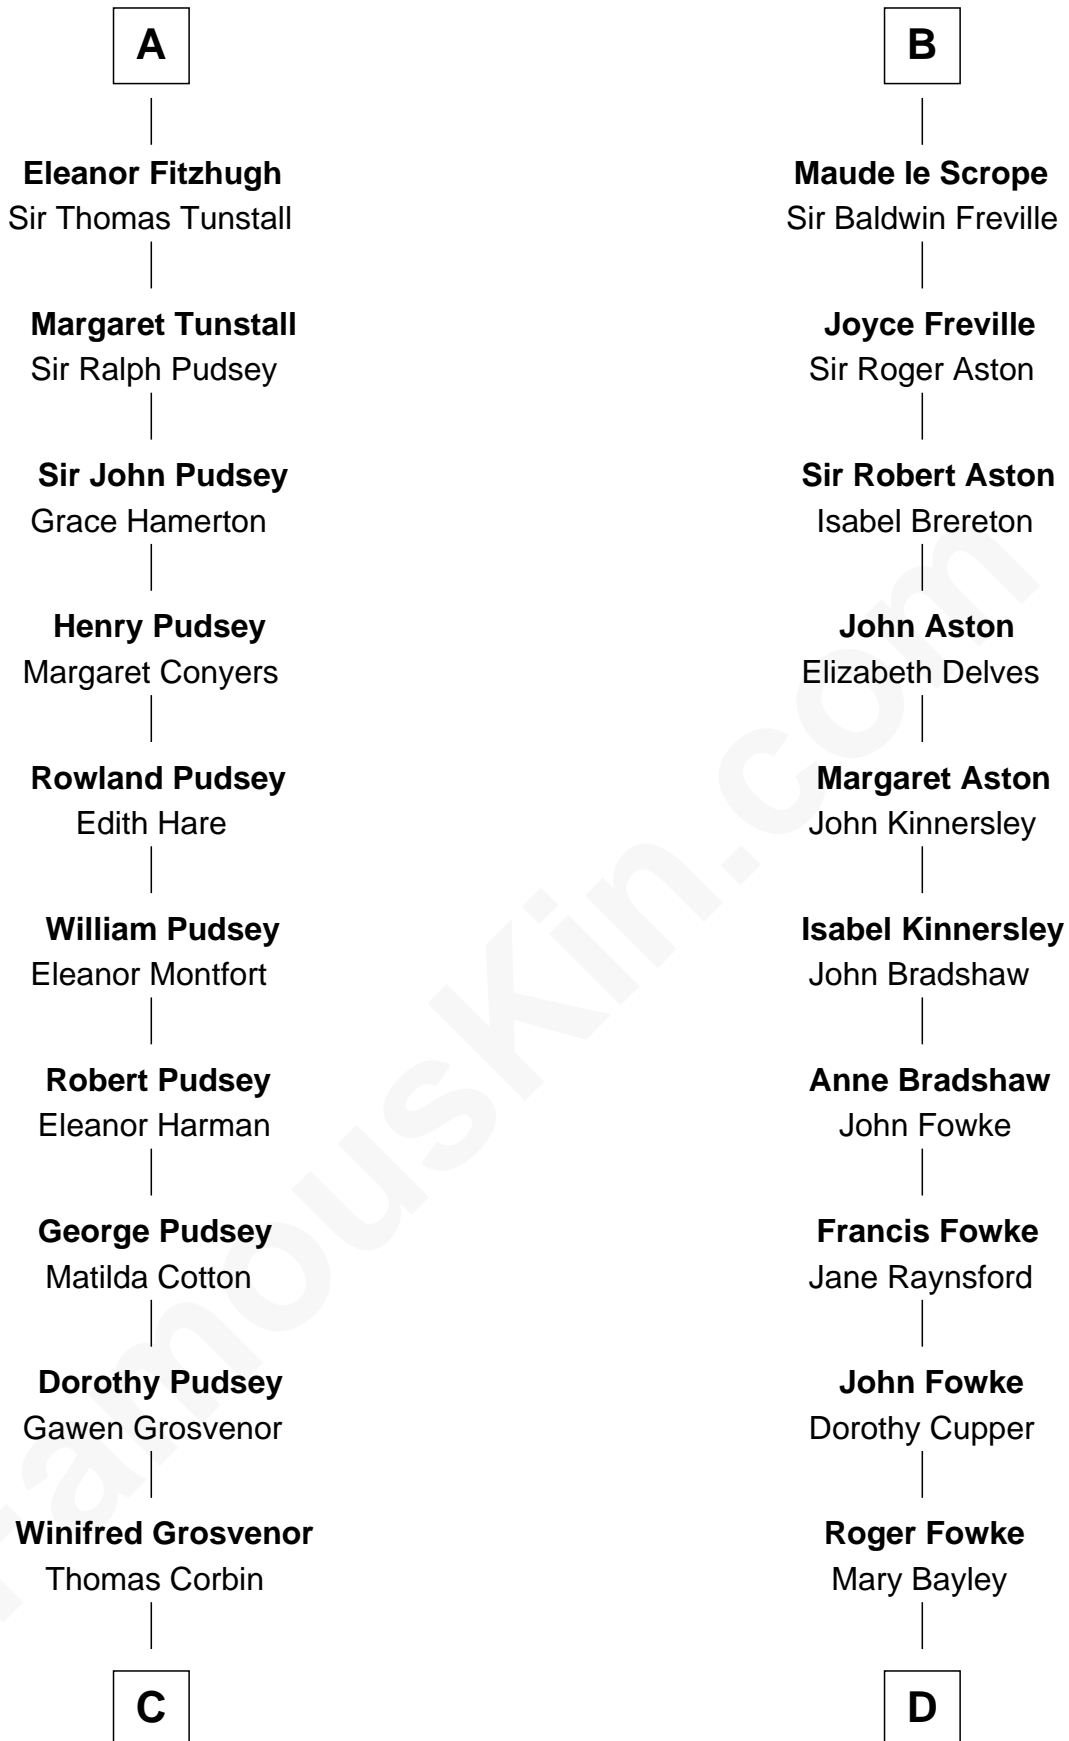

## Relationship Chart of

**Thomas Sim Lee**

*2nd and 7th Governor of Maryland*

20th cousin 1 time removed of

**George Mason**

*Father of the U.S. Bill of Rights*

**C**

**Henry Corbin**  
Alice Eltonhead