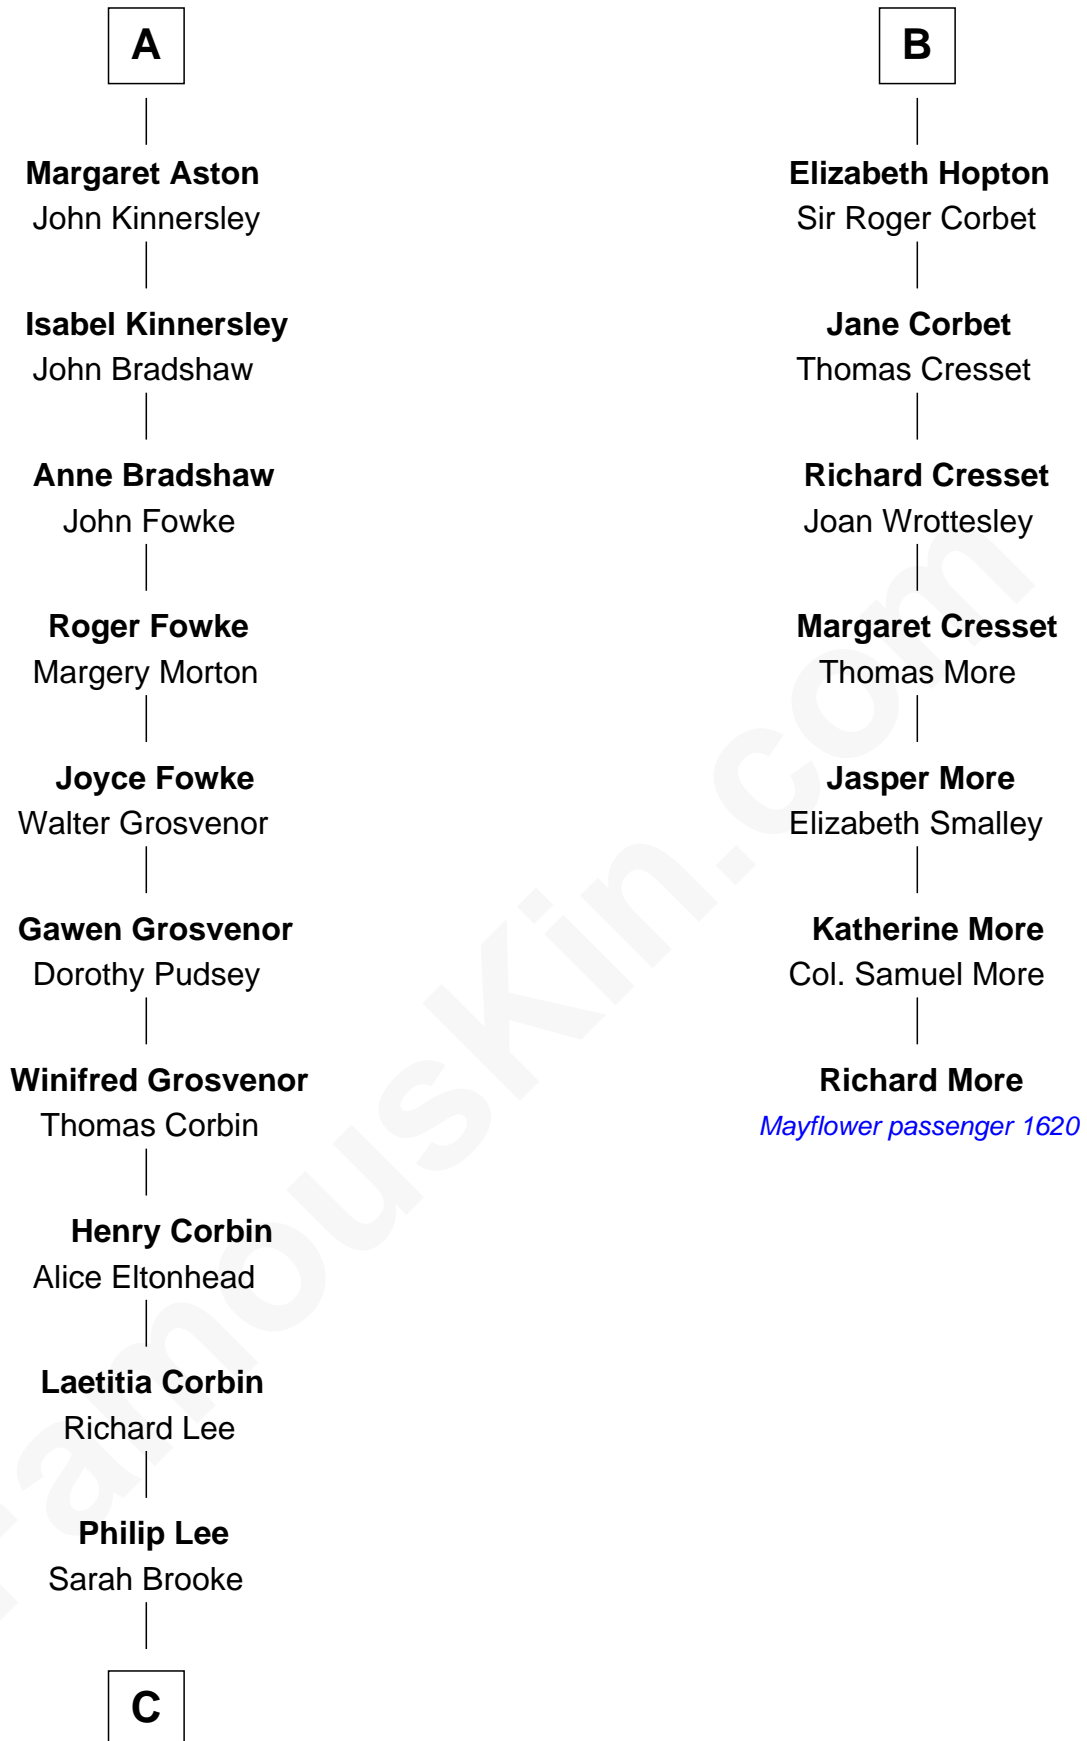

# FamousKin.com Relationship Chart of

**Thomas Sim Lee**

*2nd and 7th Governor of Maryland*

13th cousin 5 times removed of

**Richard More**

*(c1614 - c1696) Mayflower passenger 1620*

**MAYFLOWER**

**C**

—  
**Thomas Lee**  
Christiana Sim

—  
**Thomas Sim Lee**  
*2nd and 7th Governor of Maryland*

FamousKin.com