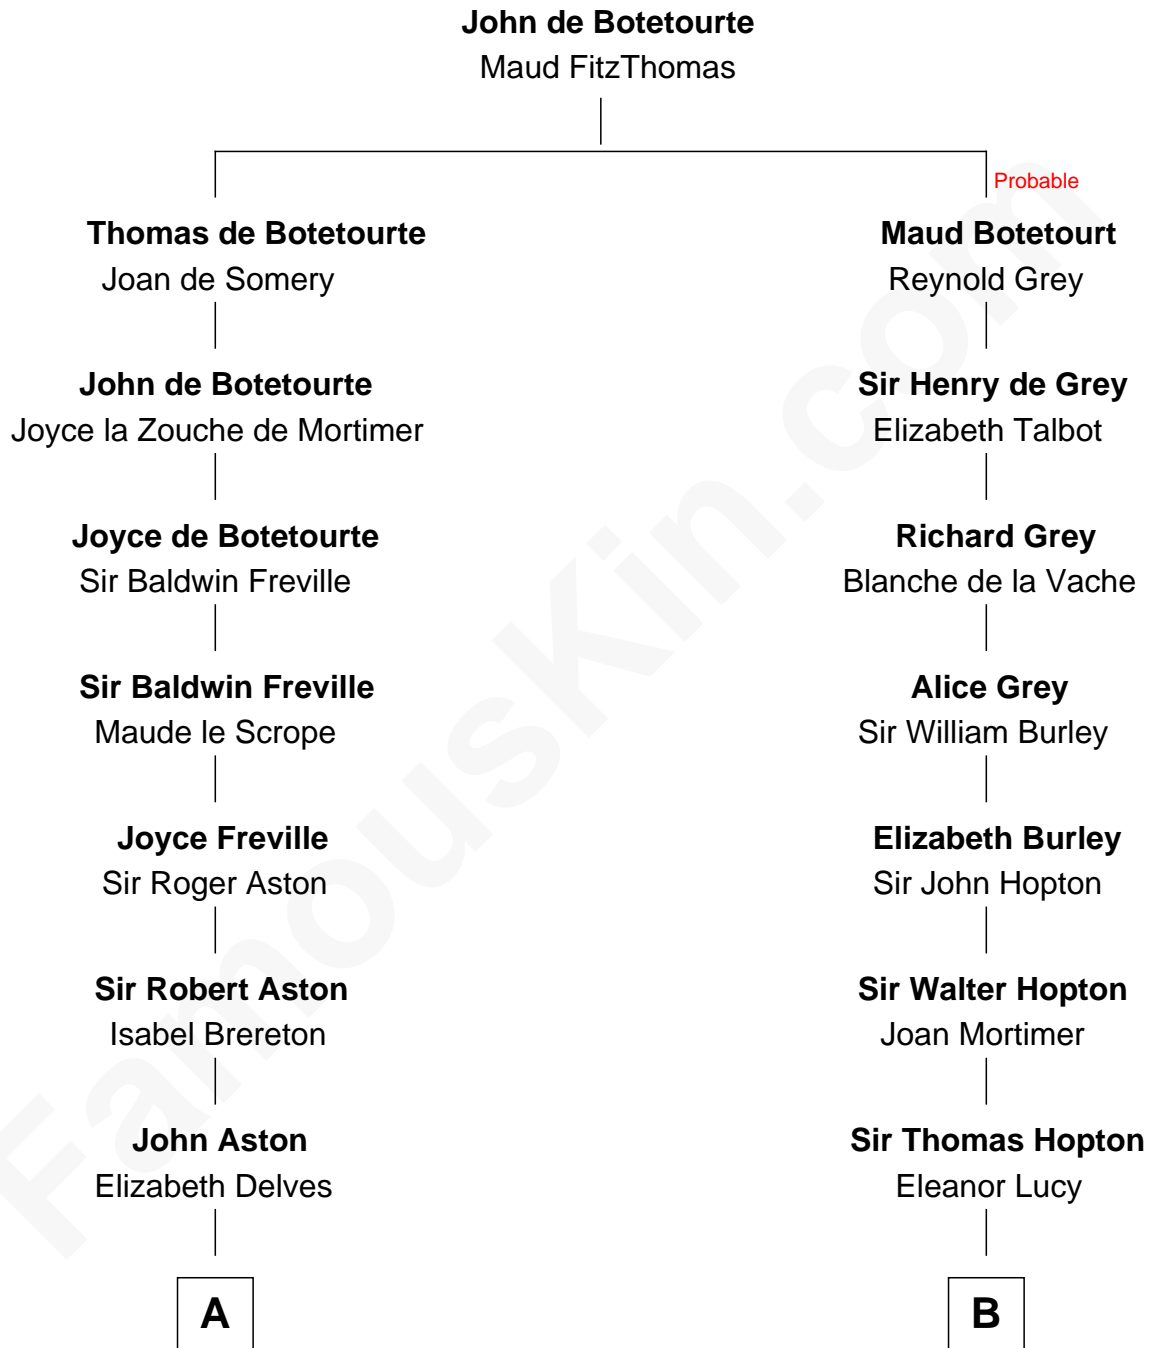

# FamousKin.com Relationship Chart of

**Thomas Sim Lee**

*2nd and 7th Governor of Maryland*

13th cousin 5 times removed of

**Richard More**

*(c1614 - c1696) Mayflower passenger 1620*

**MAYFLOWER**

**C**

—  
**Thomas Lee**  
Christiana Sim

—  
**Thomas Sim Lee**  
*2nd and 7th Governor of Maryland*

FamousKin.com