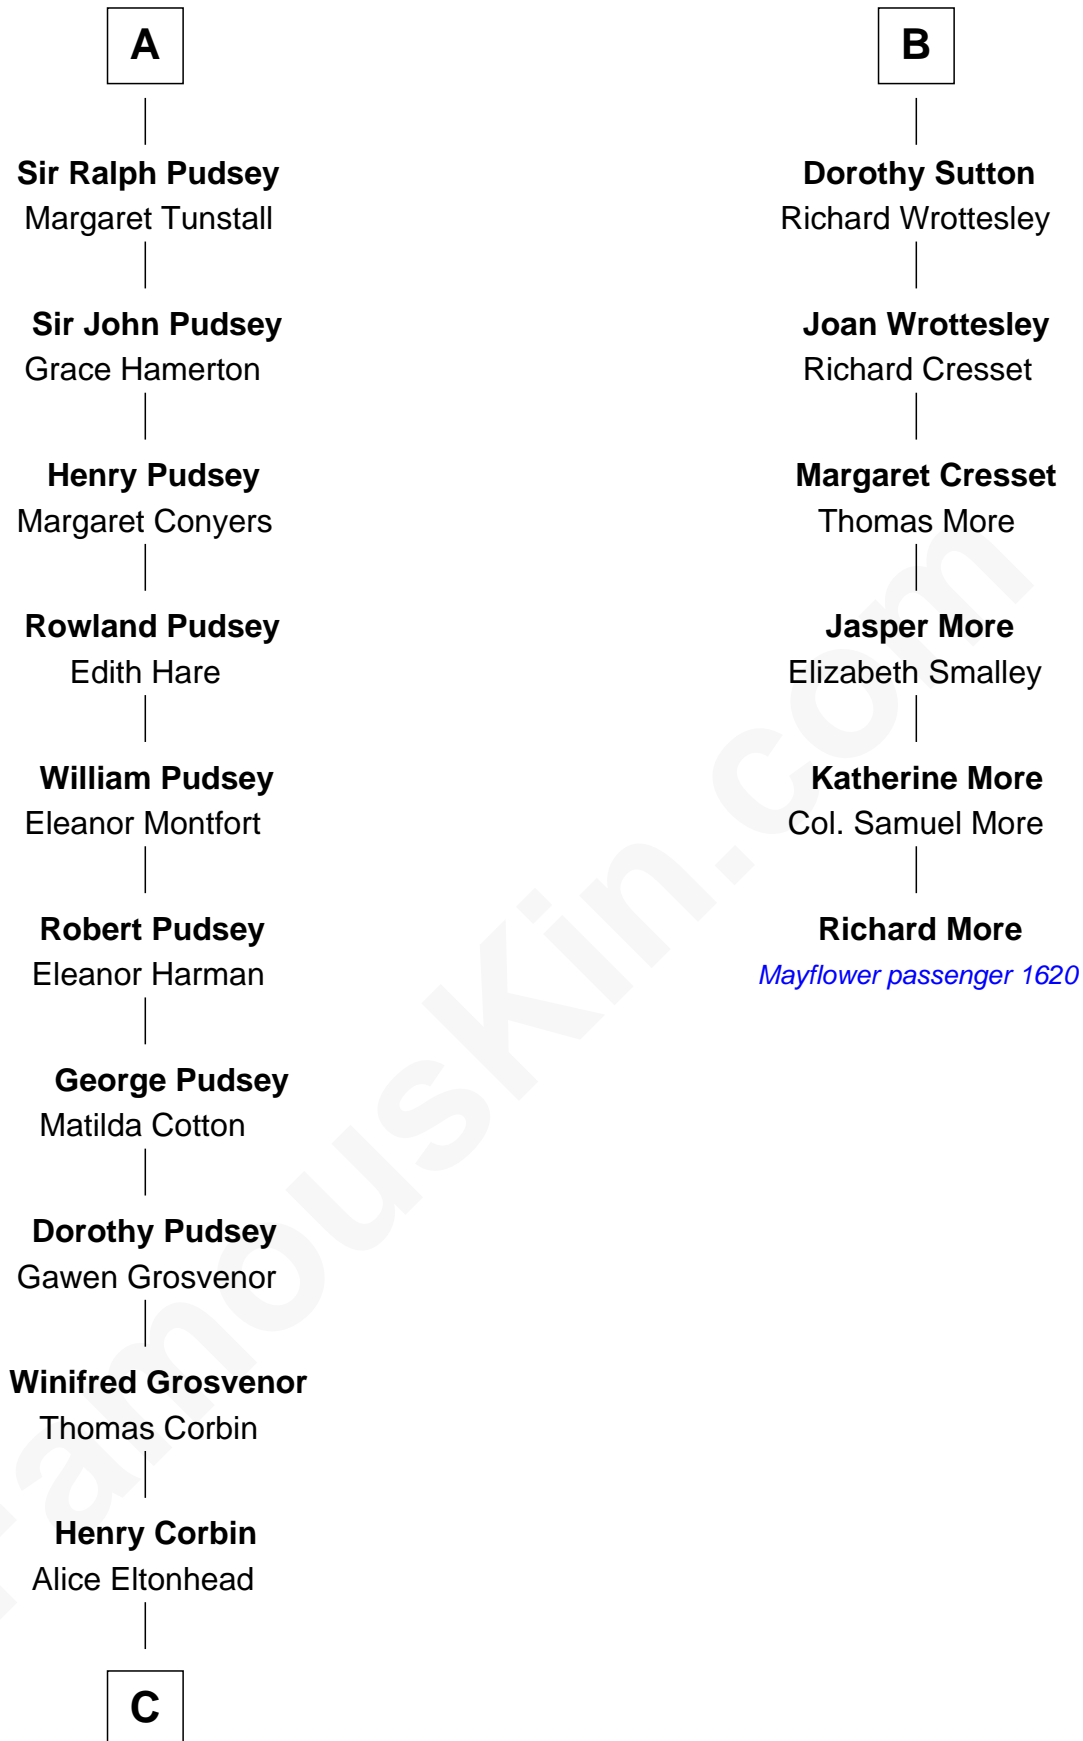

# FamousKin.com Relationship Chart of

**Thomas Sim Lee**

*2nd and 7th Governor of Maryland*

**12th cousin 8 times removed of**

**Richard More**

*(c1614 - c1696) Mayflower passenger 1620*

**MAYFLOWER**

**C**

—  
**Laetitia Corbin**

Richard Lee

—  
**Philip Lee**

Sarah Brooke

—  
**Thomas Lee**

Christiana Sim

—  
**Thomas Sim Lee**

*2nd and 7th Governor of Maryland*