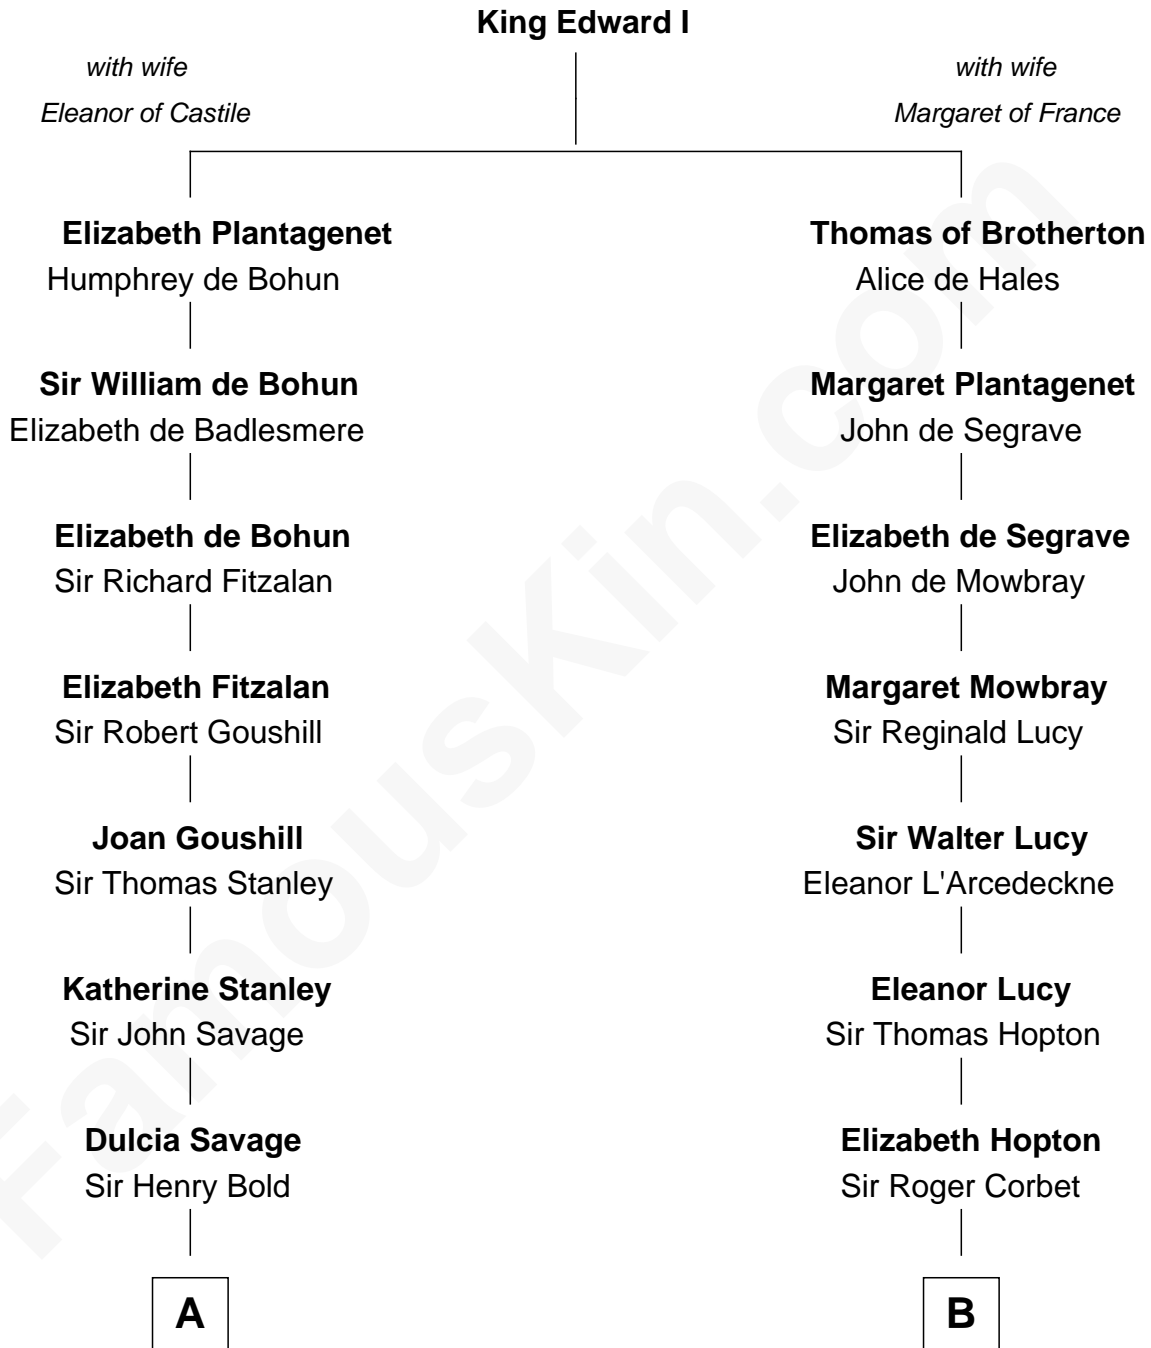

FamousKin.com Relationship Chart of

Thomas Sim Lee

2nd and 7th Governor of Maryland

12th cousin 3 times removed of

Richard More

(c1614 - c1696) Mayflower passenger 1620

MAYFLOWER

A

Thomas More

Jasper More

Elizabeth Smalley

Katherine More

Col. Samuel More

Richard More

Mayflower passenger 1620