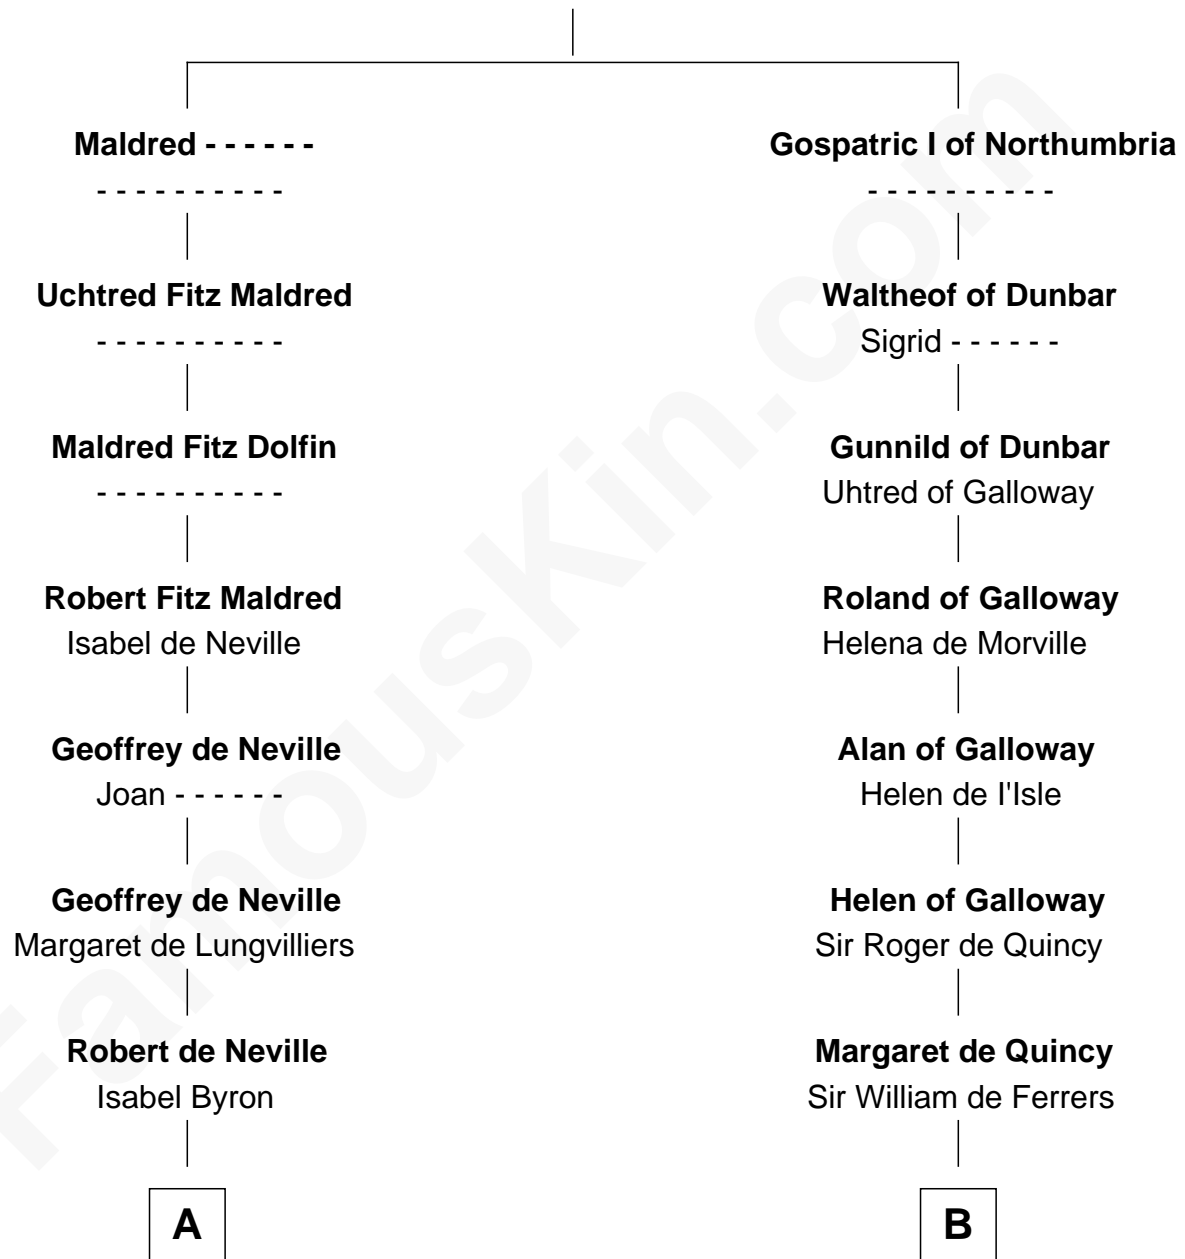

FamousKin.com Relationship Chart of

Thomas Sim Lee

2nd and 7th Governor of Maryland

18th cousin 2 times removed of

Richard More

(c1614 - c1696) Mayflower passenger 1620

MAYFLOWER

Maldred of Carlisle and Allendale

Edith of Northumbria

C

Laetitia Corbin

Richard Lee

Philip Lee

Sarah Brooke

Thomas Lee

Christiana Sim

Thomas Sim Lee

2nd and 7th Governor of Maryland

D

Katherine More

Col. Samuel More

Richard More

Mayflower passenger 1620

FamousKin.com