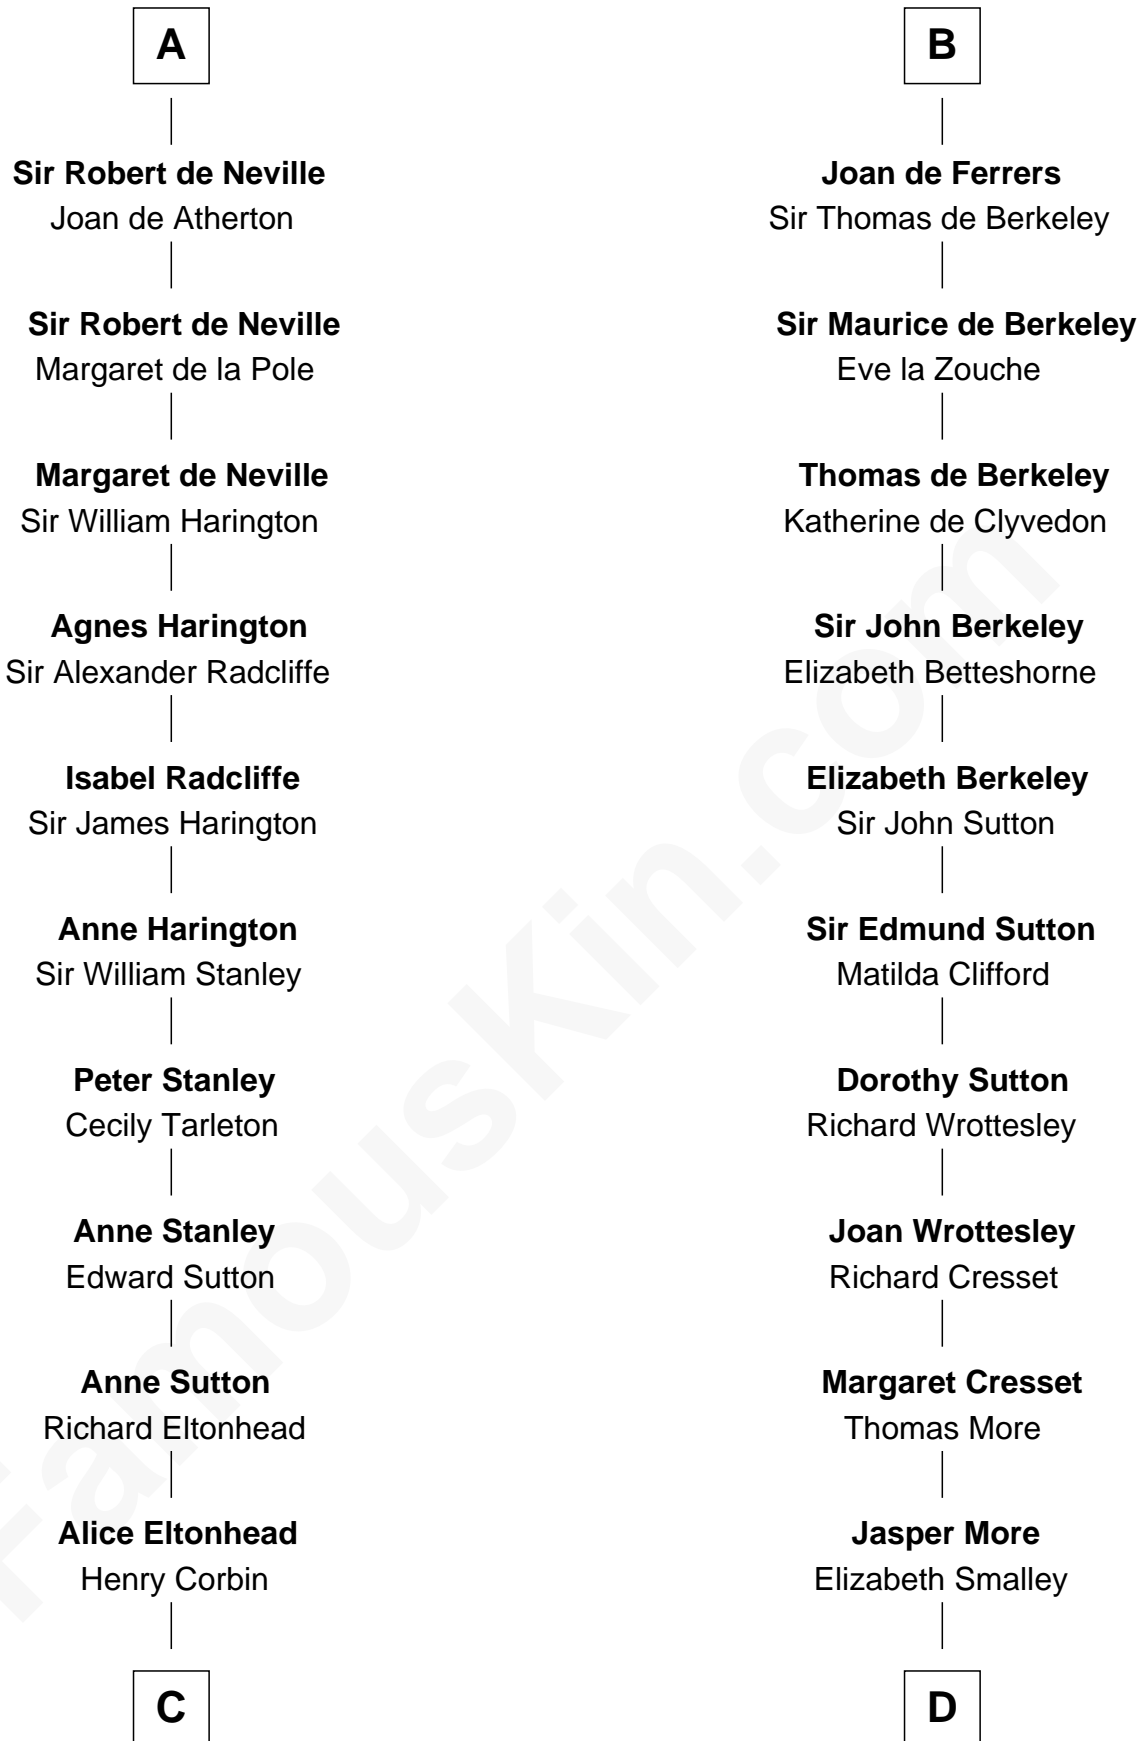

FamousKin.com Relationship Chart of

Thomas Sim Lee

2nd and 7th Governor of Maryland

18th cousin 2 times removed of

Richard More

(c1614 - c1696) Mayflower passenger 1620

MAYFLOWER

Maldred of Carlisle and Allendale

Edith of Northumbria

C

Laetitia Corbin

Richard Lee

Philip Lee

Sarah Brooke

Thomas Lee

Christiana Sim

Thomas Sim Lee

2nd and 7th Governor of Maryland

D

Katherine More

Col. Samuel More

Richard More

Mayflower passenger 1620

FamousKin.com