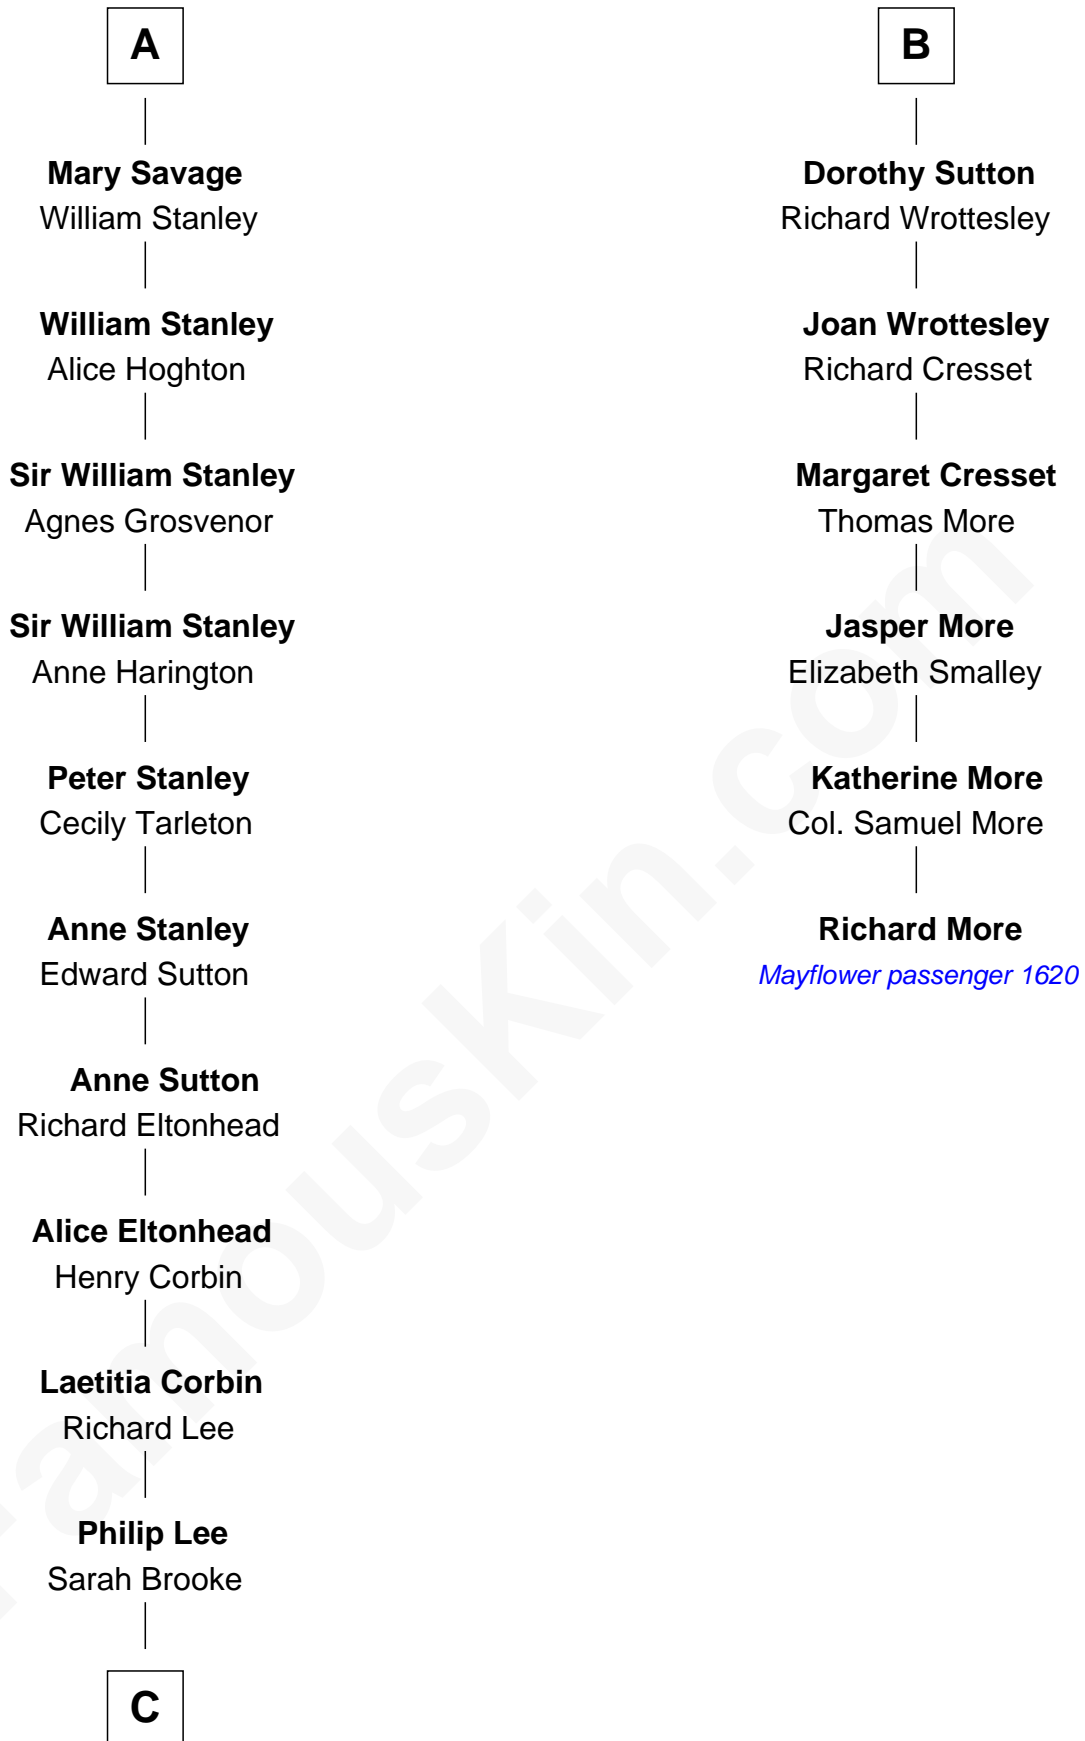

FamousKin.com Relationship Chart of

Thomas Sim Lee

2nd and 7th Governor of Maryland

12th cousin 6 times removed of

Richard More

(c1614 - c1696) Mayflower passenger 1620

MAYFLOWER

Sir Roger de Quincy

Helen of Galloway

C

—
Thomas Lee
Christiana Sim

—
Thomas Sim Lee
2nd and 7th Governor of Maryland

FamousKin.com