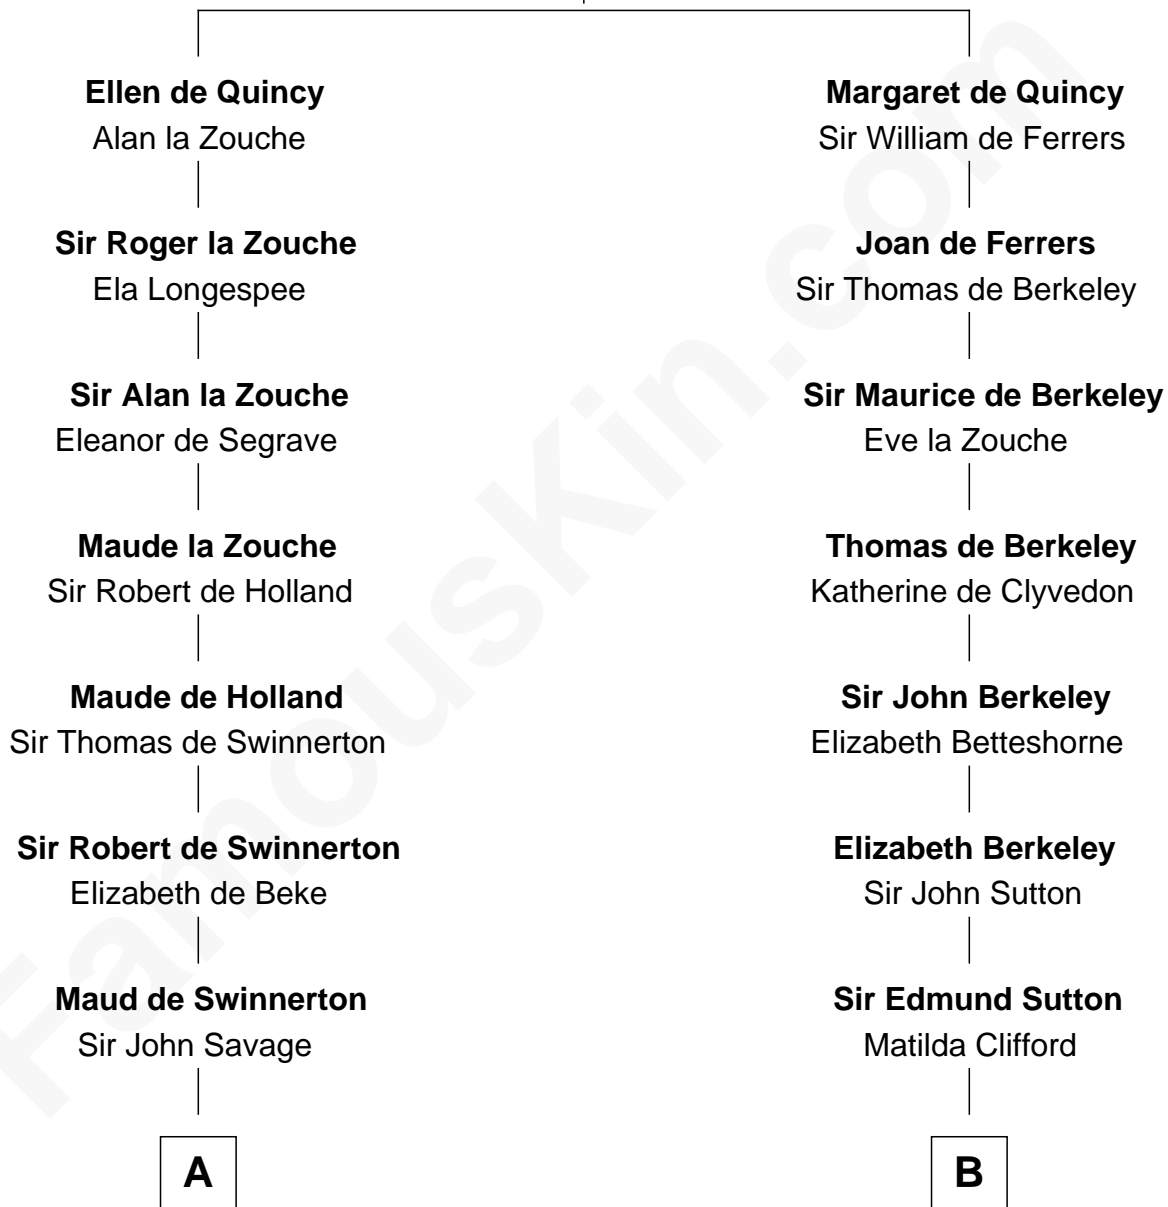

FamousKin.com Relationship Chart of

Thomas Sim Lee

2nd and 7th Governor of Maryland

12th cousin 6 times removed of

Richard More

(c1614 - c1696) Mayflower passenger 1620

MAYFLOWER

Sir Roger de Quincy

Helen of Galloway

C

—
Thomas Lee
Christiana Sim

—
Thomas Sim Lee
2nd and 7th Governor of Maryland

FamousKin.com