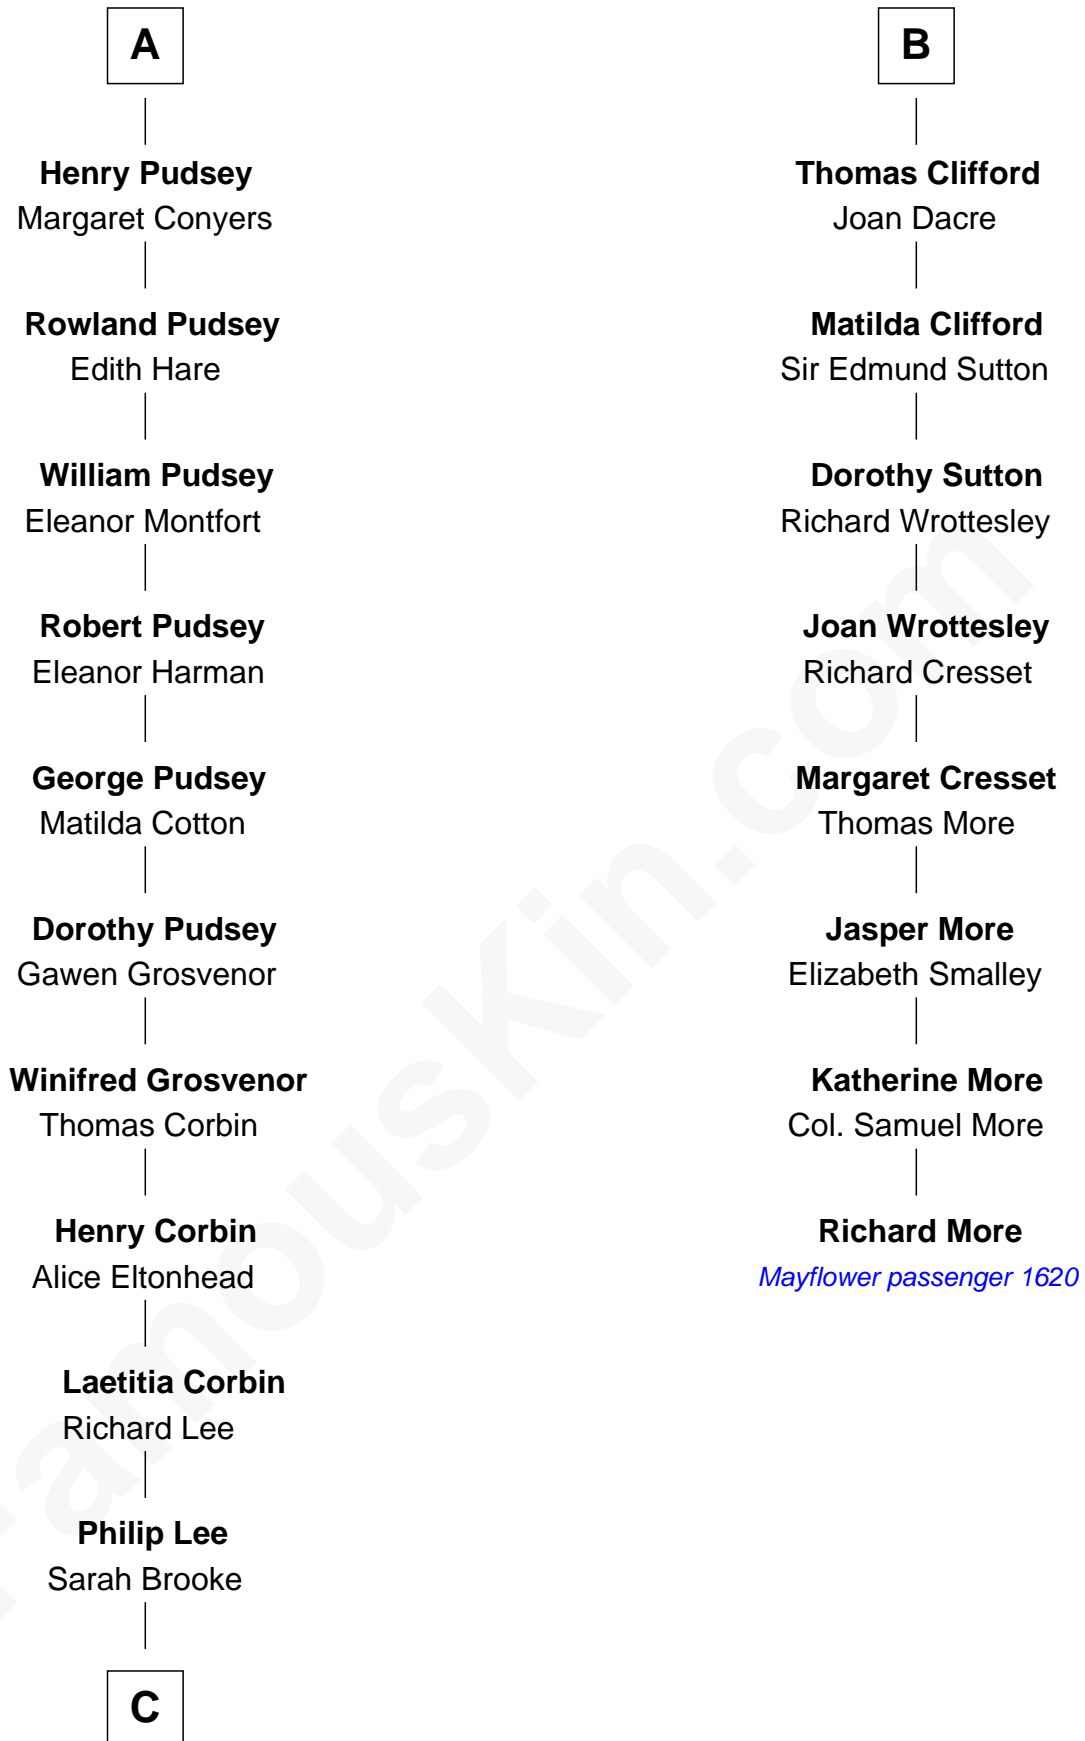

# FamousKin.com Relationship Chart of

**Thomas Sim Lee**

*2nd and 7th Governor of Maryland*

**14th cousin 4 times removed of**

**Richard More**

*(c1614 - c1696) Mayflower passenger 1620*

**MAYFLOWER**

**John Fitz Robert**

Isabel de Atholl

**Margaret Eure**

Sir John Pudsey

**Sir Ralph Pudsey**

Margaret Tunstall

**Sir John Pudsey**

Grace Hamerton

**A**

**Roger FitzJohn**

Isabel - - - - -

**Robert FitzRoger**

Margery la Zouche

**Euphemia de Clavering**

Sir Ranulph de Neville

**Sir Ralph de Neville**

Alice de Audley

**Margaret de Neville**

Sir Henry Percy

**Sir Henry Percy**

Elizabeth Mortimer

**Elizabeth Percy**

Sir John Clifford

**B**

**C**