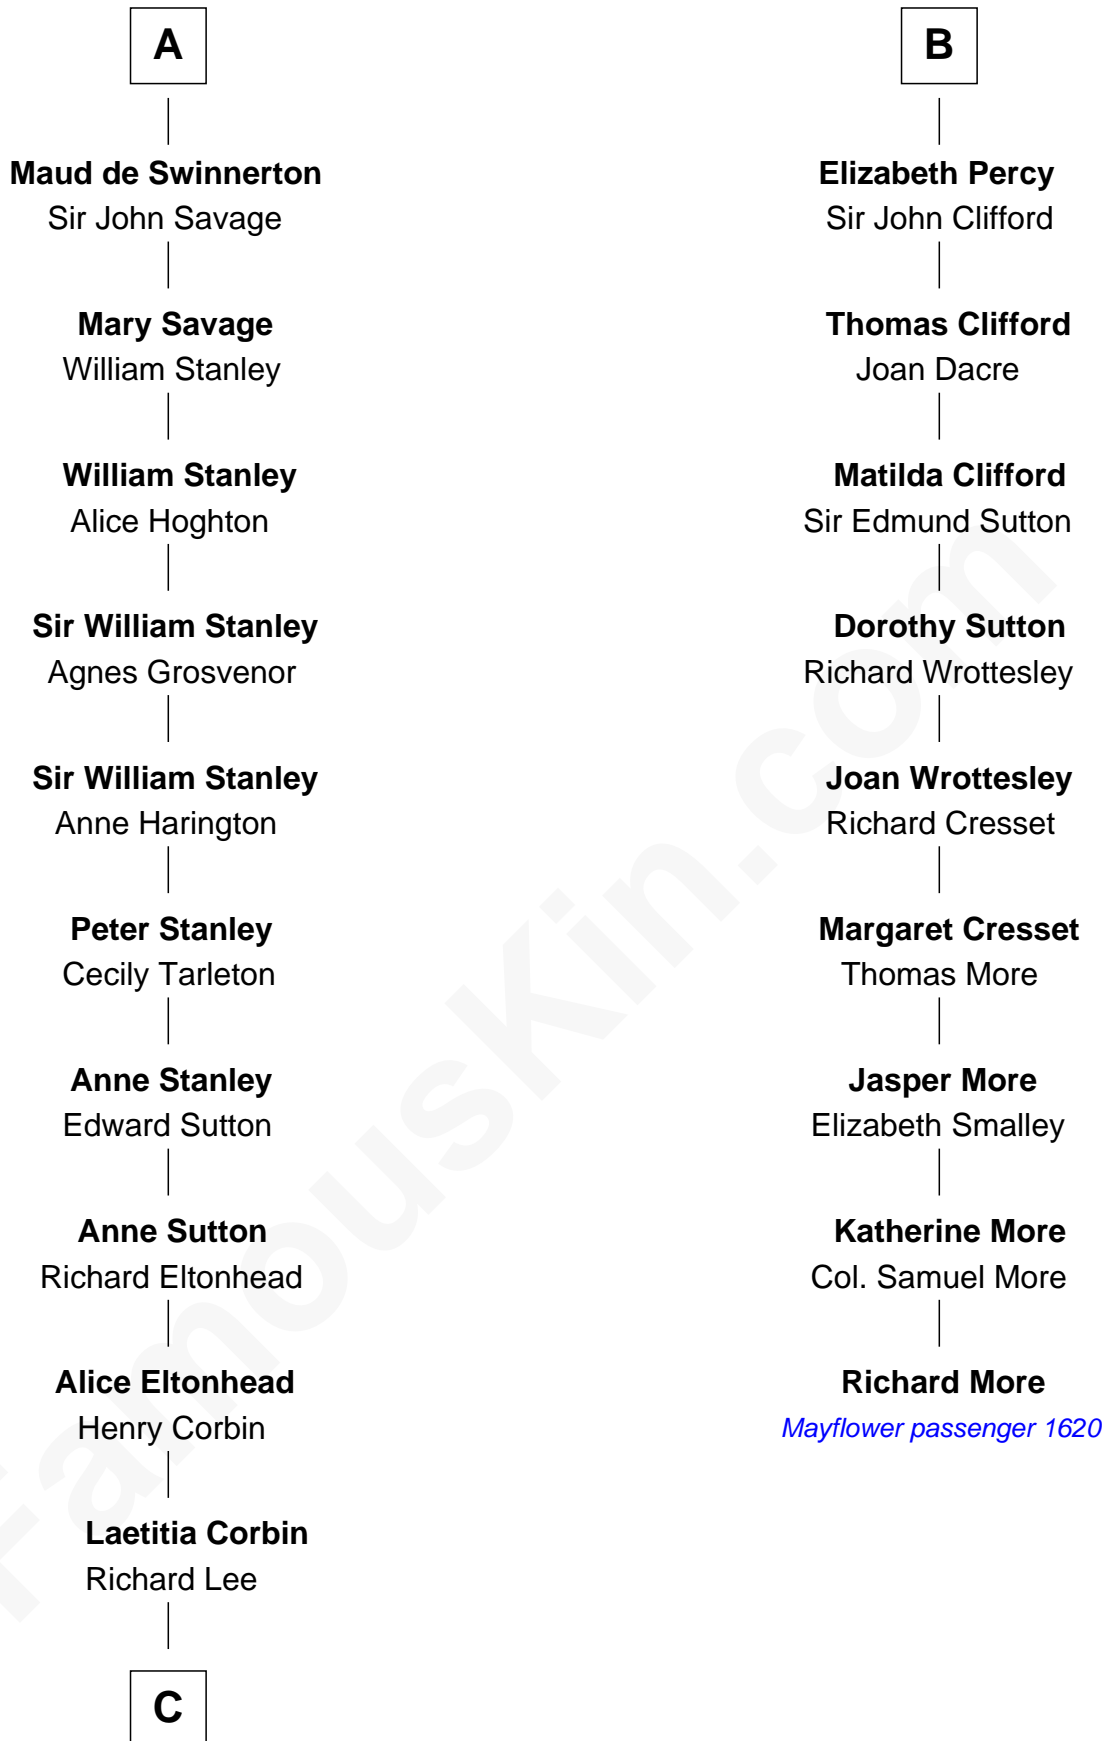

# FamousKin.com Relationship Chart of

**Thomas Sim Lee**

*2nd and 7th Governor of Maryland*

15th cousin 4 times removed of

**Richard More**

*(c1614 - c1696) Mayflower passenger 1620*

**MAYFLOWER**

**William FitzPatrick**

Eleonore de Vitre

**C**

Philip Lee  
Sarah Brooke

Thomas Lee  
Christiana Sim

Thomas Sim Lee  
*2nd and 7th Governor of Maryland*

FamousKin.com