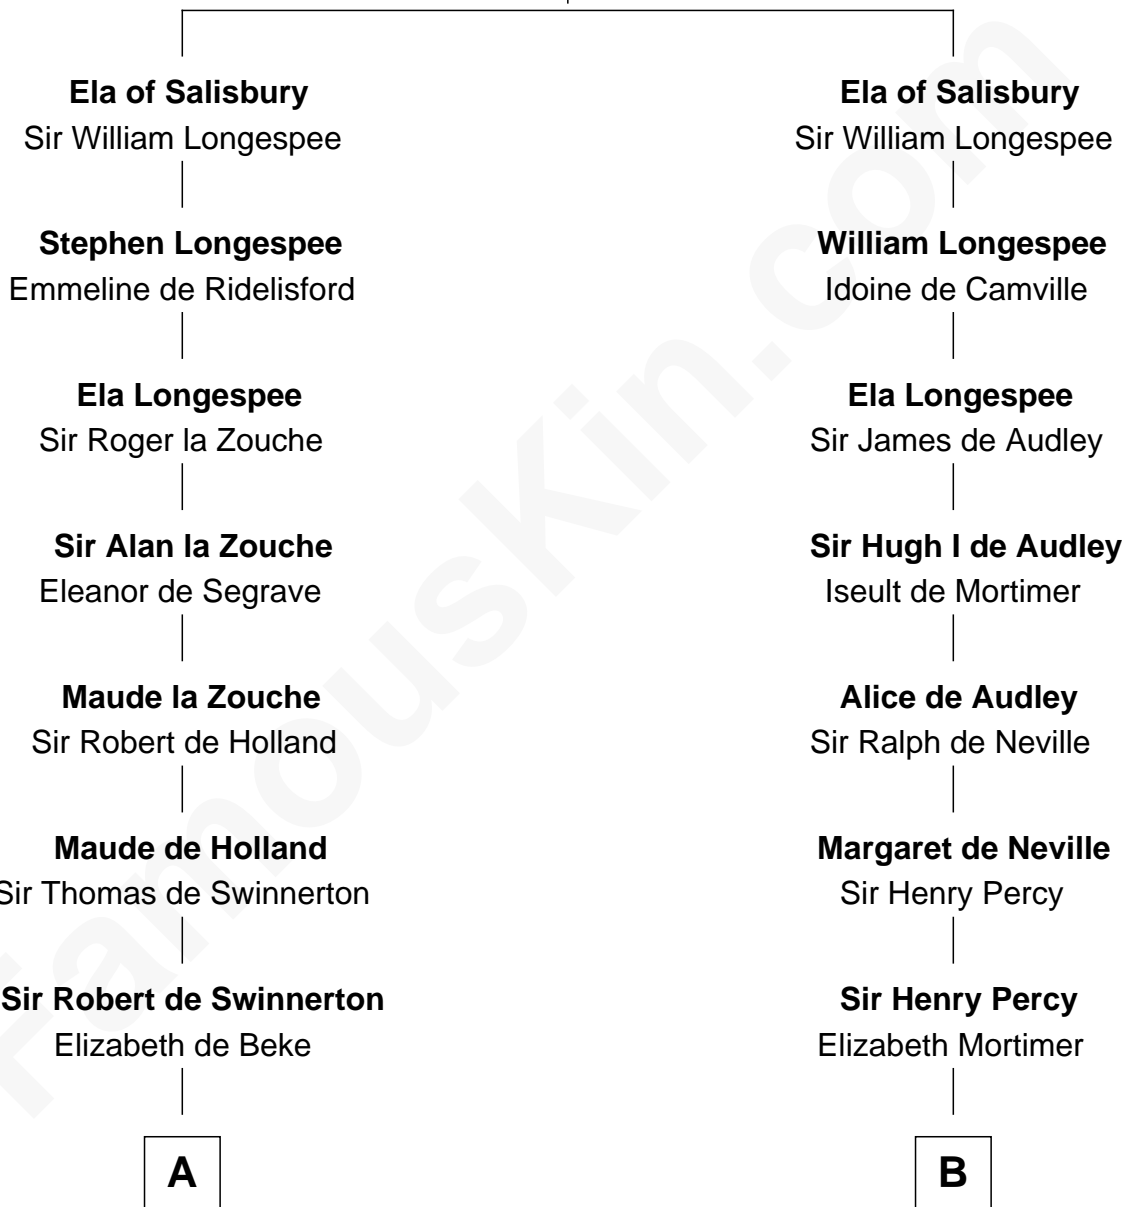

# FamousKin.com Relationship Chart of

**Thomas Sim Lee**

*2nd and 7th Governor of Maryland*

15th cousin 4 times removed of

**Richard More**

*(c1614 - c1696) Mayflower passenger 1620*

**MAYFLOWER**

**William FitzPatrick**

Eleonore de Vitre

**C**

Philip Lee  
Sarah Brooke

Thomas Lee  
Christiana Sim

Thomas Sim Lee  
*2nd and 7th Governor of Maryland*

FamousKin.com