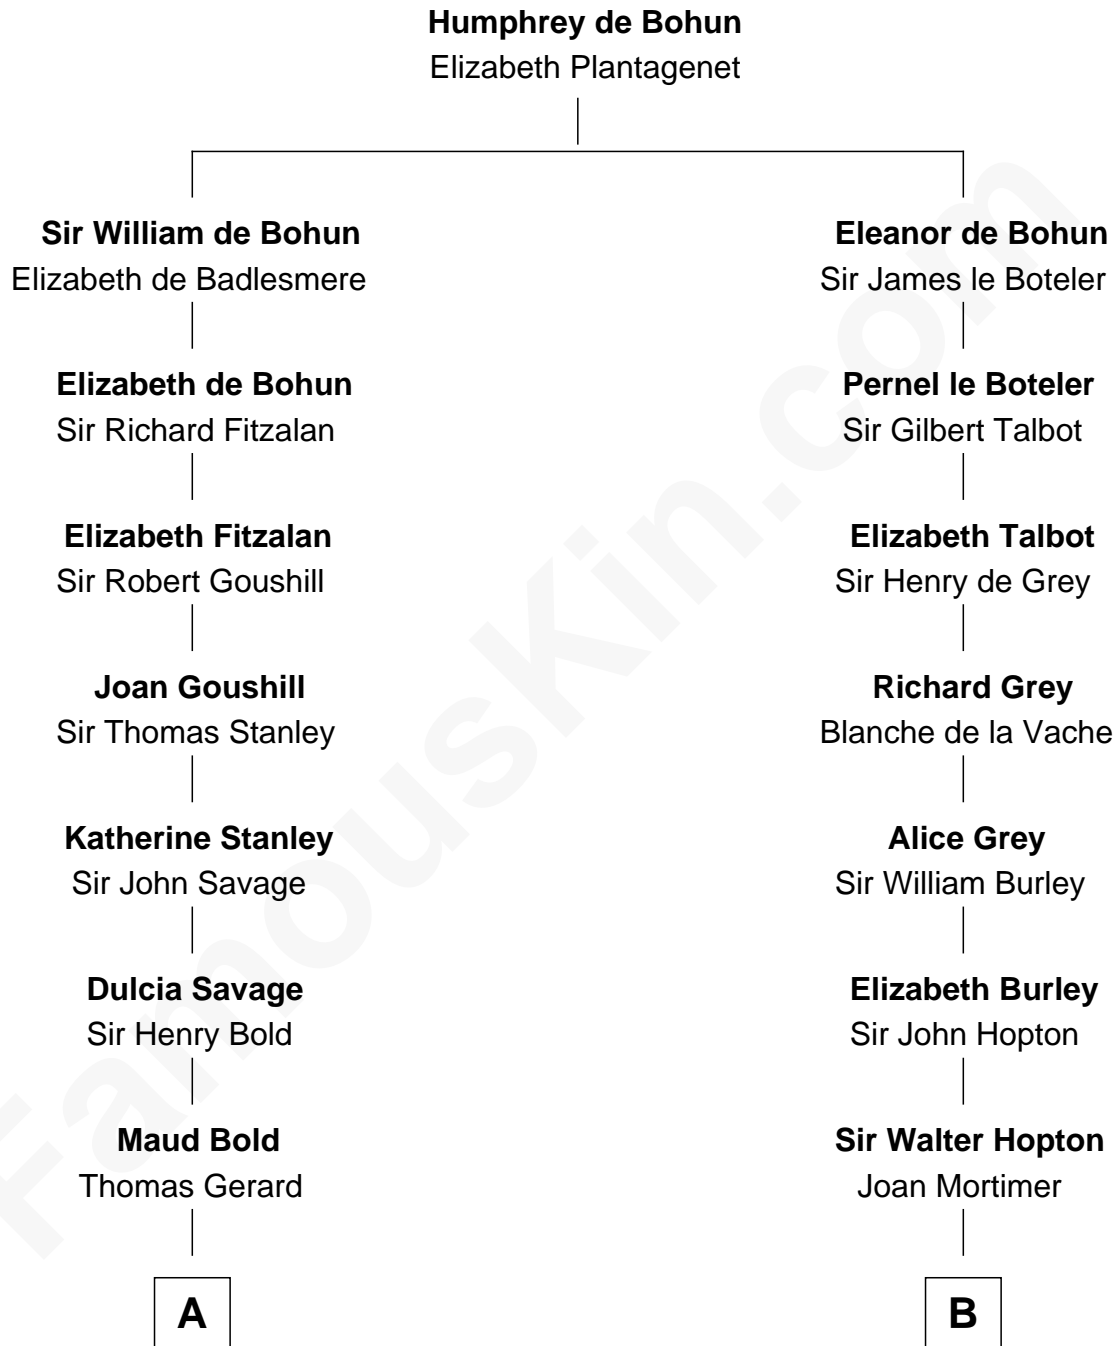

FamousKin.com Relationship Chart of

Thomas Sim Lee

2nd and 7th Governor of Maryland

14th cousin of

Richard More

(c1614 - c1696) Mayflower passenger 1620

MAYFLOWER

A