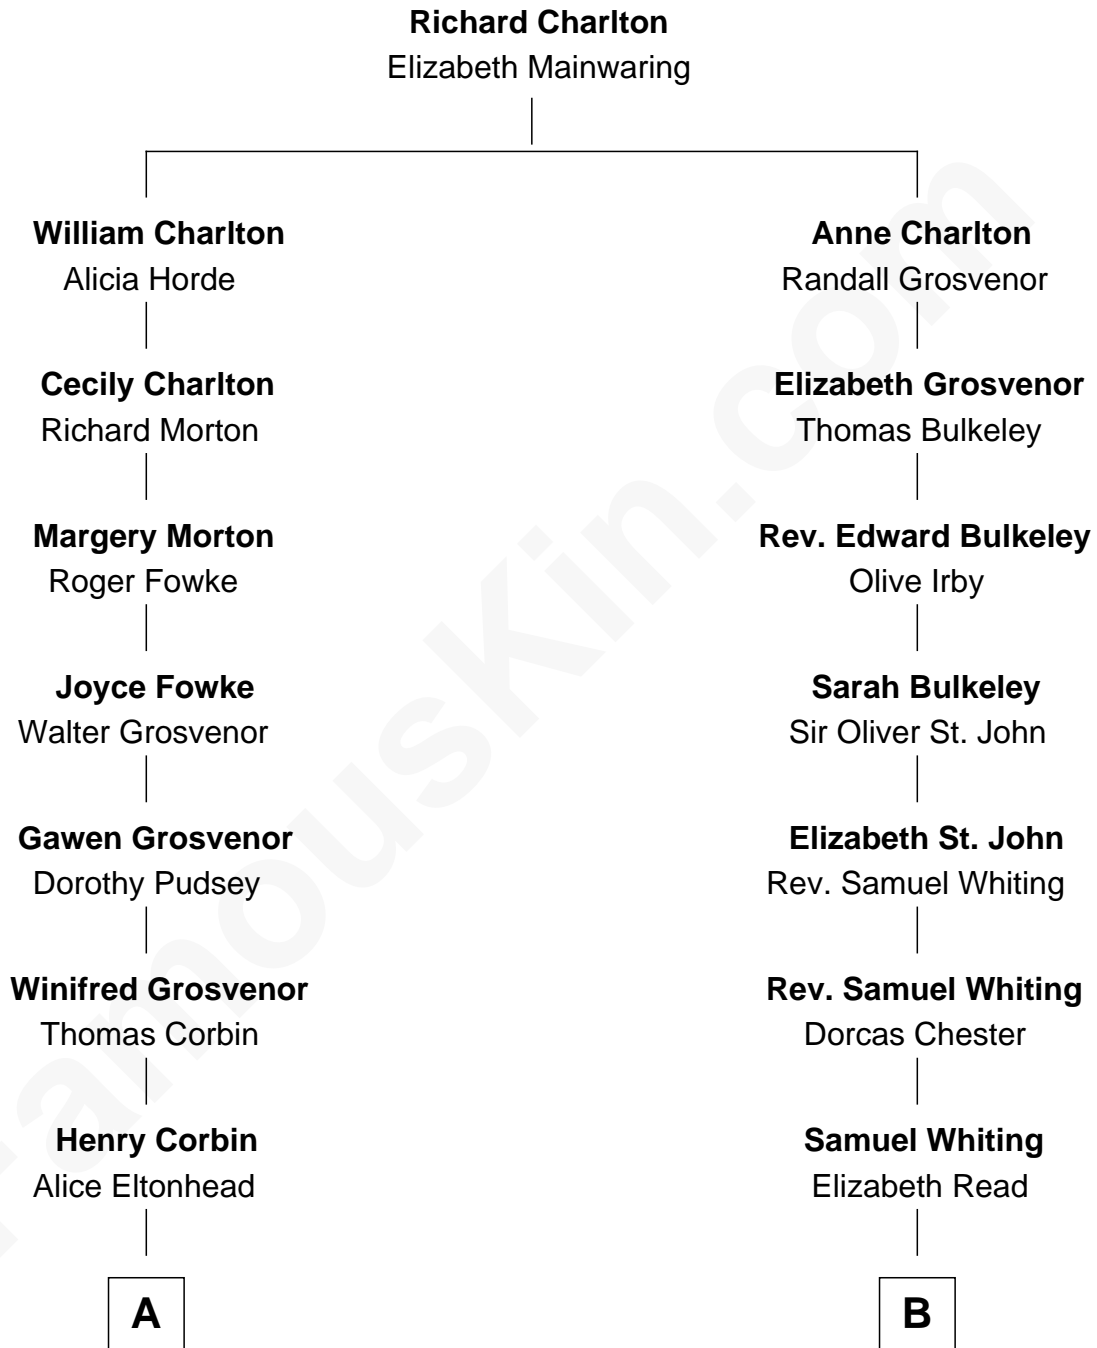

FamousKin.com Relationship Chart of

Thomas Sim Lee

2nd and 7th Governor of Maryland

10th cousin 3 times removed of

Calvin Coolidge

30th U.S. President

A

Laetitia Corbin

Richard Lee

Philip Lee

Sarah Brooke

Thomas Lee

Christiana Sim

Thomas Sim Lee

2nd and 7th Governor of Maryland

B

Katherine Whiting

John Lane

Susanna Lane

Nathaniel Davis

Nathaniel Davis

Lydia Harwood

Mary Davis

John Dunlap Moor