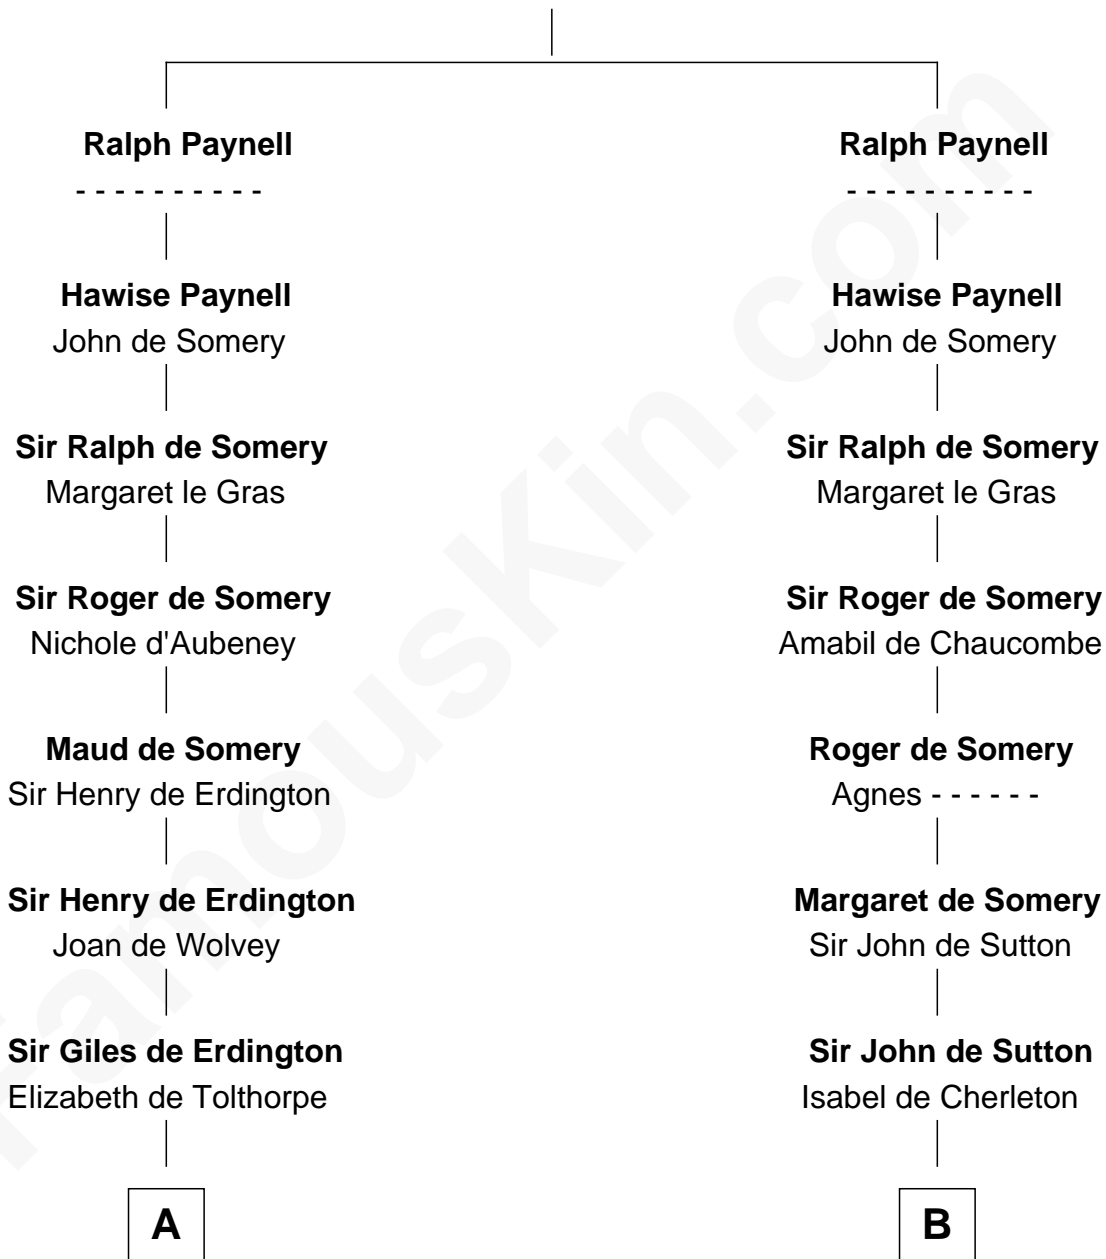

# FamousKin.com Relationship Chart of

**Thomas Sim Lee**

*2nd and 7th Governor of Maryland*

21st cousin of

**Bathsheba (Ruggles) Spooner**

*First woman executed for murder in U.S. by non-British government*

**Fulk Paynel**

**C**

**Henry Corbin**  
Alice Eltonhead

**Laetitia Corbin**  
Richard Lee

**Philip Lee**  
Sarah Brooke

**Thomas Lee**  
Christiana Sim

**Thomas Sim Lee**  
*2nd and 7th Governor of Maryland*

**D**

**Mercy Dudley**  
Rev. John Woodbridge

**Martha Woodbridge**  
Samuel Ruggles

**Rev. Timothy Ruggles**  
Mary White

**Timothy Dwight Ruggles**  
Bathsheba Bourne

**Bathsheba (Ruggles) Spooner**  
*First Woman Executed in U.S.*