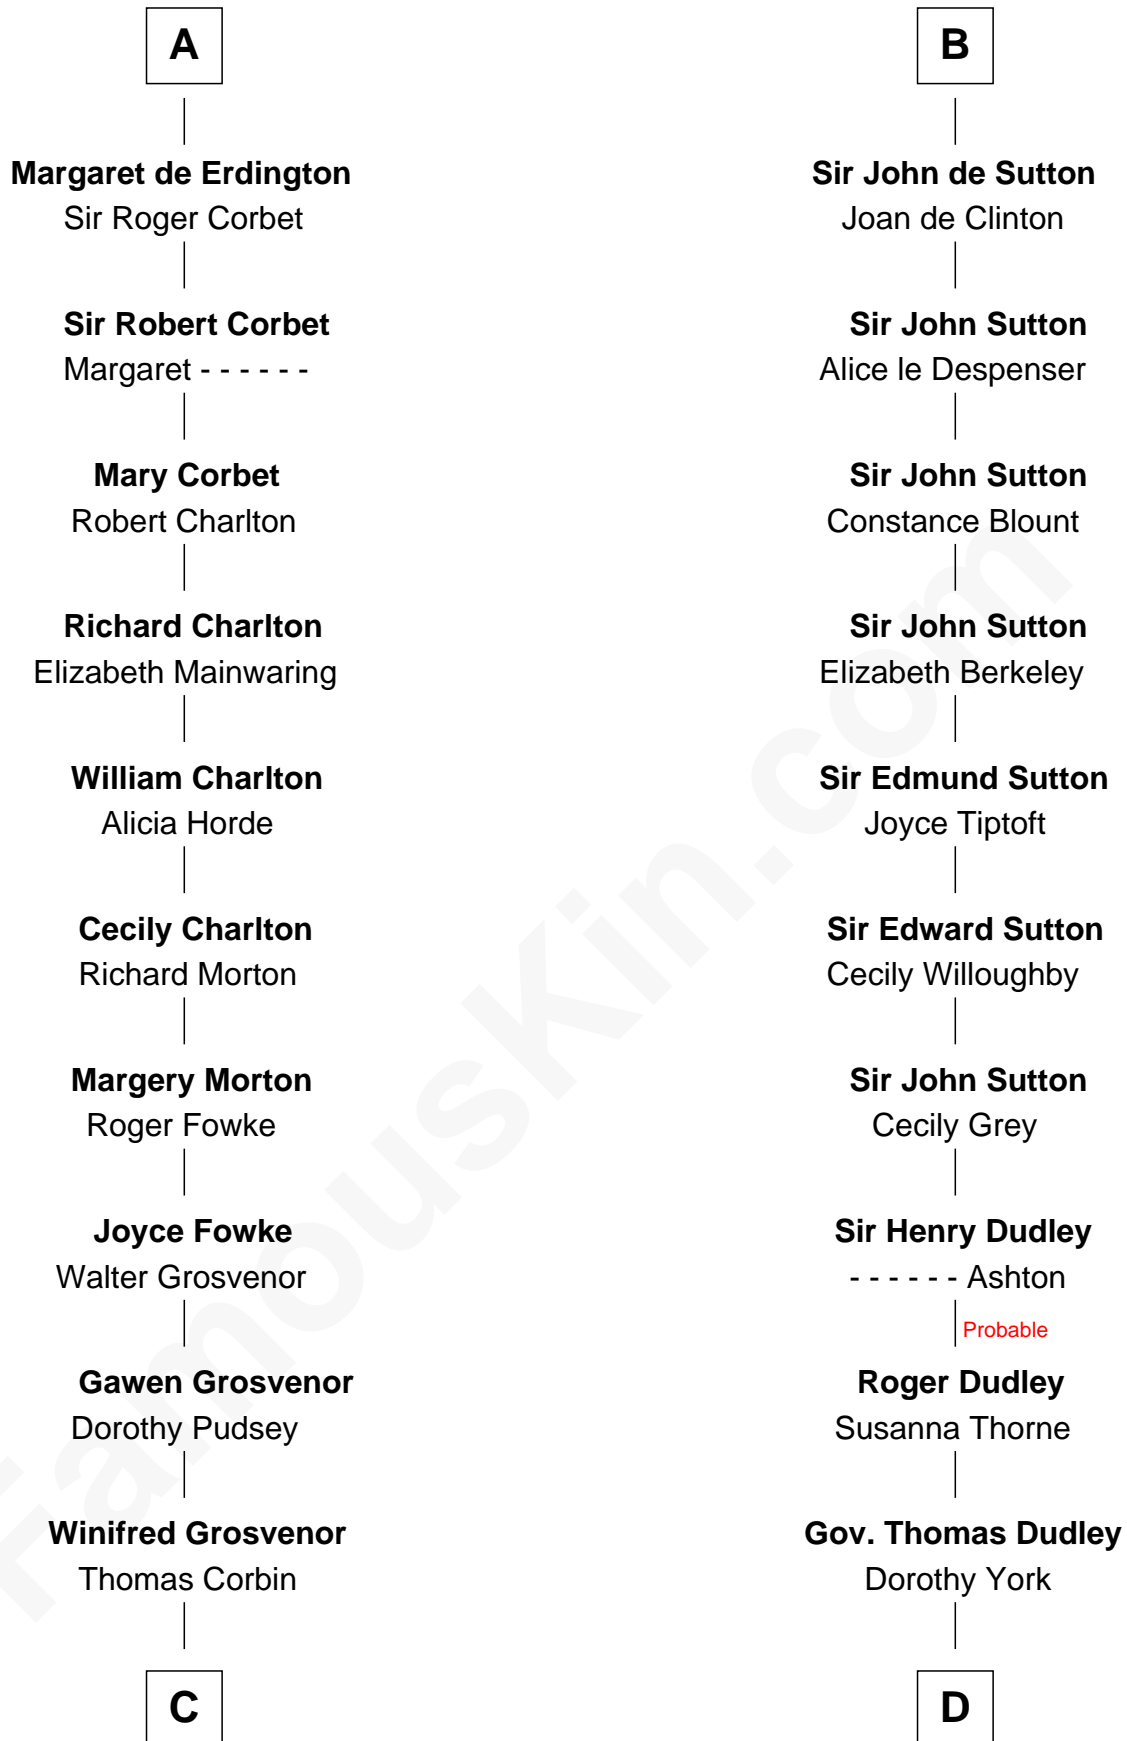

# FamousKin.com Relationship Chart of

**Thomas Sim Lee**

*2nd and 7th Governor of Maryland*

21st cousin of

**Bathsheba (Ruggles) Spooner**

*First woman executed for murder in U.S. by non-British government*

**Fulk Paynel**

**C**

**Henry Corbin**  
Alice Eltonhead

**Laetitia Corbin**  
Richard Lee

**Philip Lee**  
Sarah Brooke

**Thomas Lee**  
Christiana Sim

**Thomas Sim Lee**  
*2nd and 7th Governor of Maryland*

**D**

**Mercy Dudley**  
Rev. John Woodbridge

**Martha Woodbridge**  
Samuel Ruggles

**Rev. Timothy Ruggles**  
Mary White

**Timothy Dwight Ruggles**  
Bathsheba Bourne

**Bathsheba (Ruggles) Spooner**  
*First Woman Executed in U.S.*