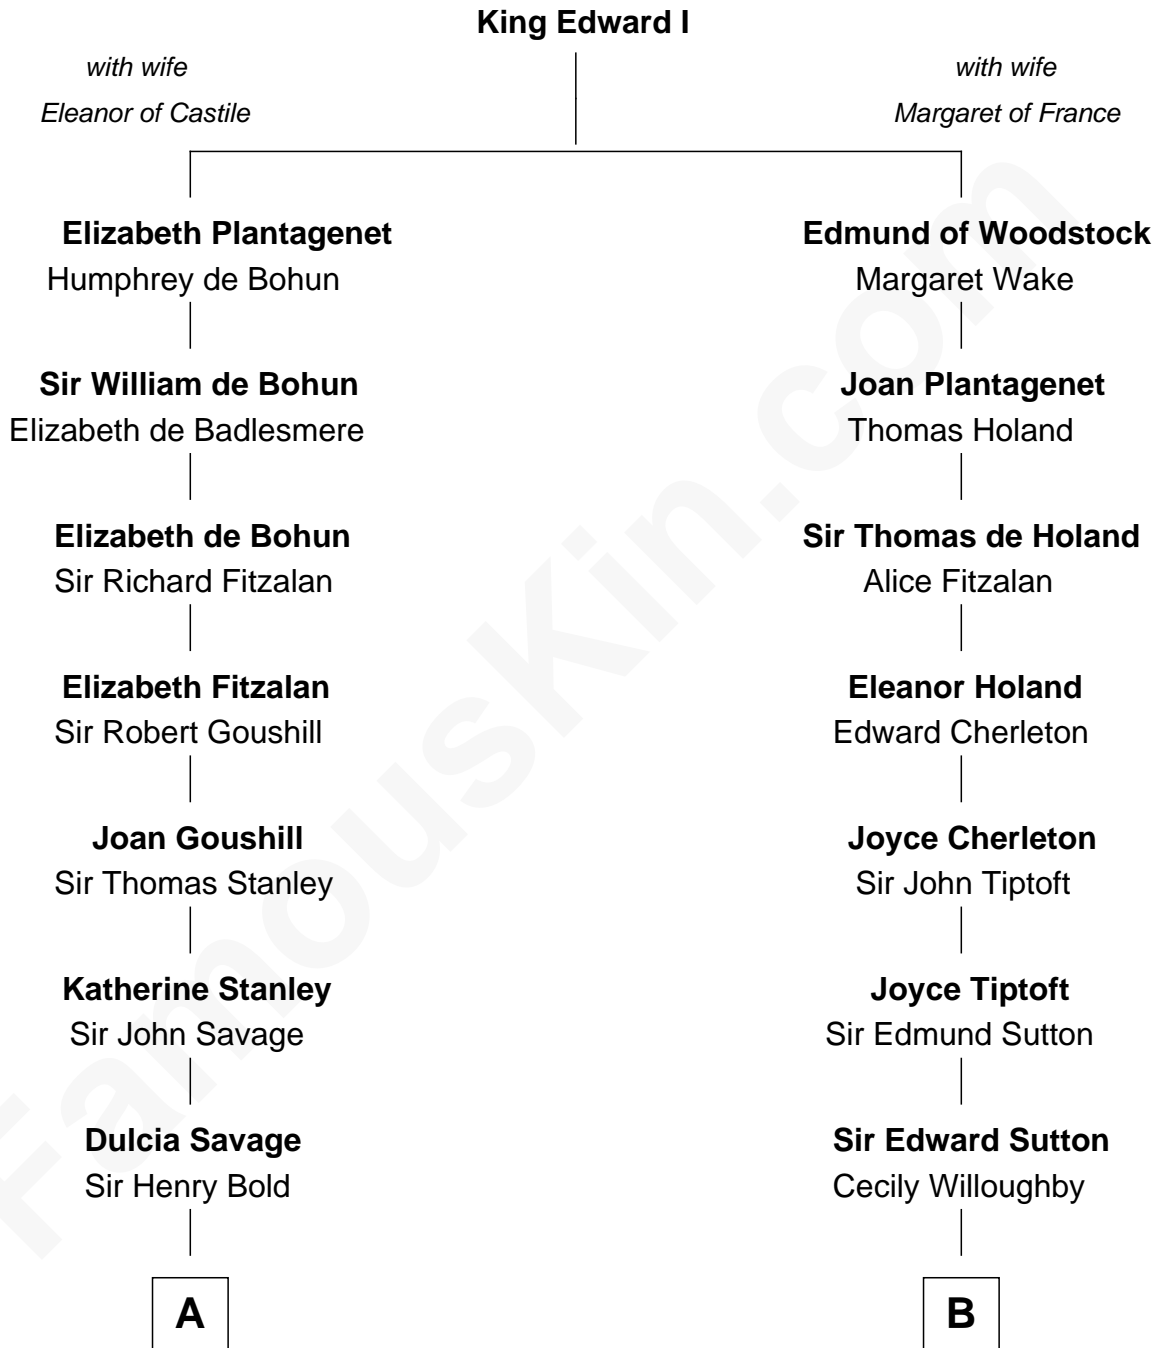

FamousKin.com Relationship Chart of

Thomas Sim Lee

2nd and 7th Governor of Maryland

15th cousin of

Bathsheba (Ruggles) Spooner

First woman executed for murder in U.S. by non-British government

A

Maud Bold
Thomas Gerard

Rev. Timothy Ruggles
Mary White

Timothy Dwight Ruggles
Bathsheba Bourne

Bathsheba (Ruggles) Spooner

First Woman Executed in U.S.