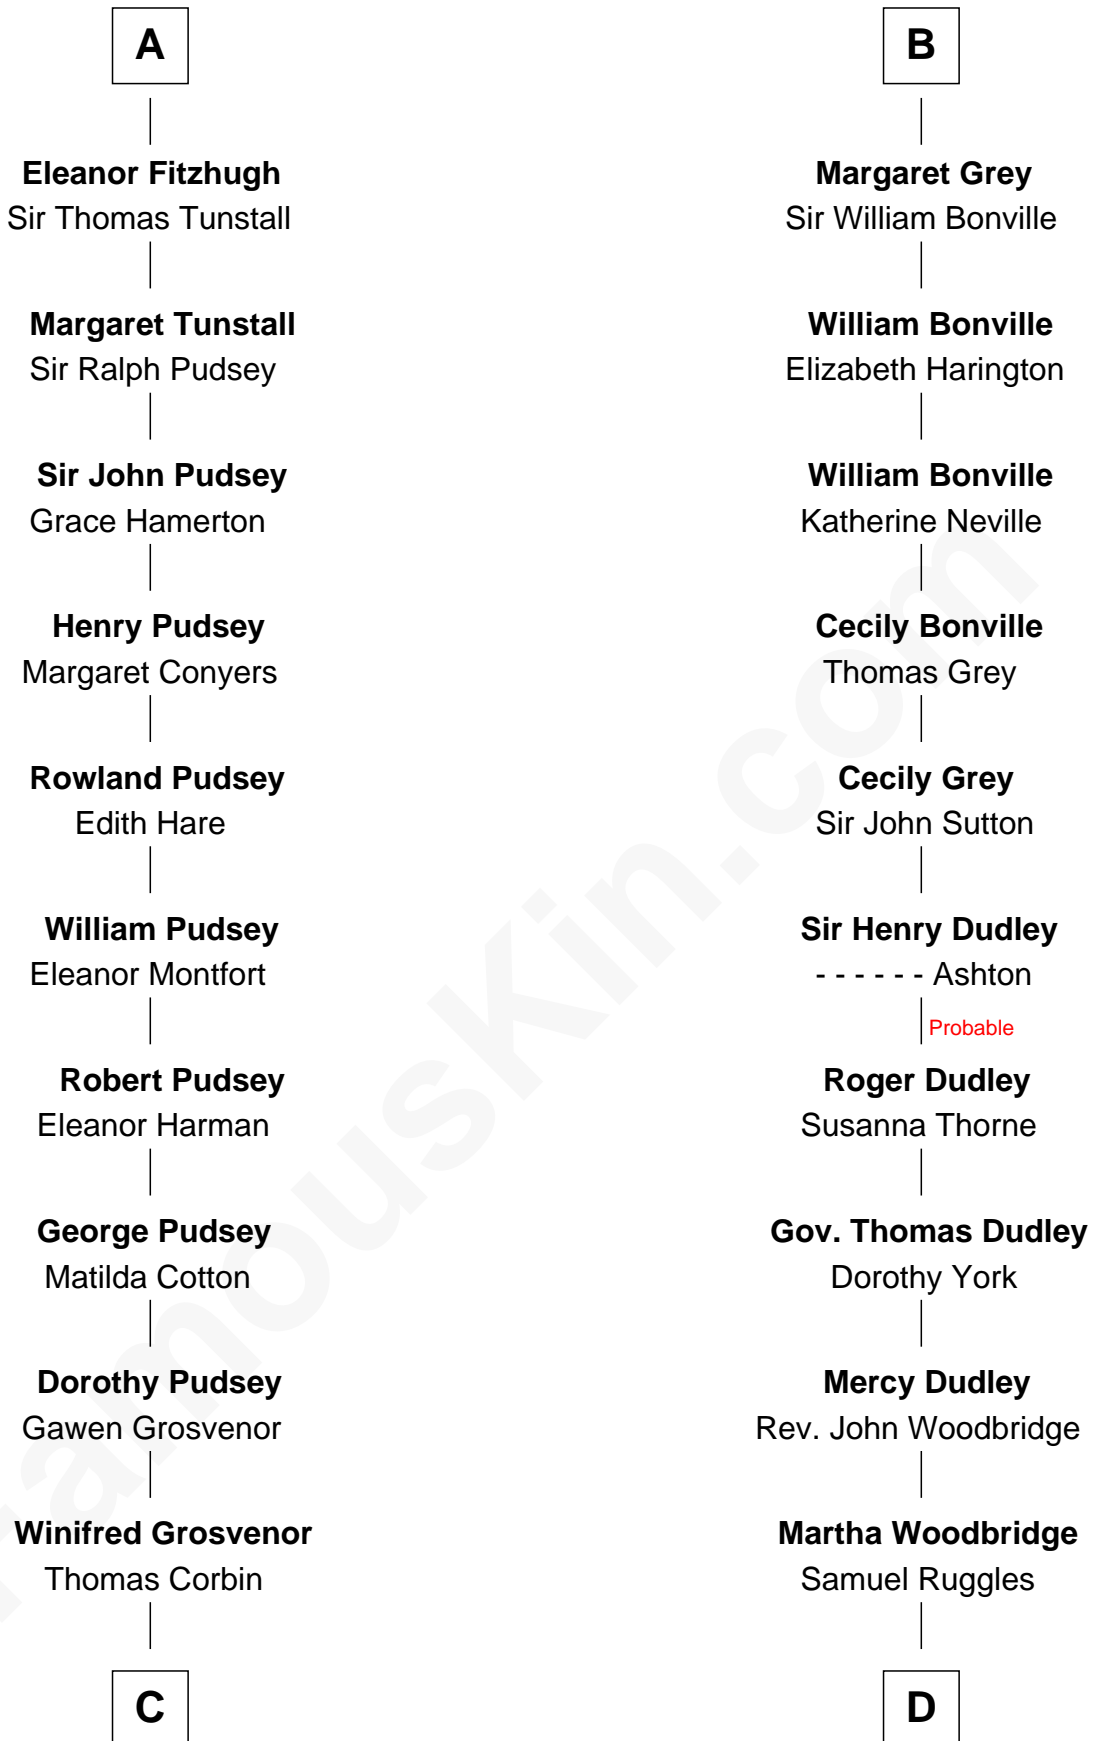

FamousKin.com

Relationship Chart of

Thomas Sim Lee

2nd and 7th Governor of Maryland

19th cousin 2 times removed of

Bathsheba (Ruggles) Spooner

First woman executed for murder in U.S. by non-British government

Timothy Dwight Ruggles
Bathsheba Bourne

Bathsheba (Ruggles) Spooner
First Woman Executed in U.S.

FamousKin.com