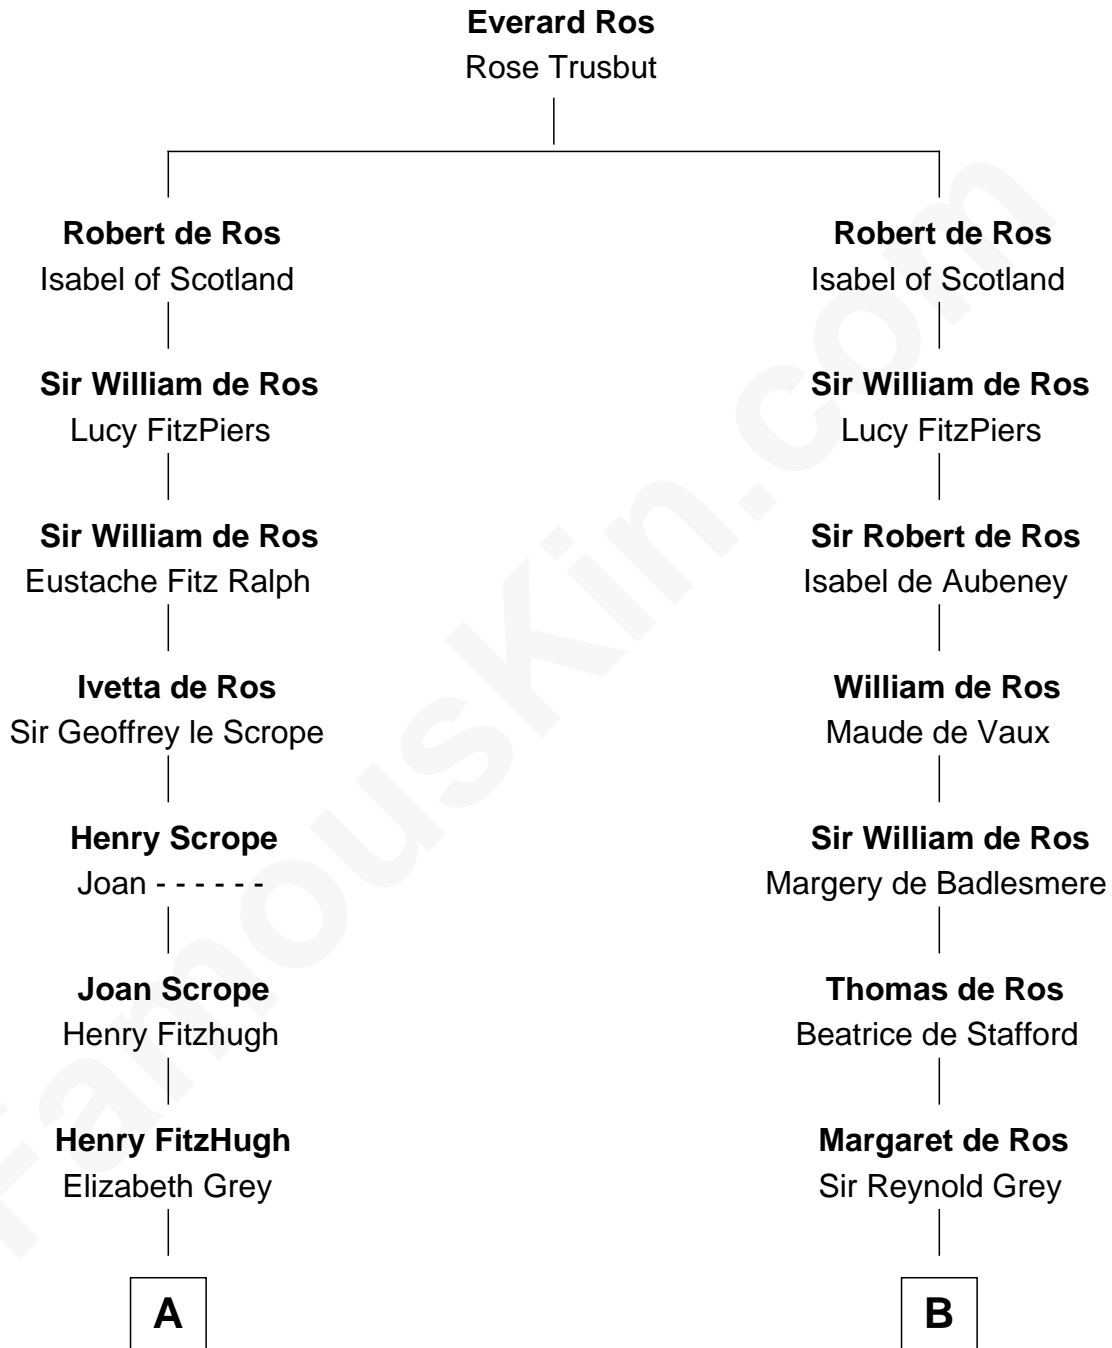

FamousKin.com

Relationship Chart of

Thomas Sim Lee

2nd and 7th Governor of Maryland

19th cousin 2 times removed of

Bathsheba (Ruggles) Spooner

First woman executed for murder in U.S. by non-British government

Timothy Dwight Ruggles
Bathsheba Bourne

Bathsheba (Ruggles) Spooner
First Woman Executed in U.S.

FamousKin.com