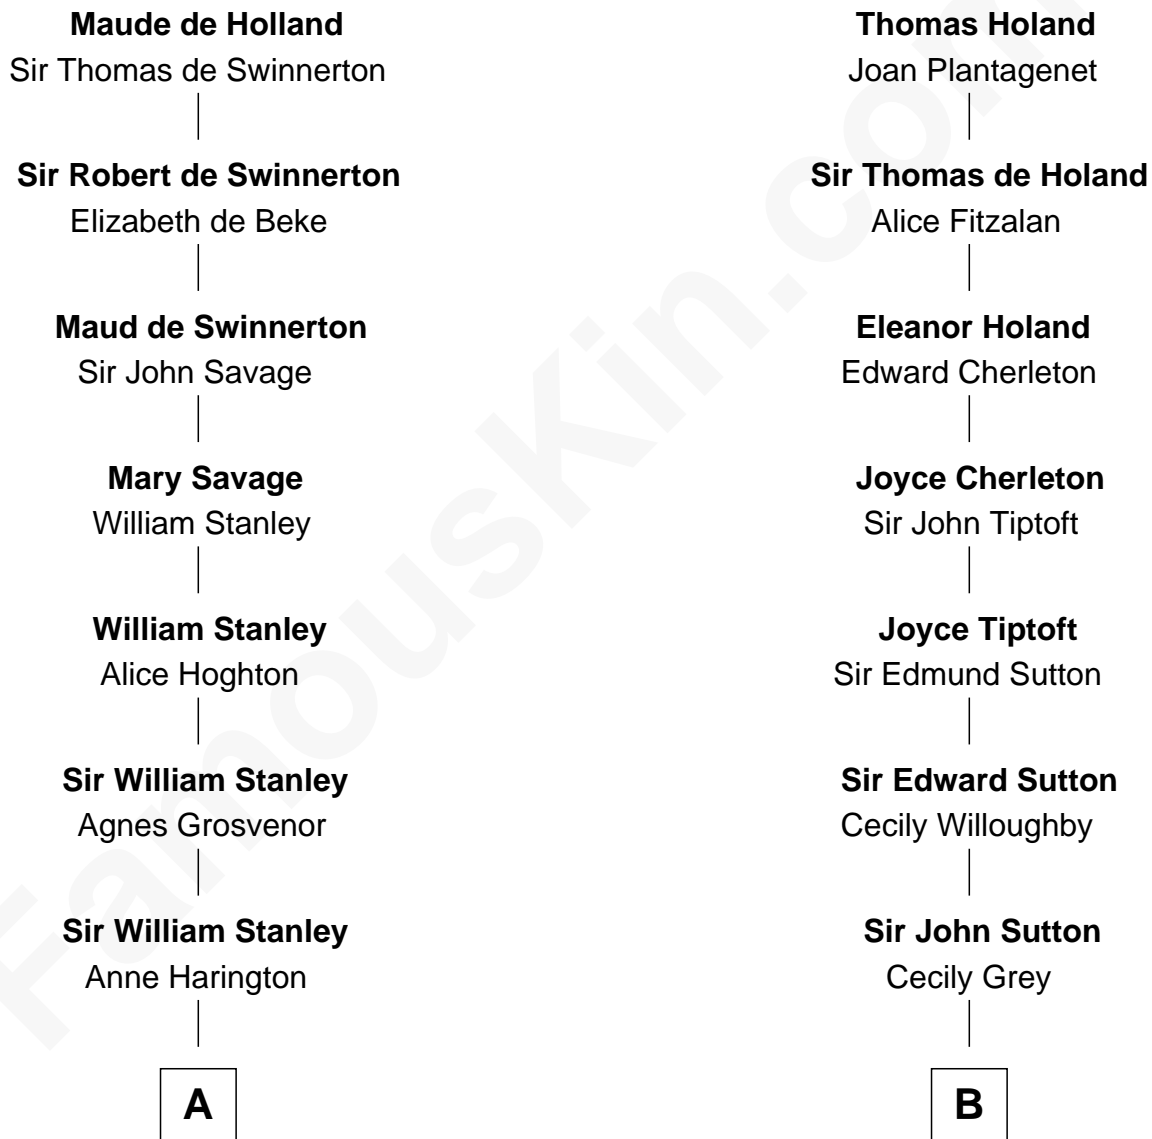

## Relationship Chart of

**Thomas Sim Lee**

*2nd and 7th Governor of Maryland*

14th cousin of

**Bathsheba (Ruggles) Spooner**

*First woman executed for murder in U.S. by non-British government*

**Sir Robert de Holland**

Maude la Zouche

**A**

**Peter Stanley**  
Cecily Tarleton

**Anne Stanley**  
Edward Sutton

**Anne Sutton**  
Richard Eltonhead

**Alice Eltonhead**  
Henry Corbin

**Laetitia Corbin**  
Richard Lee

**Philip Lee**  
Sarah Brooke