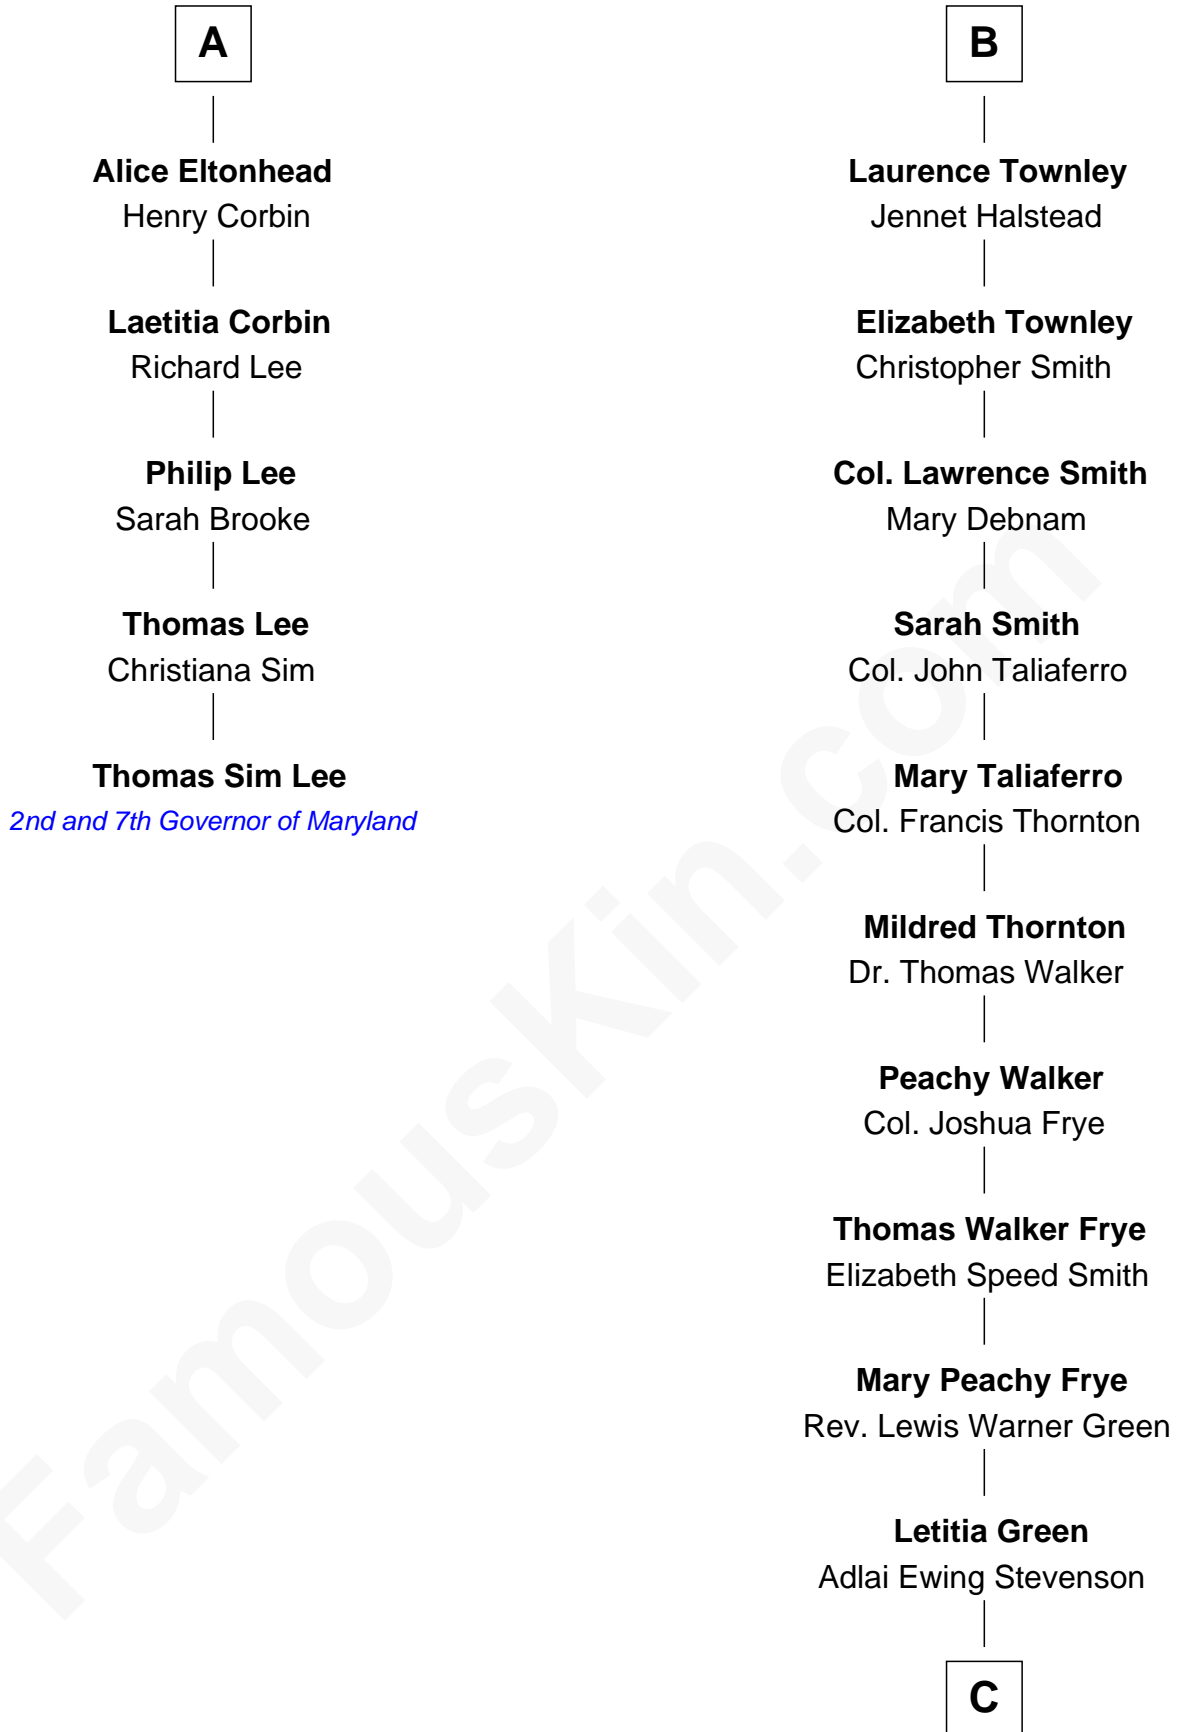

FamousKin.com Relationship Chart of

Thomas Sim Lee

2nd and 7th Governor of Maryland

11th cousin 7 times removed of

Adlai Stevenson II

31st Governor of Illinois

Sir Nicholas Harington

Isabel English

Richard Sherburne

Richard Sherburne

Alice Hamerton

Isabel Sherburne

John Townley

Laurence Townley

Henry Townley

Laurence Townley

Hellen Hesketh

Laurence Townley

Margaret Hartley

B

C

Lewis Green Stevenson

Helen Louise Davis

Adlai Stevenson II