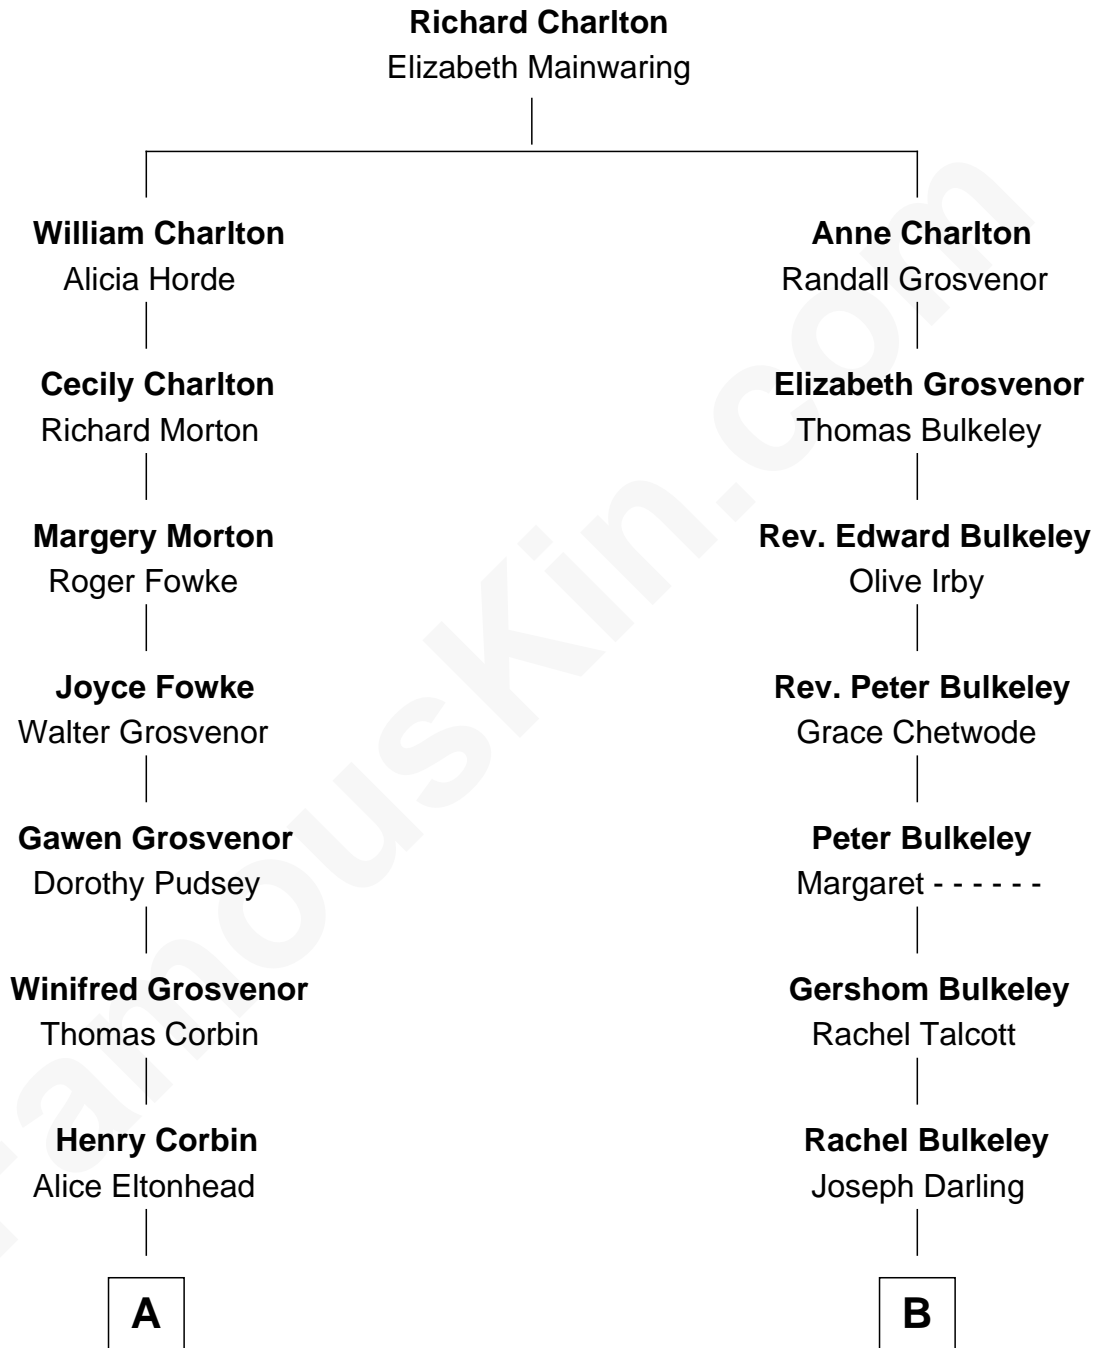

# FamousKin.com Relationship Chart of

**Thomas Sim Lee**

*2nd and 7th Governor of Maryland*

**10th cousin 2 times removed of**

**Norman Rockwell**

*American Artist*

**A**

**Laetitia Corbin**

Richard Lee

**Philip Lee**

Sarah Brooke

**Thomas Lee**

Christiana Sim

**Thomas Sim Lee**

*2nd and 7th Governor of Maryland*

**B**

**Joseph Darling**

Mary Street

**Rachel Darling**

Runa Rockwell

**Samuel Darling Rockwell**

Orilla Janes Sherman

**John William Rockwell**

Phebe Boyce Waring