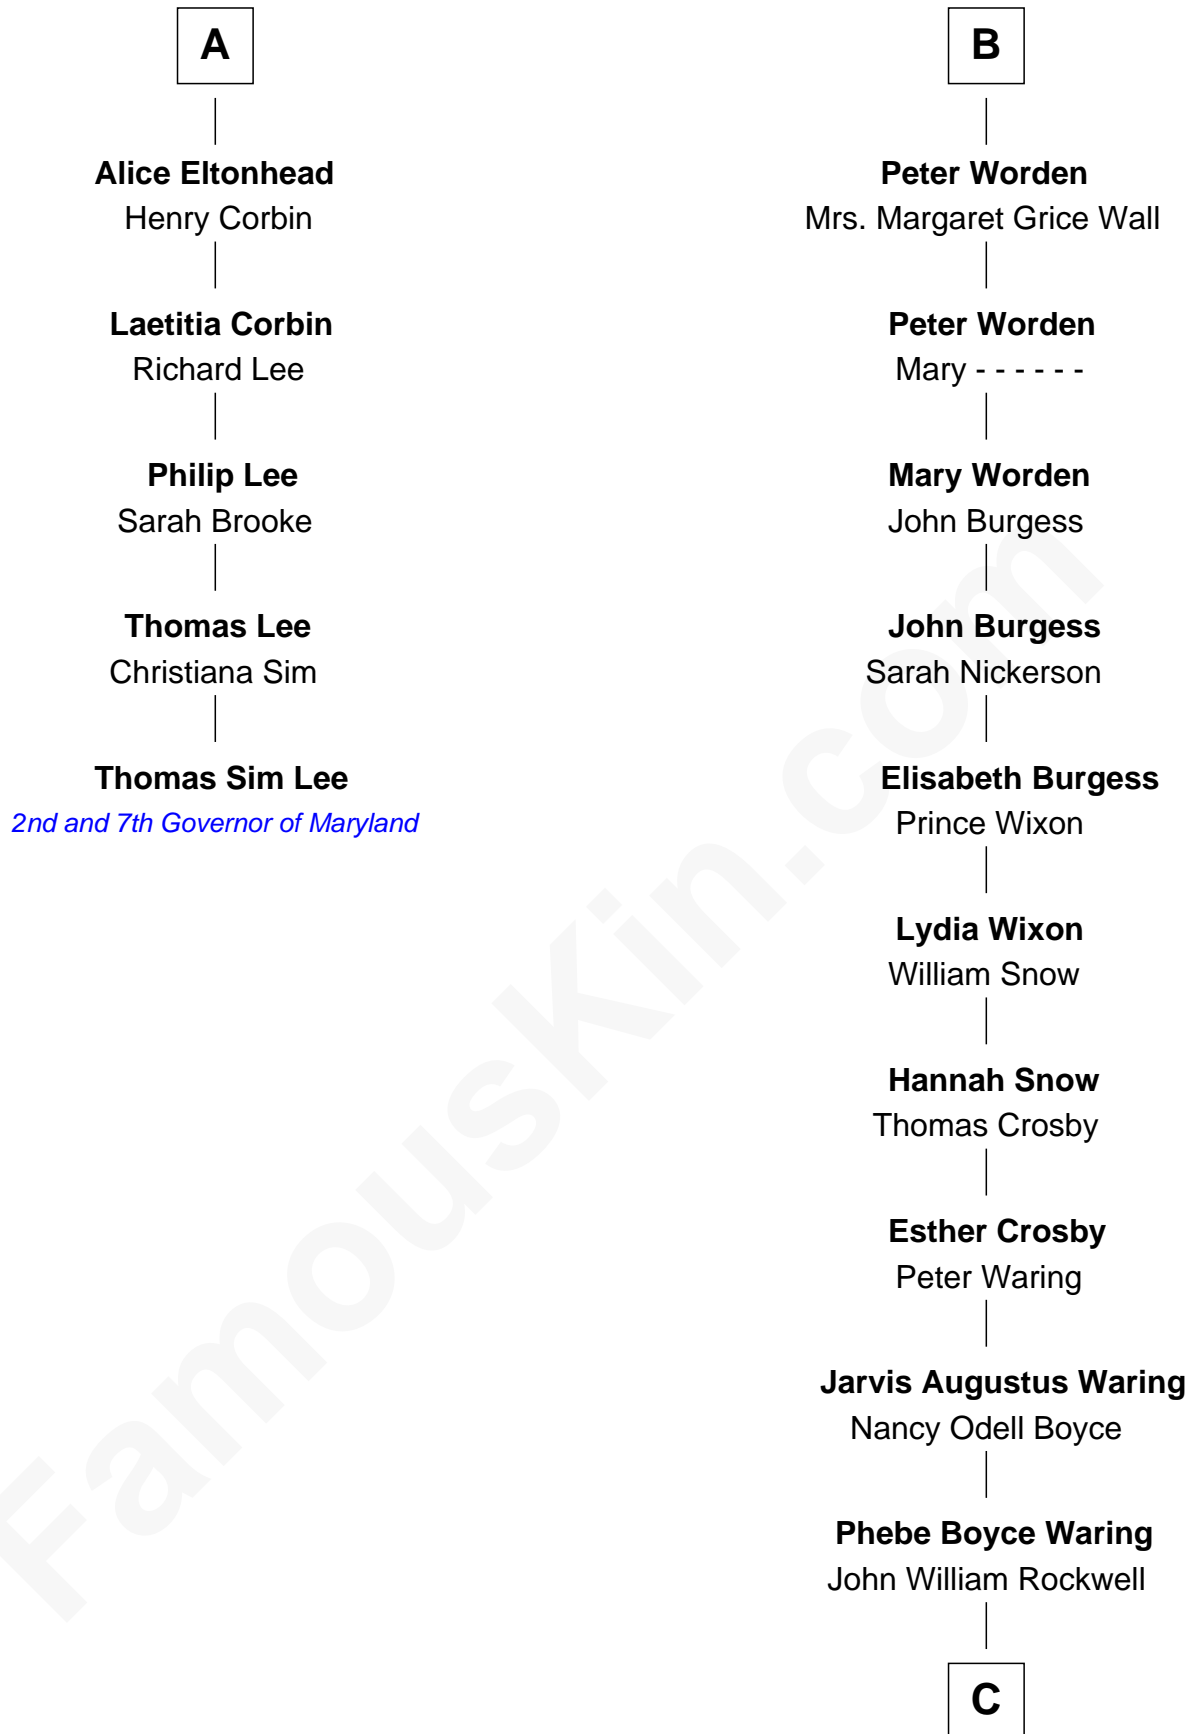

FamousKin.com

Relationship Chart of

Thomas Sim Lee

2nd and 7th Governor of Maryland

11th cousin 7 times removed of

Norman Rockwell

American Artist

Sir Nicholas Harington

Isabel English

C

—
Jarvis Waring Rockwell

Anne Mary Hill

—
Norman Rockwell

American Artist

FamousKin.com