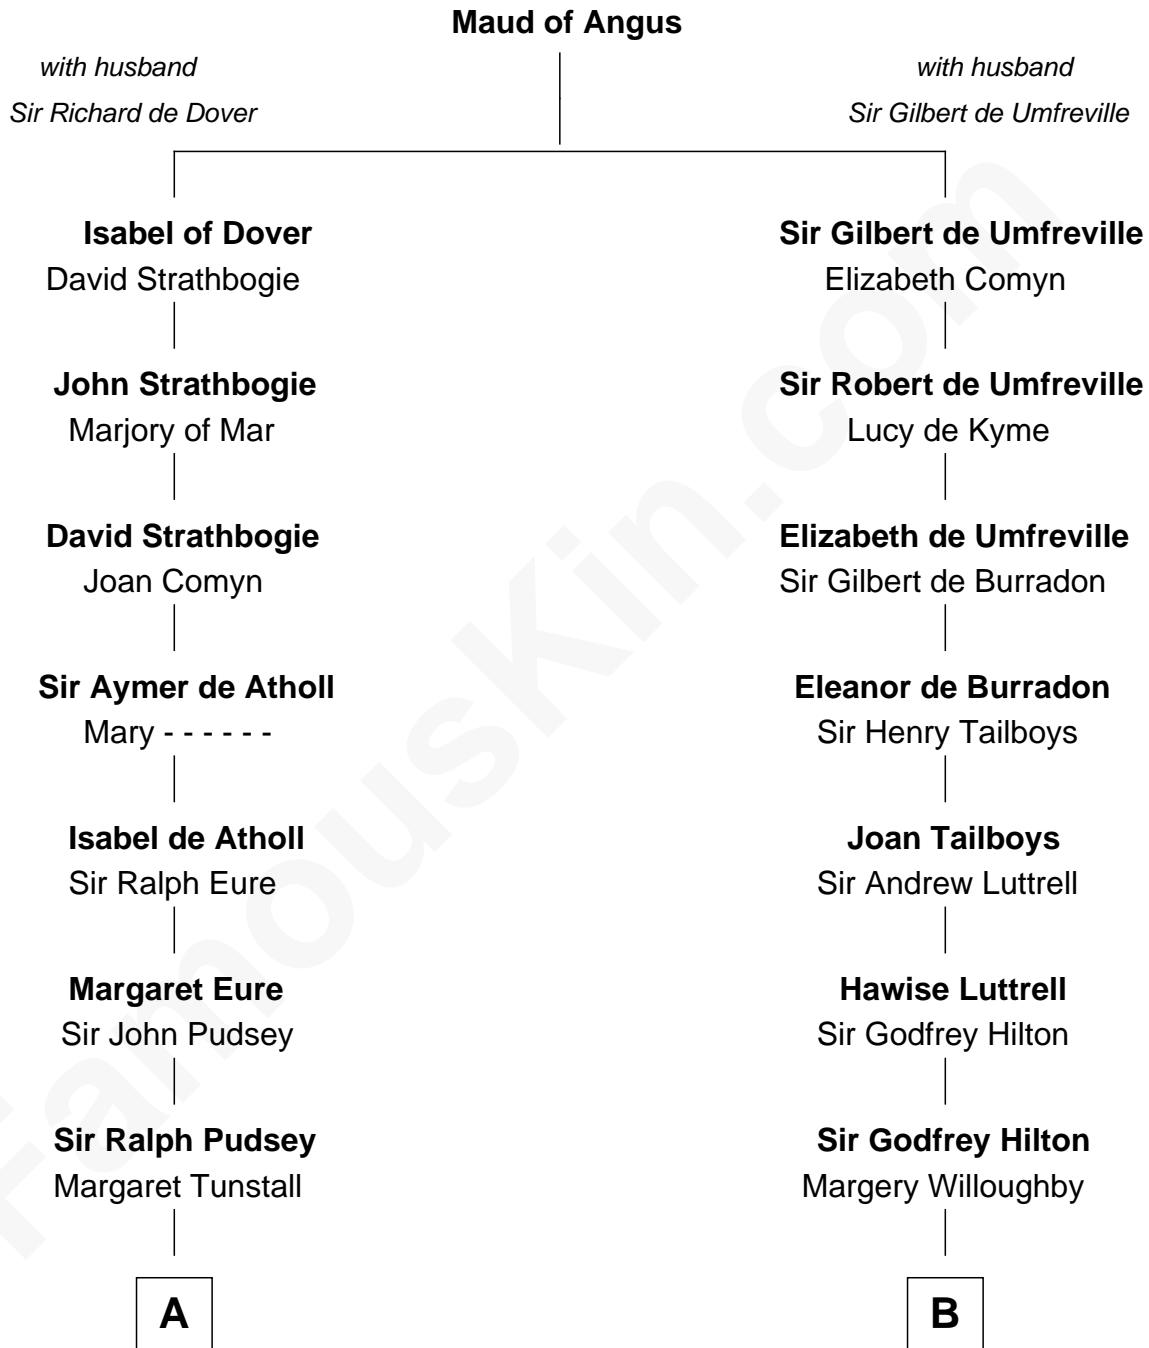

# FamousKin.com Relationship Chart of

**Thomas Sim Lee**

*2nd and 7th Governor of Maryland*

**17th cousin 2 times removed of**

**Nicholas Gilman**

*Signer of the U.S. Constitution*

**C**

Philip Lee  
Sarah Brooke

Thomas Lee  
Christiana Sim

Thomas Sim Lee  
*2nd and 7th Governor of Maryland*

FamousKin.com