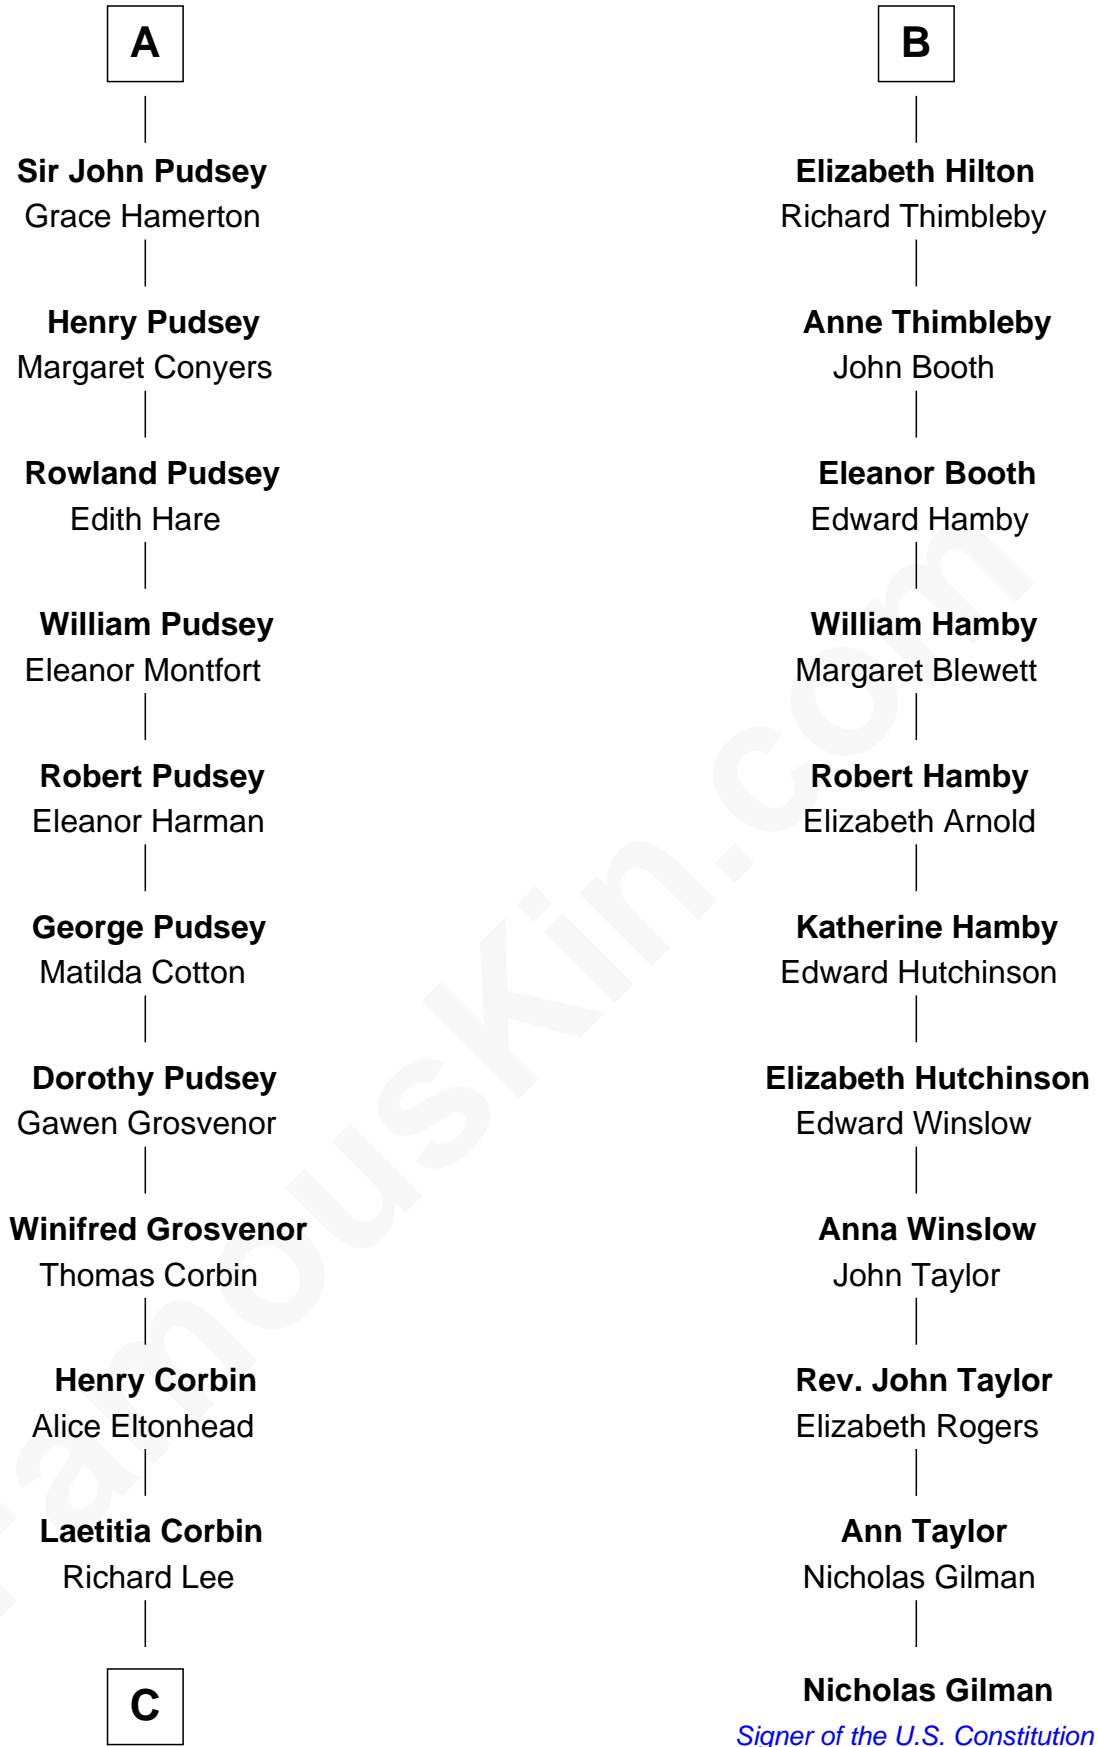

# FamousKin.com Relationship Chart of

**Thomas Sim Lee**

*2nd and 7th Governor of Maryland*

**17th cousin 2 times removed of**

**Nicholas Gilman**

*Signer of the U.S. Constitution*

**C**

Philip Lee  
Sarah Brooke

Thomas Lee  
Christiana Sim

Thomas Sim Lee  
*2nd and 7th Governor of Maryland*

FamousKin.com