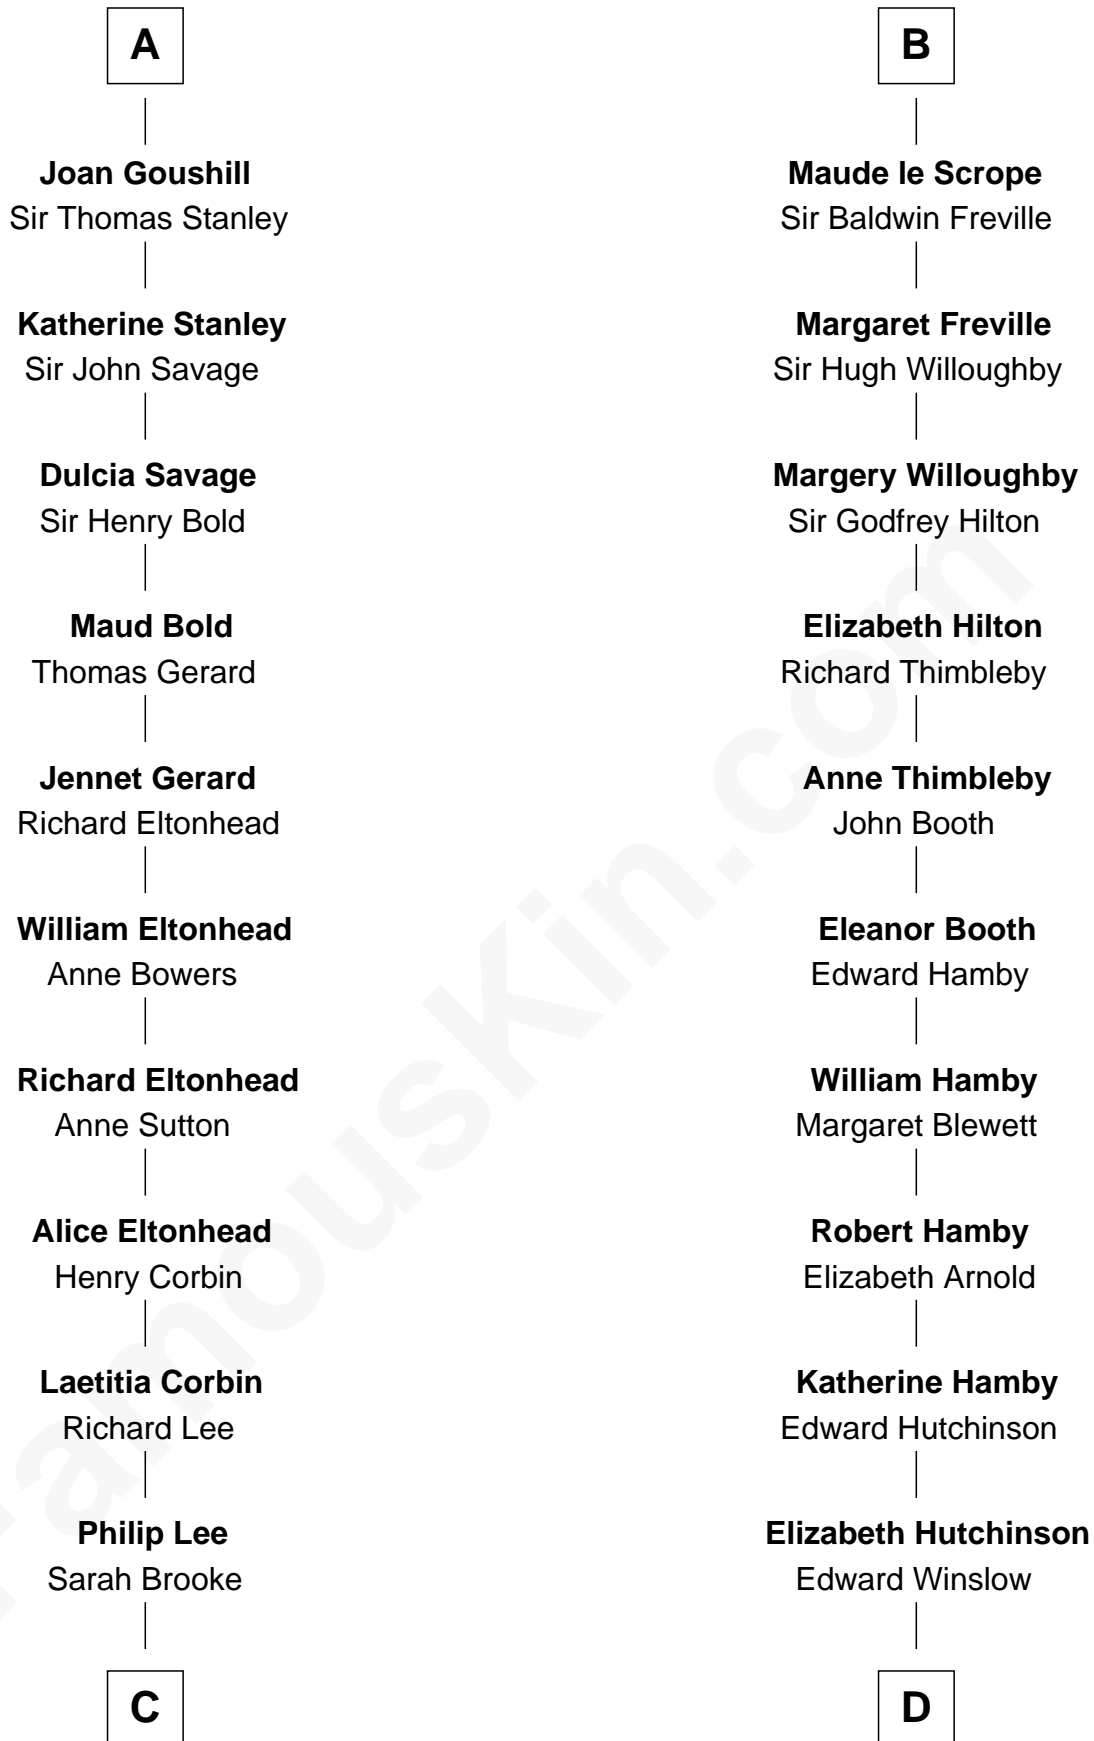

FamousKin.com Relationship Chart of

Thomas Sim Lee

2nd and 7th Governor of Maryland

18th cousin 2 times removed of

Nicholas Gilman

Signer of the U.S. Constitution

Gerald FitzMaurice

Eve de Bermingham

Juliana - - - - -

Maurice FitzGerald

Maud de Prendergast

Juliana FitzMaurice

Thomas de Clare

Margaret de Clare

Bartholomew de Badlesmere

Margery de Badlesmere

Sir William de Ros

Maud de Roos

John de Welles

Margery de Welles

Stephen le Scrope

B

C

Thomas Lee
Christiana Sim

Thomas Sim Lee
2nd and 7th Governor of Maryland

D

Anna Winslow
John Taylor

Rev. John Taylor
Elizabeth Rogers

Ann Taylor
Nicholas Gilman

Nicholas Gilman
Signer of the U.S. Constitution

FamousKin.com