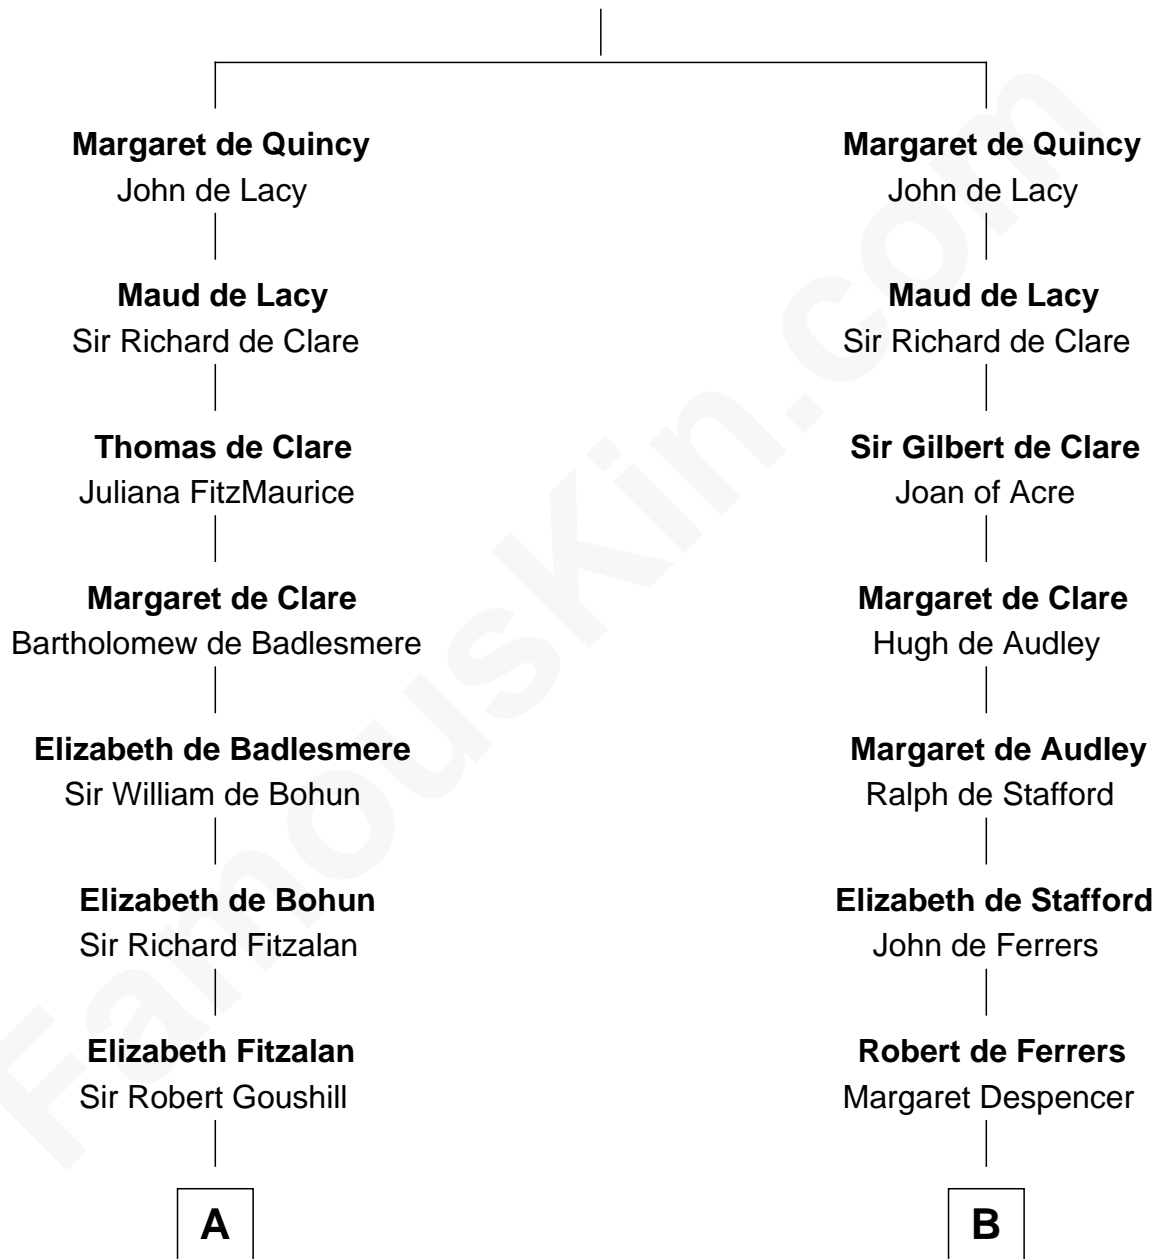

FamousKin.com

Relationship Chart of

Thomas Sim Lee

2nd and 7th Governor of Maryland

18th cousin 2 times removed of

Nicholas Gilman

Signer of the U.S. Constitution

Sir Robert II de Quincy

Hawise of Chester

C

Thomas Lee
Christiana Sim

Thomas Sim Lee
2nd and 7th Governor of Maryland

D

Anna Winslow
John Taylor

Rev. John Taylor
Elizabeth Rogers

Ann Taylor
Nicholas Gilman