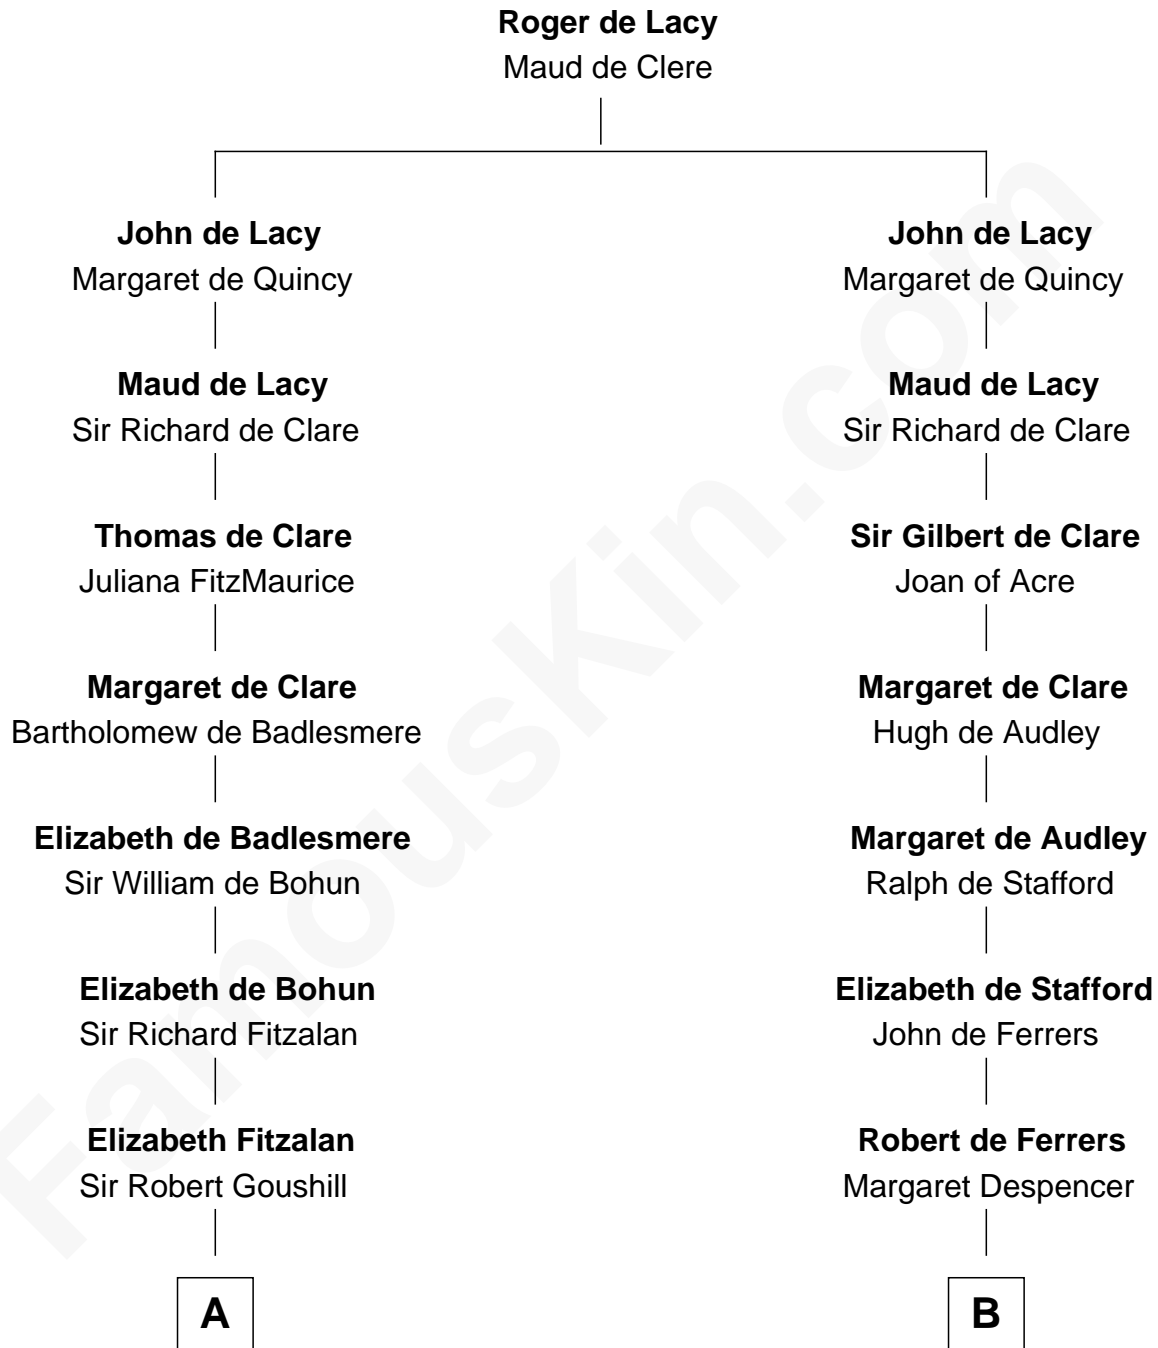

# FamousKin.com Relationship Chart of

**Thomas Sim Lee**

*2nd and 7th Governor of Maryland*

**18th cousin 2 times removed of**

**Nicholas Gilman**

*Signer of the U.S. Constitution*

**C**

**Thomas Lee**  
Christiana Sim

**Thomas Sim Lee**  
*2nd and 7th Governor of Maryland*

**D**

**Anna Winslow**  
John Taylor

**Rev. John Taylor**  
Elizabeth Rogers

**Ann Taylor**  
Nicholas Gilman

**Nicholas Gilman**  
*Signer of the U.S. Constitution*