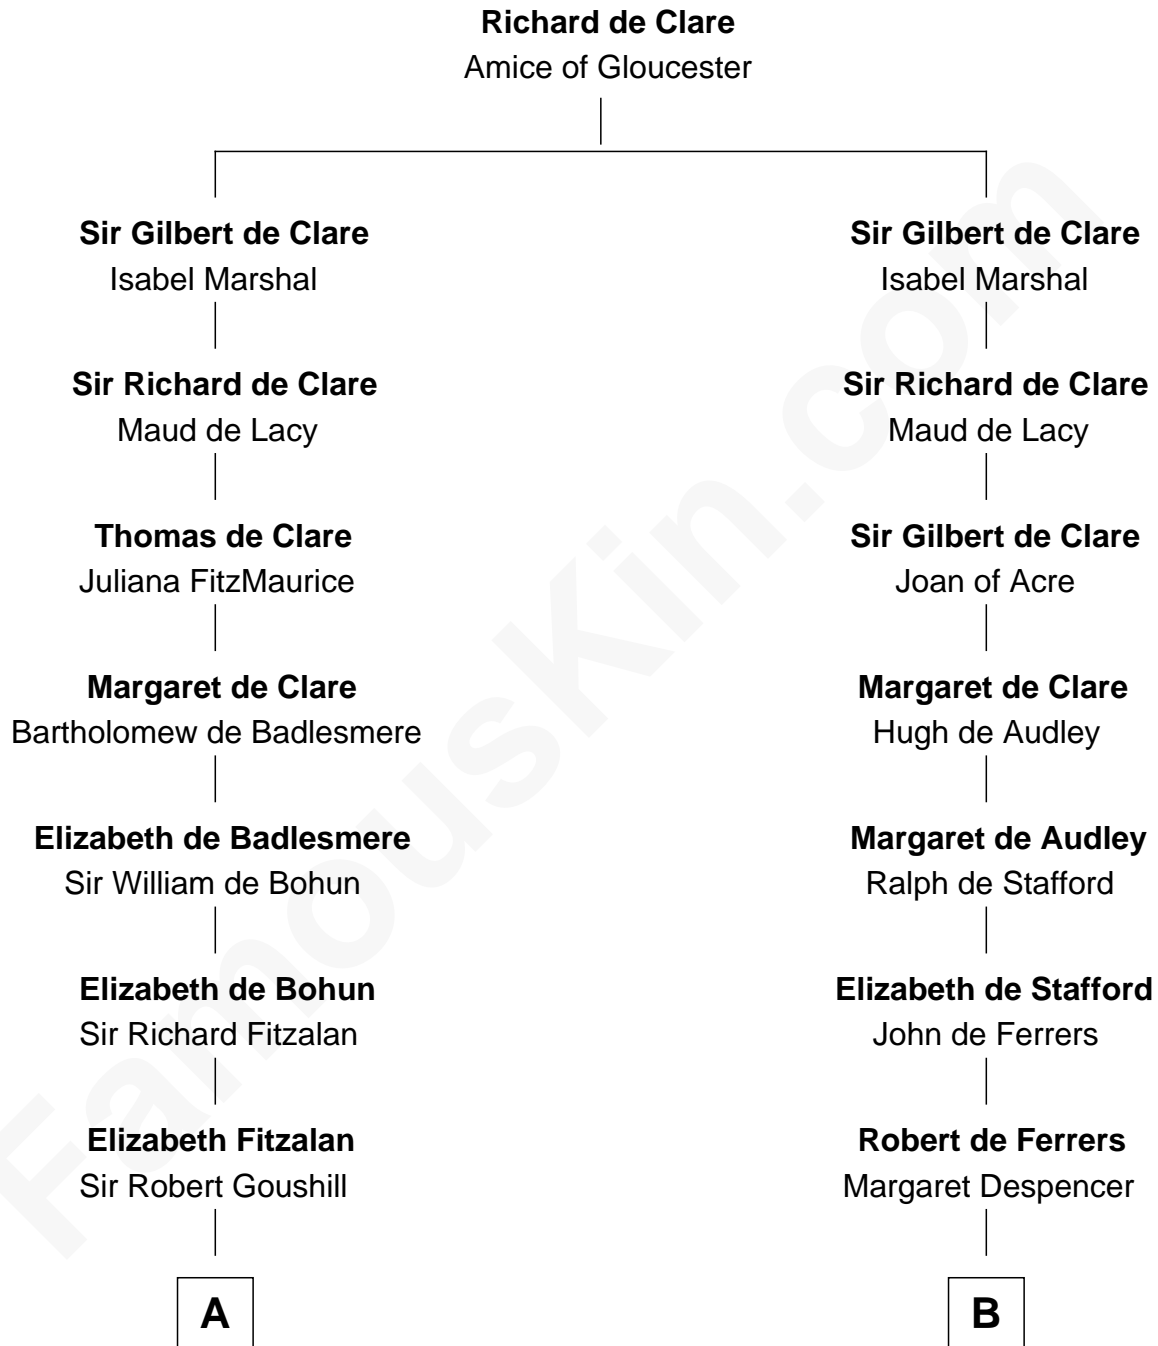

FamousKin.com Relationship Chart of

Thomas Sim Lee

2nd and 7th Governor of Maryland

18th cousin 2 times removed of

Nicholas Gilman

Signer of the U.S. Constitution

C

Thomas Lee
Christiana Sim

Thomas Sim Lee
2nd and 7th Governor of Maryland

D

Anna Winslow
John Taylor

Rev. John Taylor
Elizabeth Rogers

Ann Taylor
Nicholas Gilman

Nicholas Gilman
Signer of the U.S. Constitution

FamousKin.com