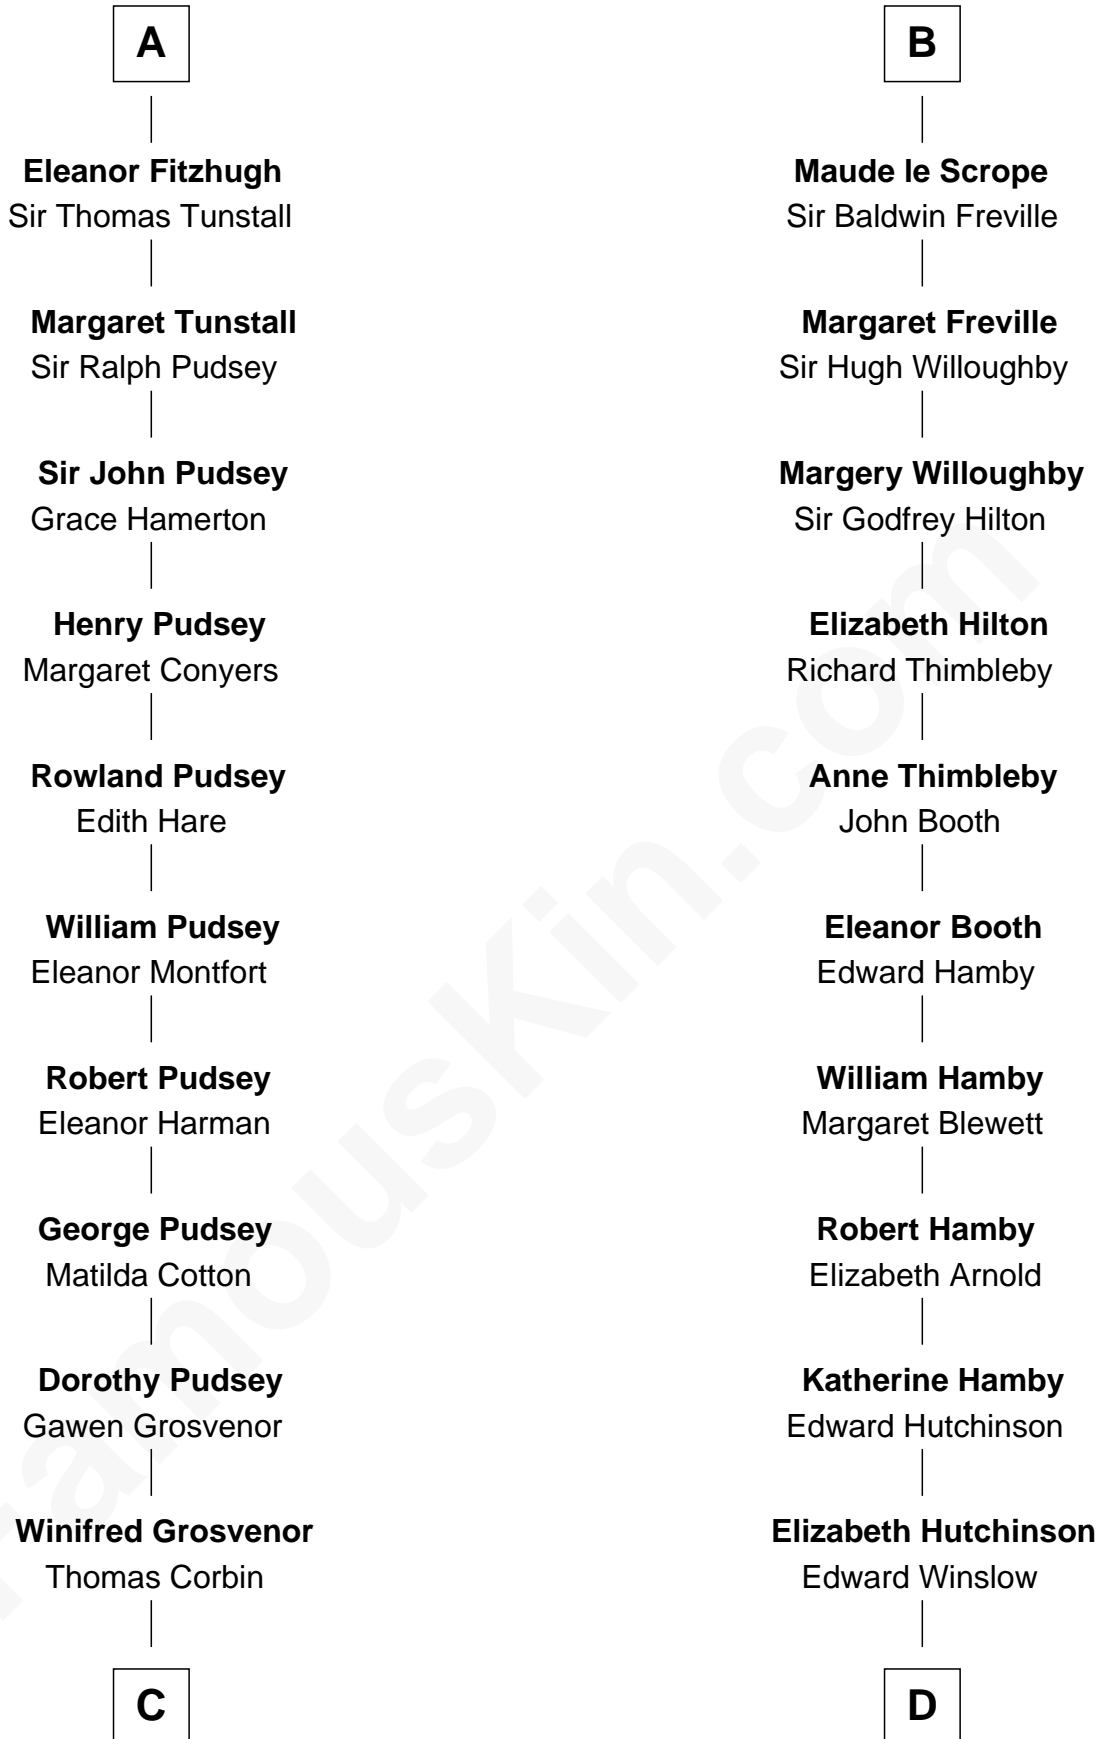

FamousKin.com

Relationship Chart of

Thomas Sim Lee

2nd and 7th Governor of Maryland

20th cousin 1 time removed of

Nicholas Gilman

Signer of the U.S. Constitution

William I, King of Scotland

----- Avenal

C

Henry Corbin
Alice Eltonhead

Laetitia Corbin
Richard Lee

Philip Lee
Sarah Brooke

Thomas Lee
Christiana Sim

Thomas Sim Lee
2nd and 7th Governor of Maryland

D