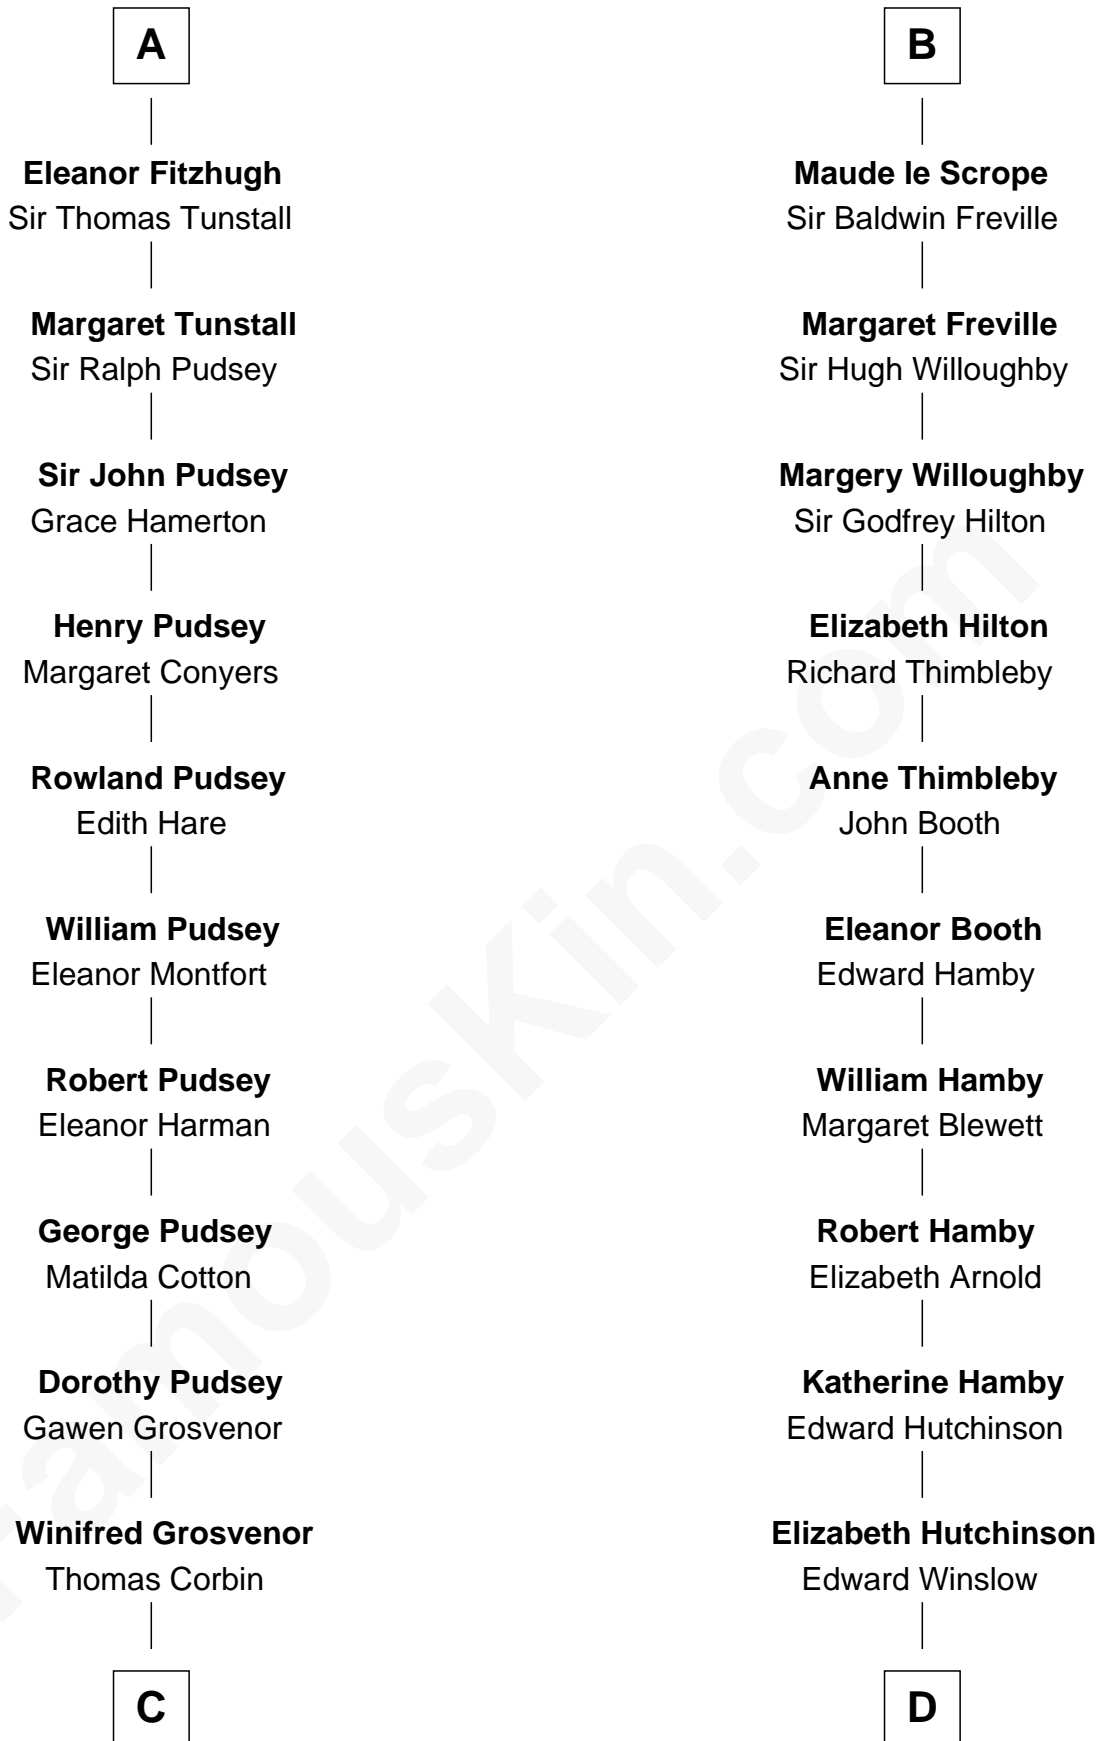

# FamousKin.com Relationship Chart of

**Thomas Sim Lee**

*2nd and 7th Governor of Maryland*

20th cousin 1 time removed of

**Nicholas Gilman**

*Signer of the U.S. Constitution*

**C**

**Henry Corbin**  
Alice Eltonhead

**Laetitia Corbin**  
Richard Lee

**Philip Lee**  
Sarah Brooke

**Thomas Lee**  
Christiana Sim

**Thomas Sim Lee**  
*2nd and 7th Governor of Maryland*

**D**

**Anna Winslow**  
John Taylor

**Rev. John Taylor**  
Elizabeth Rogers