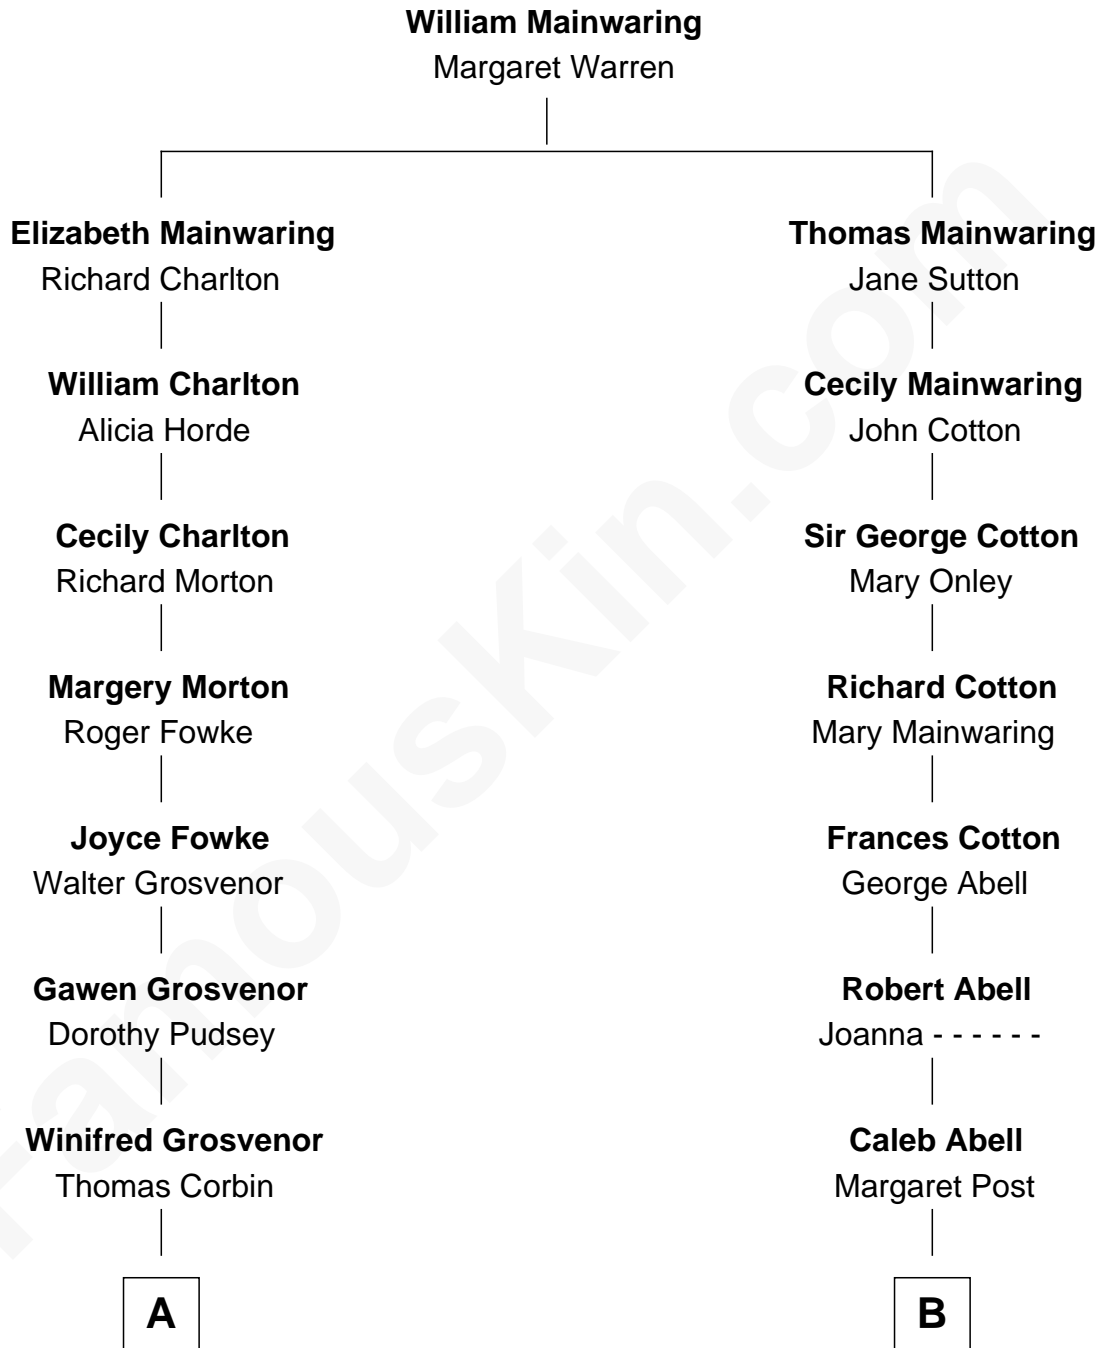

FamousKin.com Relationship Chart of

Thomas Sim Lee

2nd and 7th Governor of Maryland

11th cousin 6 times removed of

Richard Gere

Movie Actor

Richard Gere photo by [Francesco \(spaceodyssey\)](#) (CC BY 2.0)