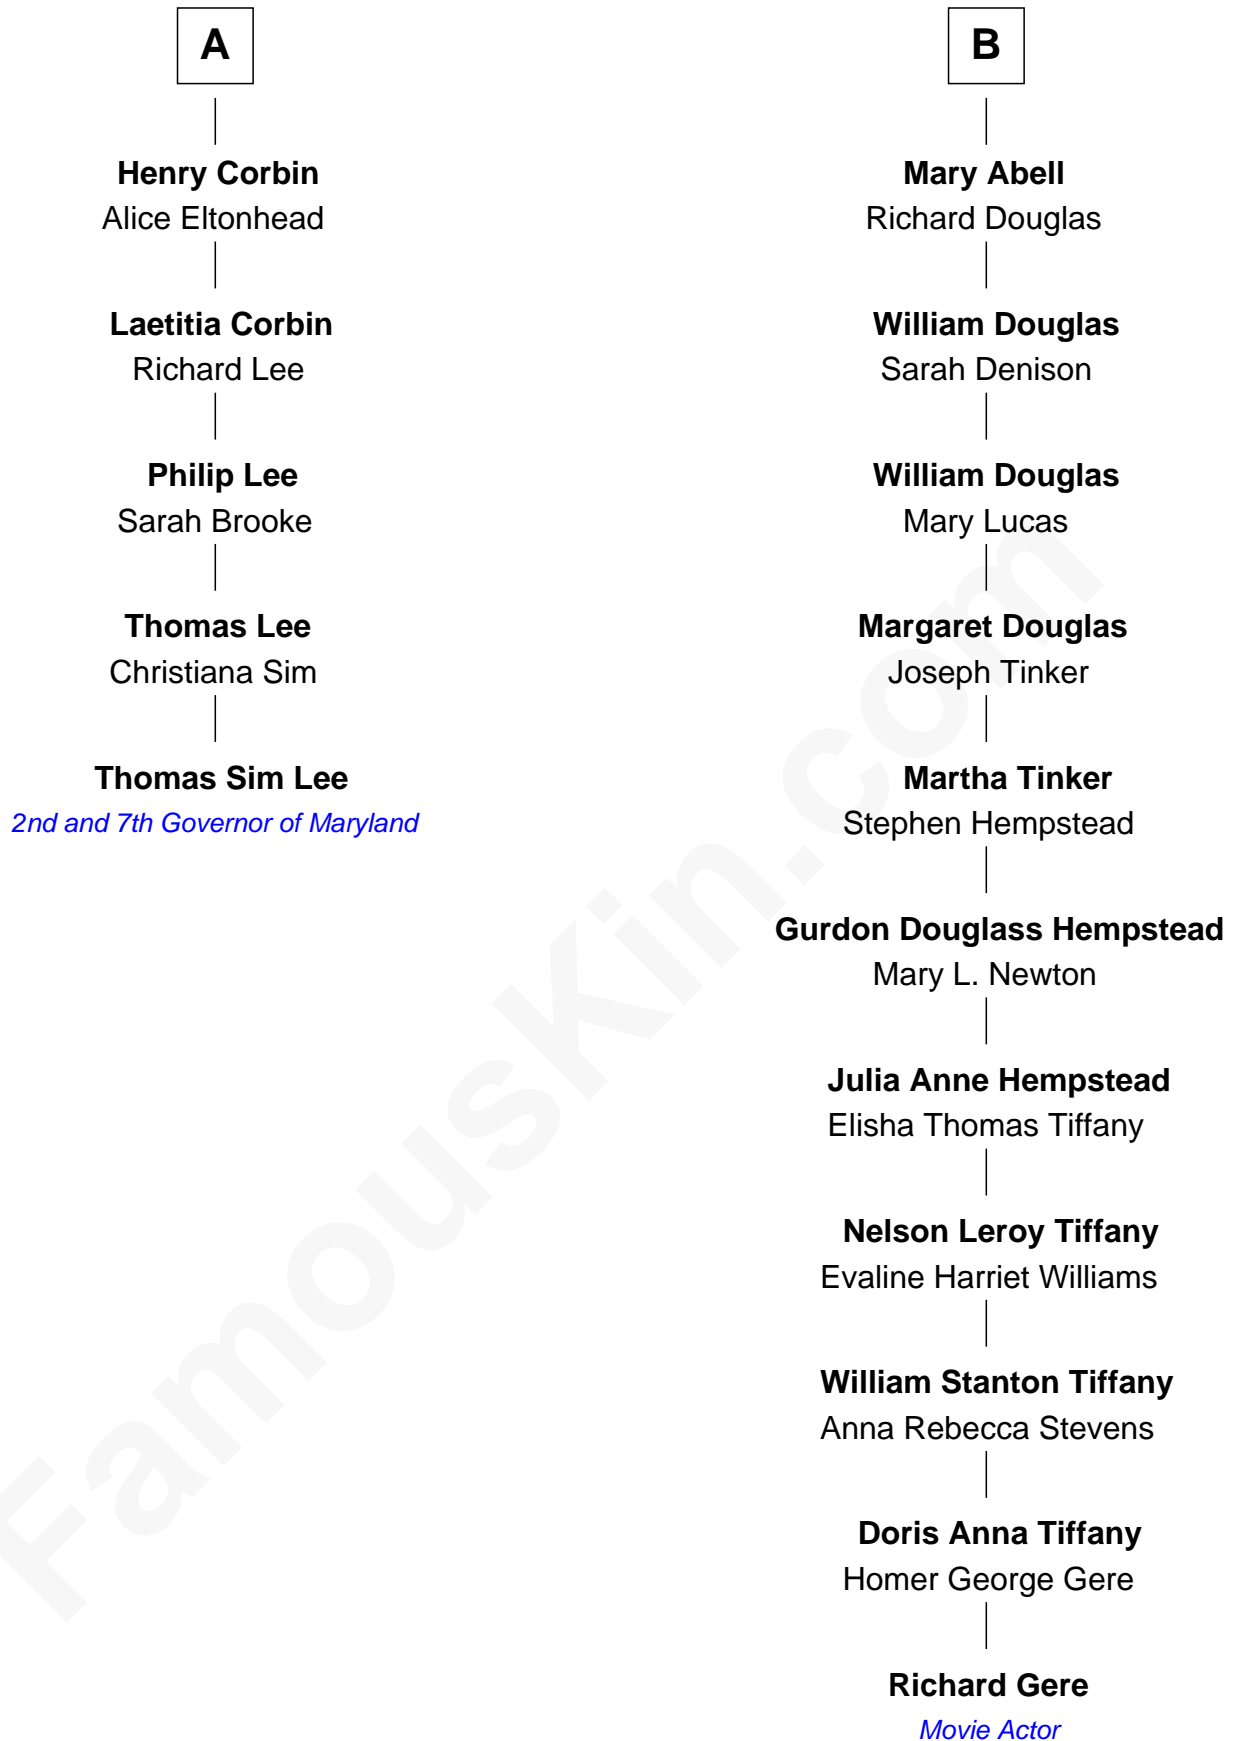

FamousKin.com Relationship Chart of

Thomas Sim Lee

2nd and 7th Governor of Maryland

11th cousin 6 times removed of

Richard Gere

Movie Actor

Richard Gere photo by [Francesco \(spaceodyssey\)](#) (CC BY 2.0)