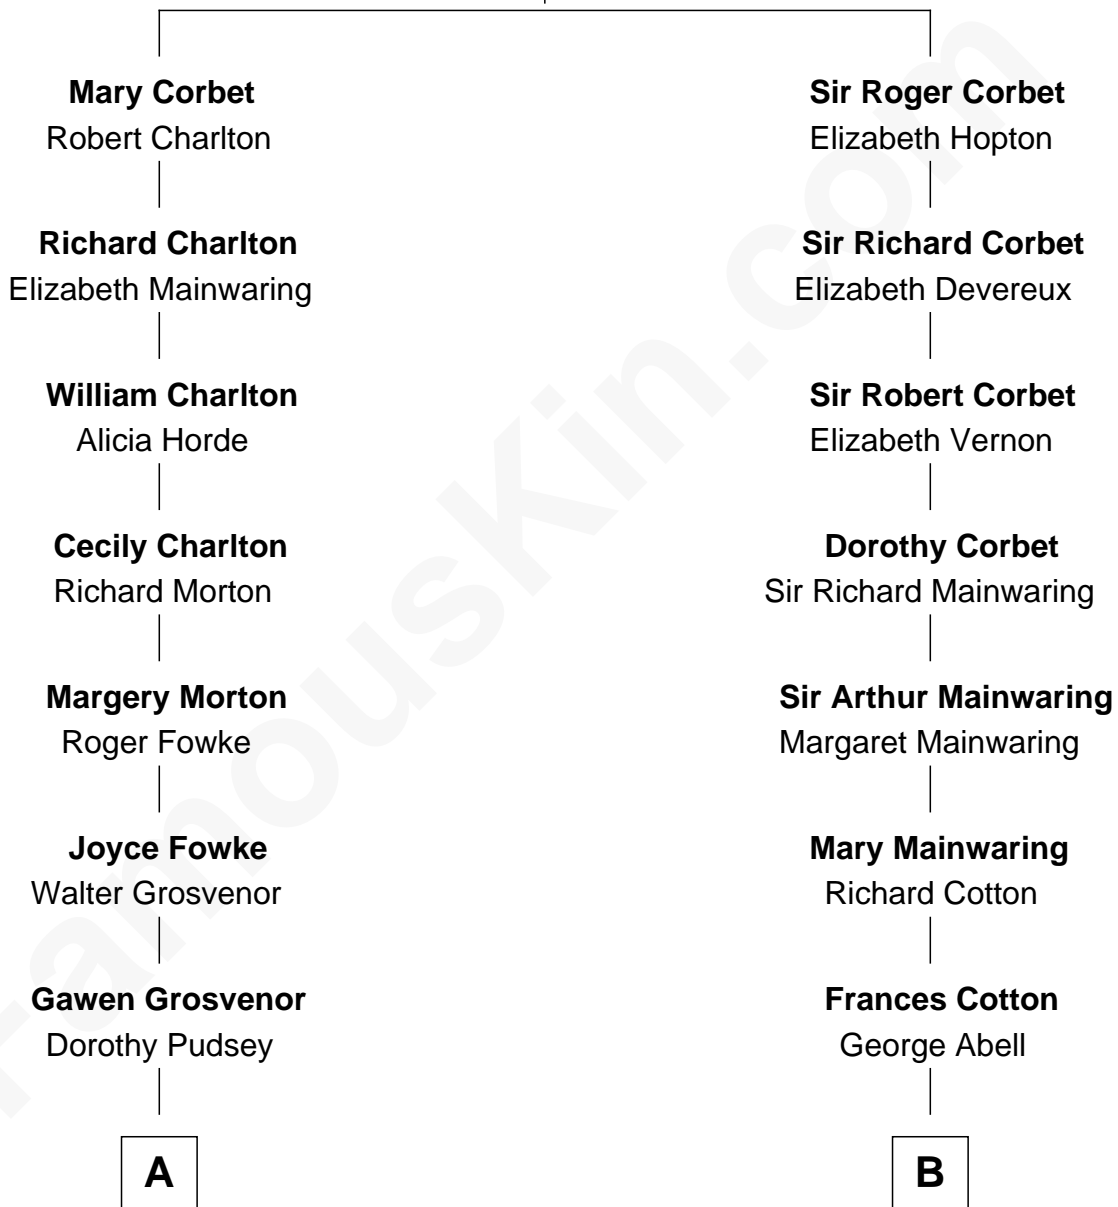

FamousKin.com Relationship Chart of

Thomas Sim Lee

2nd and 7th Governor of Maryland

12th cousin 7 times removed of

Richard Gere

Movie Actor

Sir Robert Corbet

Margaret - - - - -

C

William Stanton Tiffany
Anna Rebecca Stevens

Doris Anna Tiffany
Homer George Gere

Richard Gere
Movie Actor

FamousKin.com