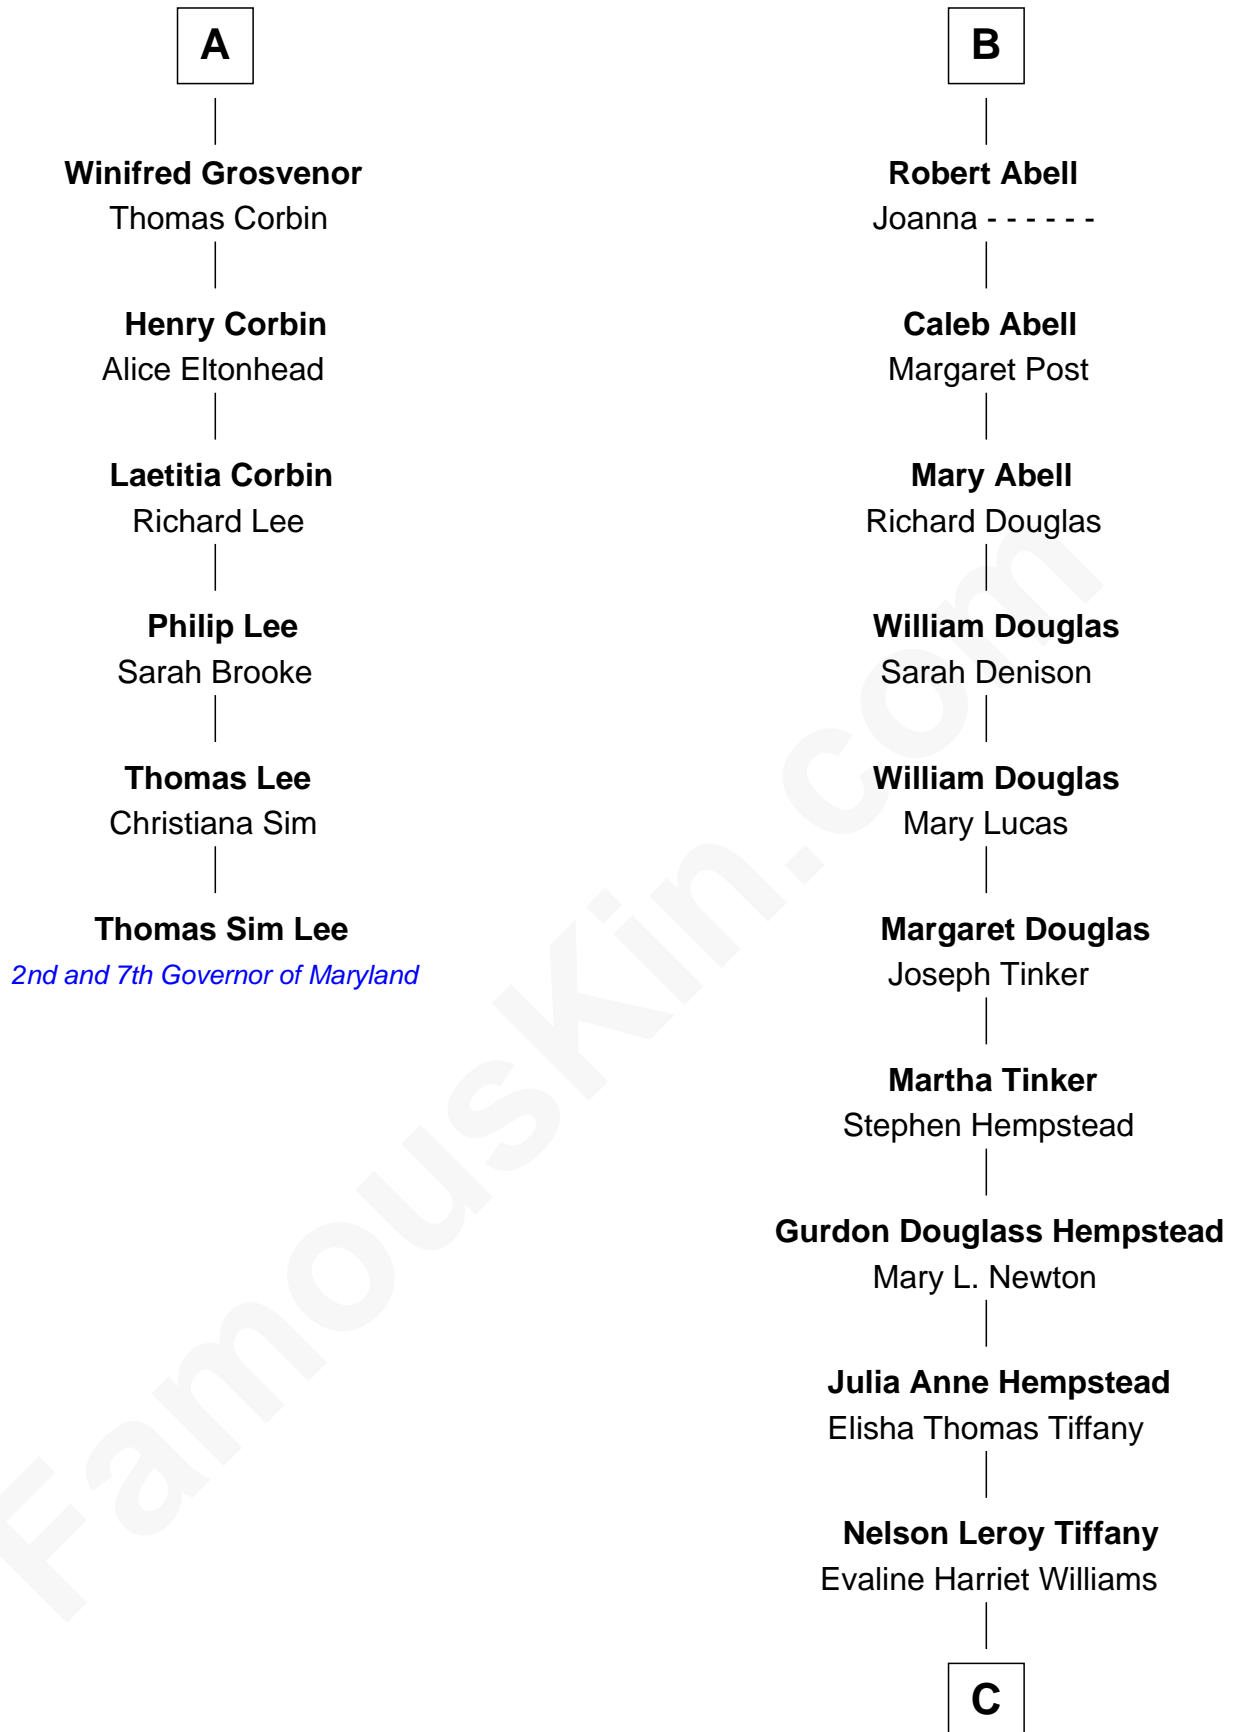

FamousKin.com Relationship Chart of

Thomas Sim Lee

2nd and 7th Governor of Maryland

12th cousin 7 times removed of

Richard Gere

Movie Actor

Sir Robert Corbet

Margaret - - - - -

C

William Stanton Tiffany
Anna Rebecca Stevens

Doris Anna Tiffany
Homer George Gere

Richard Gere
Movie Actor

FamousKin.com