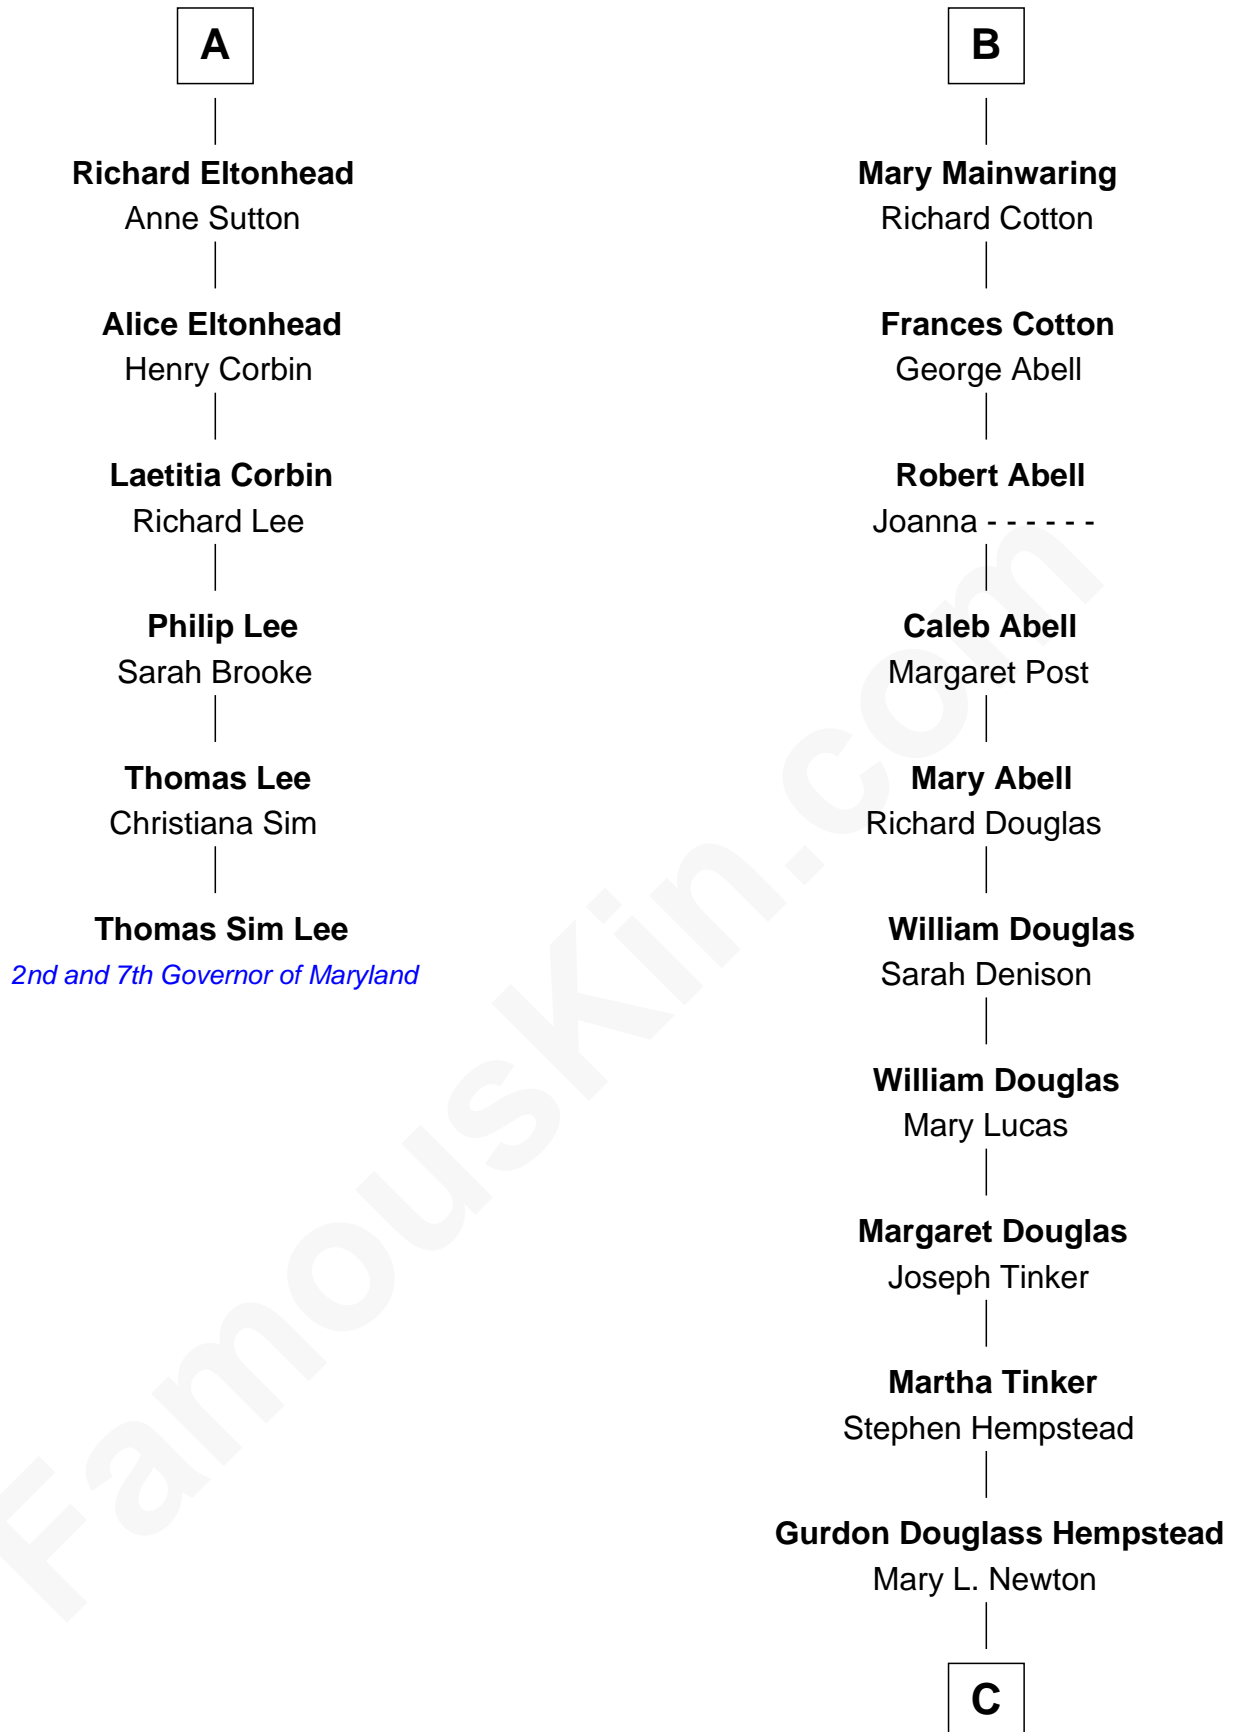

FamousKin.com Relationship Chart of

Thomas Sim Lee

2nd and 7th Governor of Maryland

12th cousin 9 times removed of

Richard Gere

Movie Actor

Sir Richard Fitzalan

Elizabeth de Bohun

Sir Robert Corbet

Dorothy Corbet

Sir Richard Mainwaring

Sir Arthur Mainwaring

Margaret Mainwaring

B

C

Julia Anne Hempstead

Elisha Thomas Tiffany

Nelson Leroy Tiffany

Evaline Harriet Williams

William Stanton Tiffany

Anna Rebecca Stevens

Doris Anna Tiffany

Homer George Gere

Richard Gere