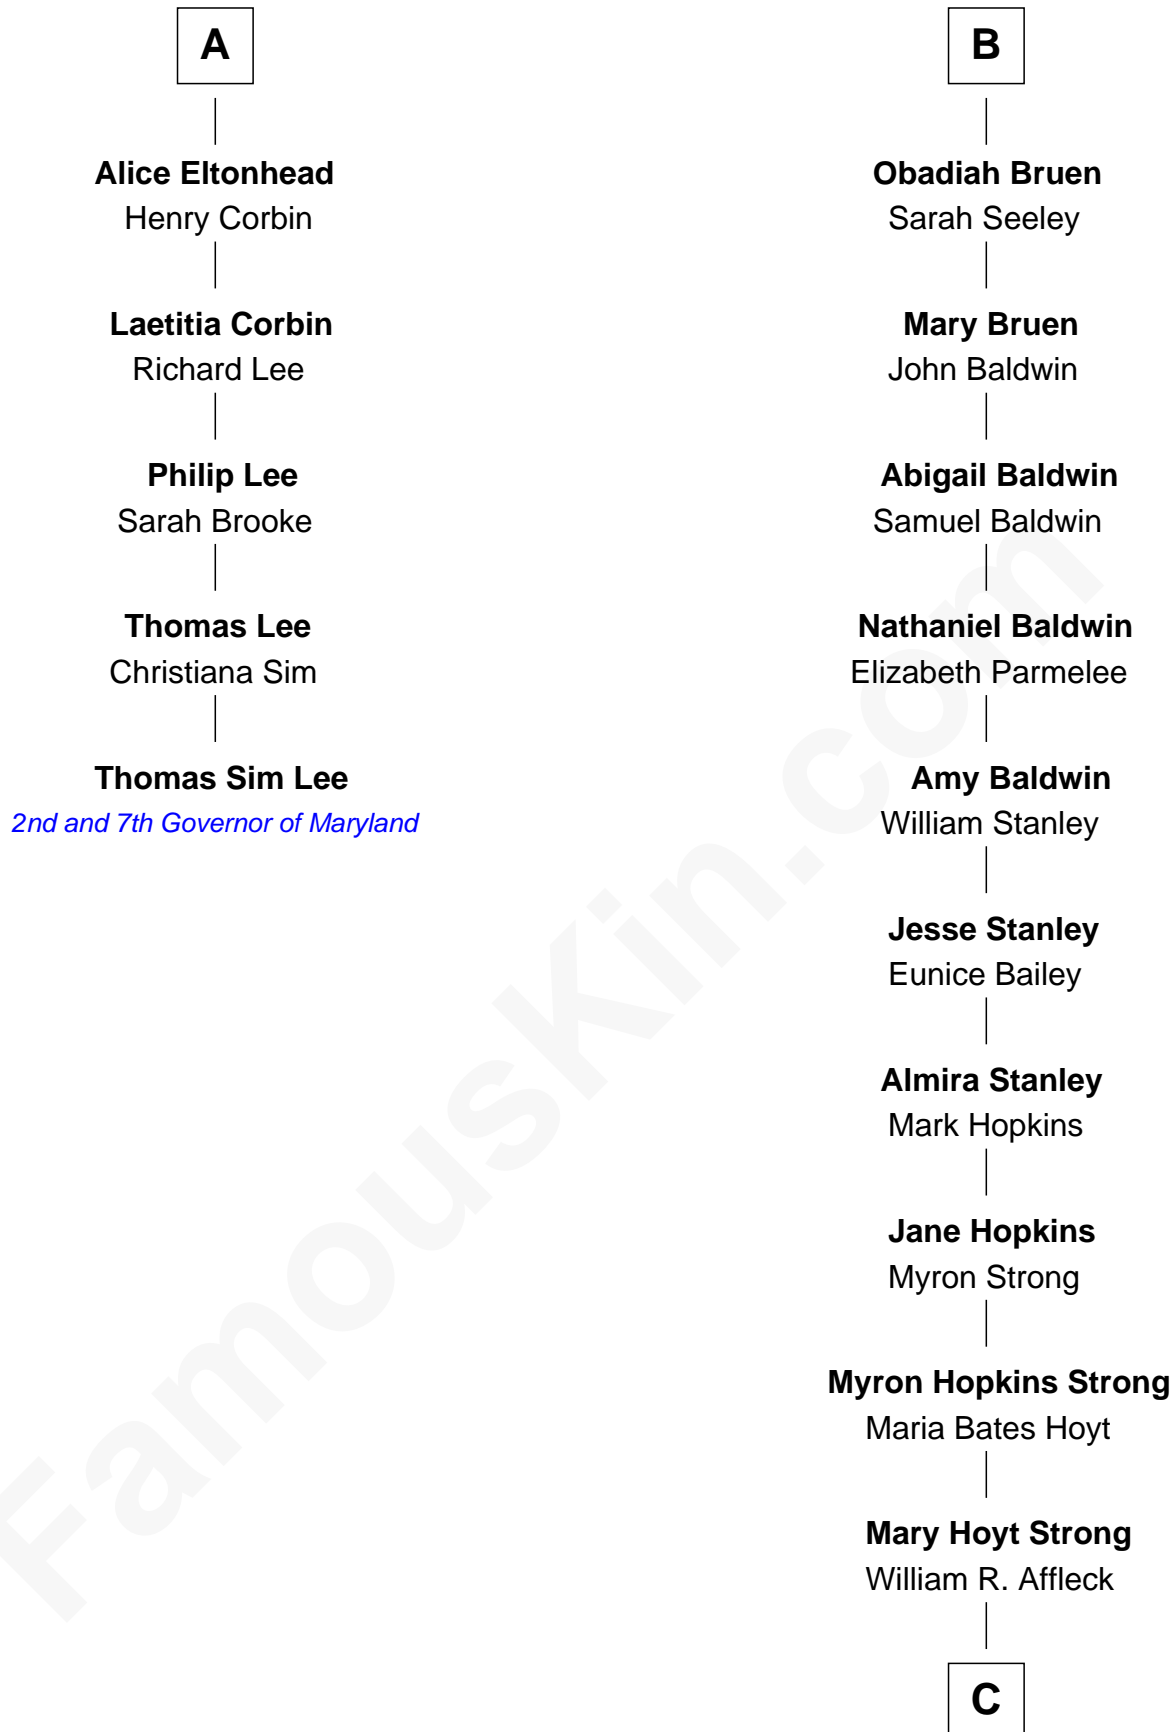

FamousKin.com Relationship Chart of

Thomas Sim Lee

2nd and 7th Governor of Maryland

11th cousin 9 times removed of

Ben Affleck

Movie Actor

C

Myron Hopkins Strong Affleck