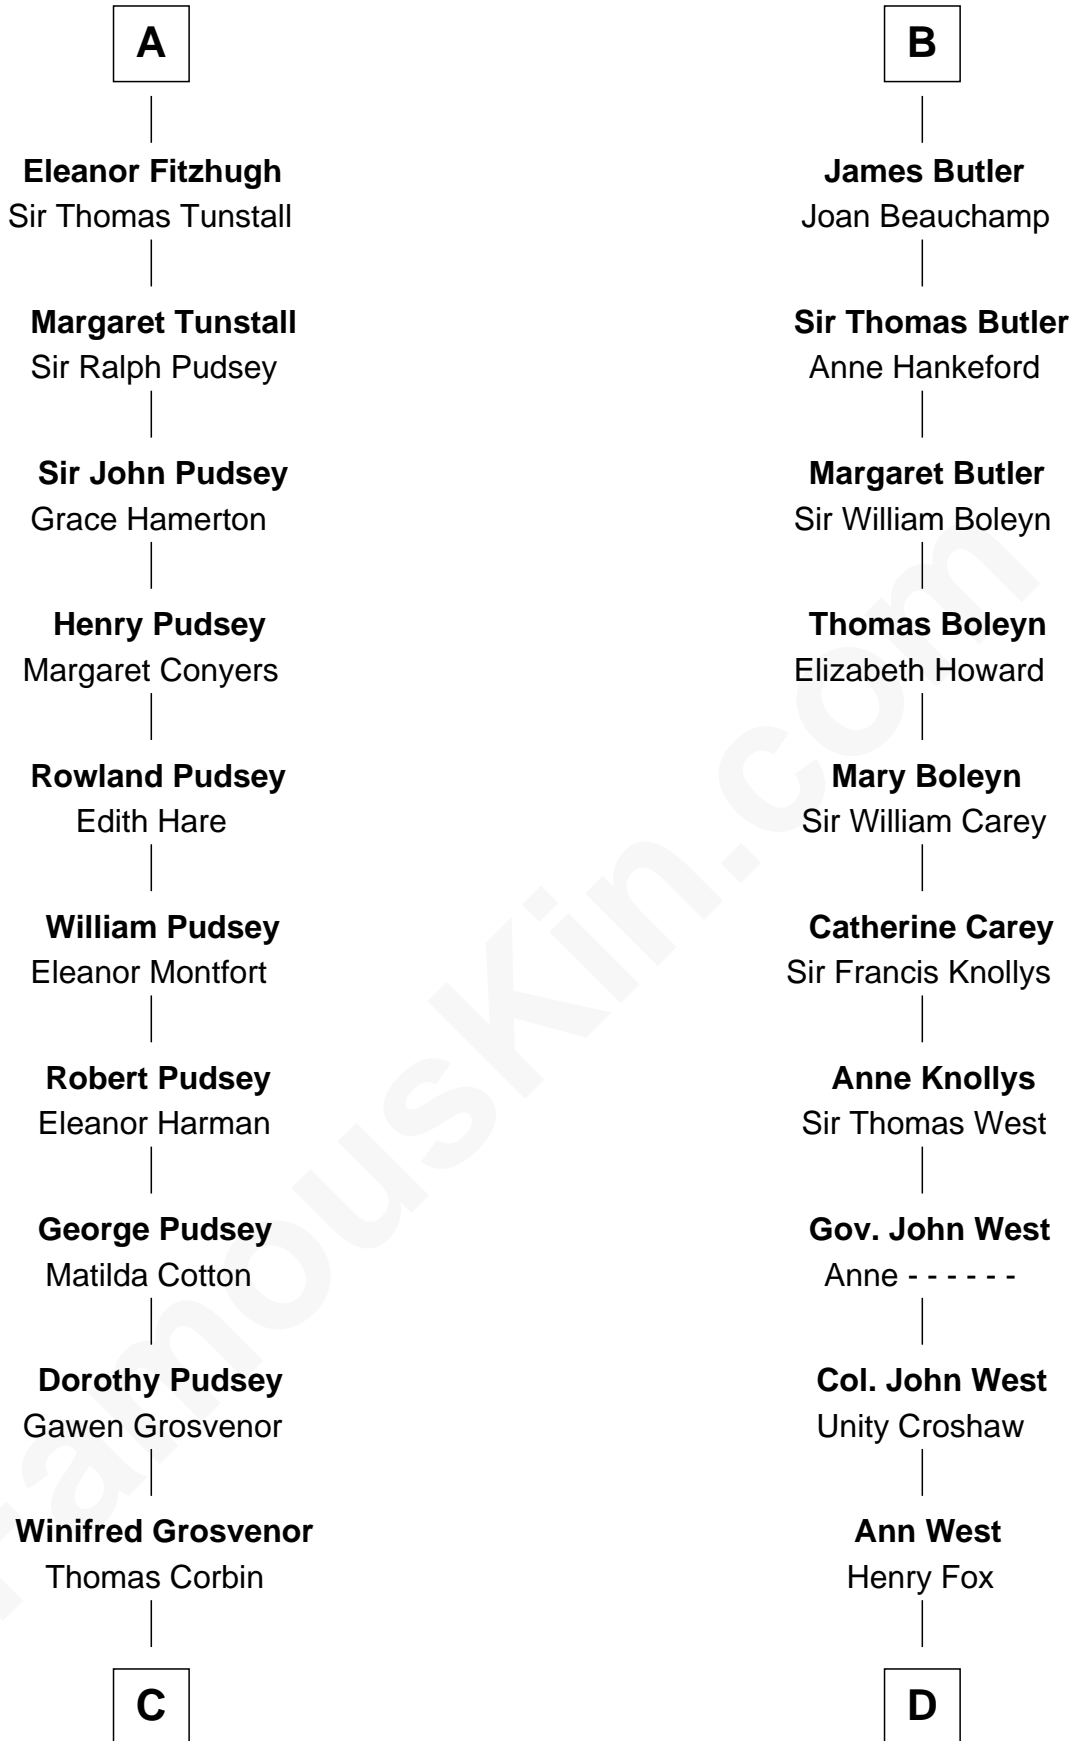

FamousKin.com Relationship Chart of

Thomas Sim Lee

2nd and 7th Governor of Maryland

20th cousin 1 time removed of

William C. C. Claiborne

1st Governor of Louisiana

William I, King of Scotland

----- Avenal