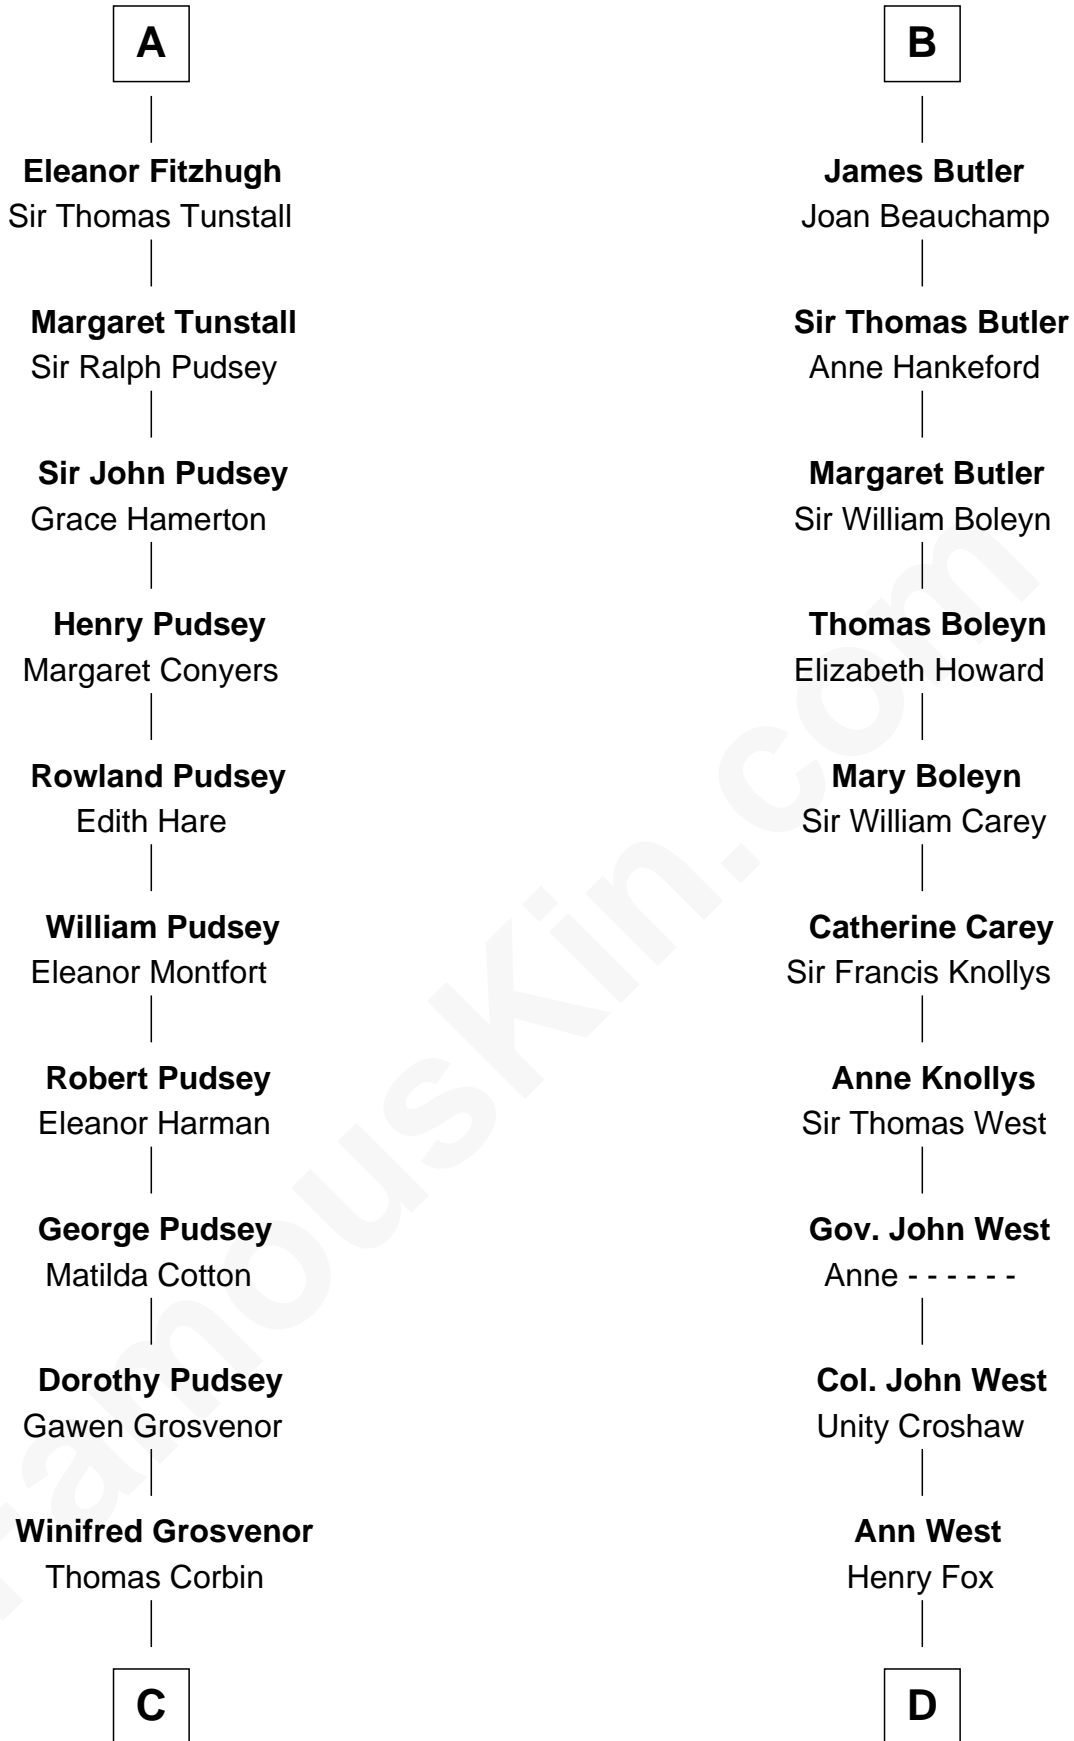

FamousKin.com Relationship Chart of

Thomas Sim Lee

2nd and 7th Governor of Maryland

20th cousin 1 time removed of

William C. C. Claiborne

1st Governor of Louisiana

Everard Ros
Rose Trusbut

C

Henry Corbin
Alice Eltonhead

Laetitia Corbin
Richard Lee

Philip Lee
Sarah Brooke

Thomas Lee
Christiana Sim

Thomas Sim Lee
2nd and 7th Governor of Maryland

D

Ann Fox
Thomas Claiborne

Nathaniel Claiborne
Jane Cole