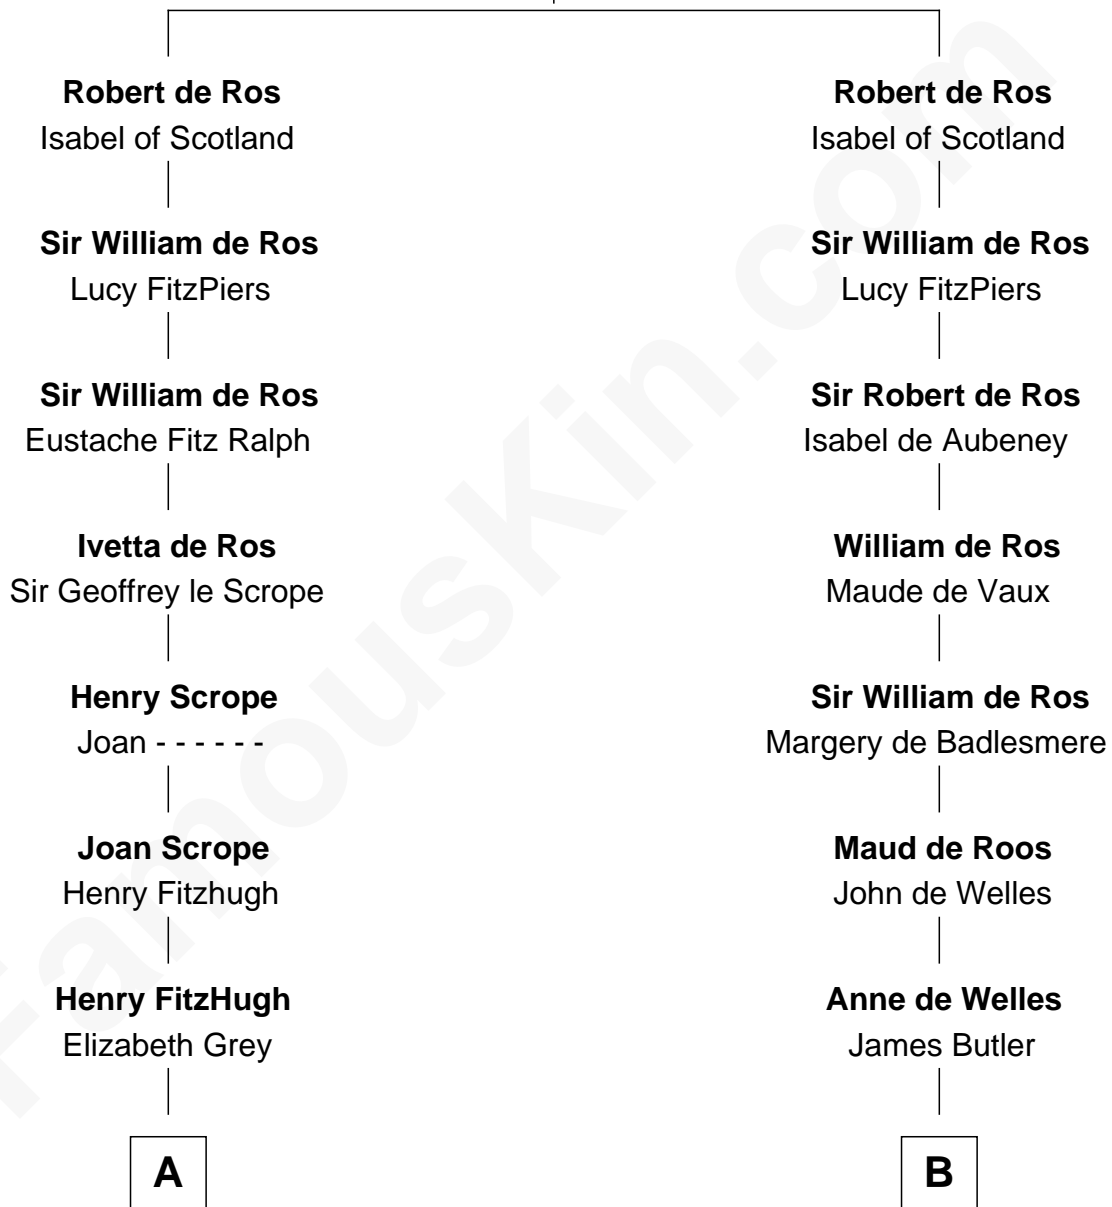

FamousKin.com Relationship Chart of

Thomas Sim Lee

2nd and 7th Governor of Maryland

20th cousin 1 time removed of

William C. C. Claiborne

1st Governor of Louisiana

Everard Ros
Rose Trusbut

C

Henry Corbin
Alice Eltonhead

Laetitia Corbin
Richard Lee

Philip Lee
Sarah Brooke

Thomas Lee
Christiana Sim

Thomas Sim Lee
2nd and 7th Governor of Maryland

D

Ann Fox
Thomas Claiborne

Nathaniel Claiborne
Jane Cole